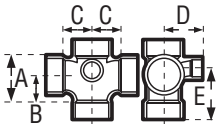

TEE • DOUBLE • SANITARY • W/SIDE INLET

ABS DWV

A438

CONNECTION ALL HUB	CHARLOTTE STYLE		NIBCO STYLE		Dimensions				
	Part Number	Ctn Qty	Approx Net Wt.	A	B	C	D	E	
Size									
3" x 3" x 3" x 3" x 2"	02772	10	1.42	4-7/8	3-1/16	3-1/16	2-7/8	3-1/16	

TEE • DOUBLE • SANITARY • W/RIGHT & LEFT SIDE INLET

ABS DWV

A439

CONNECTION ALL HUB	CHARLOTTE STYLE		NIBCO STYLE		Dimensions				
	Part Number	Ctn Qty	Approx Net Wt.	A	B	C	D	E	
Size									
3" x 3" x 3" x 3" x 2" x 2"	02770	10	1.55	4-7/8	3-1/16	3-1/16	2-7/8	3-11/16	

(W/ RIGHT OR LEFT SIDE INLET)

TEE • VENT

ABS DWV

A441

CONNECTION ALL HUB	CHARLOTTE STYLE		NIBCO STYLE		Dimensions					
	Part Number	Ctn Qty	Approx Net Wt.	A	B	C	D	E	F	
Size										
1-1/2"	03403	25	.20	1-3/16						
2"	03404	25	.30	1-1/2						
3"	03405	10	.81	1-7/8						
4"	03406	5	1.40	2-1/2						

TEE • CLEANOUT • W/CLEANOUT PLUG

ABS DWV

A444X

CONNECTION H x H x FPT	CHARLOTTE STYLE		NIBCO STYLE		Dimensions					
	Part Number	Ctn Qty	Approx Net Wt.	A	B	C	D	E	F	
Size										
1-1/2"	02997	10	.24	1-3/16	5/8	5/8	1-3/8			
2"	02998	10	.36	1-1/2	5/8	5/8	1-3/8			
3"	02999	10	.93	1-7/8	3/4	3/4	1-3/4			
4"	03000	5	1.64	2-1/2	7/8	7/8	1-7/8			