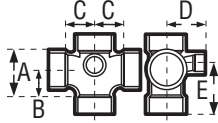

TEE • DOUBLE • SANITARY • W/SIDE INLET

ABS DWV

A438

CONNECTION ALL HUB	CHARLOTTE STYLE		NIBCO STYLE		Dimensions				
	Part Number	Ctn Qty	Approx Net Wt.	A	B	C	D	E	
Size									
3" x 3" x 3" x 3" x 2"	02772	10	1.42	4-7/8	3-1/16	3-1/16	2-7/8	3-1/16	

TEE • DOUBLE • SANITARY • W/RIGHT & LEFT SIDE INLET

ABS DWV

A439

CONNECTION ALL HUB	CHARLOTTE STYLE		NIBCO STYLE		Dimensions				
	Part Number	Ctn Qty	Approx Net Wt.	A	B	C	D	E	
Size									
3" x 3" x 3" x 3" x 2" x 2"	02770	10	1.55	4-7/8	3-1/16	3-1/16	2-7/8	3-11/16	

(W/ RIGHT OR LEFT SIDE INLET)

TEE • VENT

ABS DWV

A441

CONNECTION ALL HUB	CHARLOTTE STYLE		NIBCO STYLE		Dimensions					
	Part Number	Ctn Qty	Approx Net Wt.	A	B	C	D	E	F	
Size										
1-1/2"	03403	25	.20	1-3/16						
2"	03404	25	.30	1-1/2						
3"	03405	10	.81	1-7/8						
4"	03406	5	1.40	2-1/2						

TEE • CLEANOUT • W/CLEANOUT PLUG

ABS DWV

A444X

CONNECTION H x H x FPT	CHARLOTTE STYLE		NIBCO STYLE		Dimensions					
	Part Number	Ctn Qty	Approx Net Wt.	A	B	C	D	E	F	
Size										
1-1/2"	02997	10	.24	1-3/16	5/8	5/8	1-3/8			
2"	02998	10	.36	1-1/2	5/8	5/8	1-3/8			
3"	02999	10	.93	1-7/8	3/4	3/4	1-3/4			
4"	03000	5	1.64	2-1/2	7/8	7/8	1-7/8			