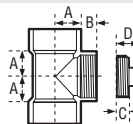

TEE • DOUBLE • SANITARY • W/SIDE INLET

ABS DWV

A438

CONNECTION ALL HUB	CHARLOTTE STYLE		NIBCO STYLE		Dimensions				
	Part Number	Ctn Qty	Approx Net Wt.	A	B	C	D	E	
Size									
3" x 3" x 3" x 3" x 2"	02772	10	1.42	4-7/8	3-1/16	3-1/16	2-7/8	3-1/16	

TEE • DOUBLE • SANITARY • W/RIGHT & LEFT SIDE INLET

ABS DWV

A439

CONNECTION ALL HUB	CHARLOTTE STYLE		NIBCO STYLE		Dimensions				
	Part Number	Ctn Qty	Approx Net Wt.	A	B	C	D	E	
Size									
3" x 3" x 3" x 3" x 2" x 2"	02770	10	1.55	4-7/8	3-1/16	3-1/16	2-7/8	3-11/16	

(W/ RIGHT OR LEFT SIDE INLET)

TEE • VENT

ABS DWV

A441

CONNECTION ALL HUB	CHARLOTTE STYLE		NIBCO STYLE		Dimensions					
	Part Number	Ctn Qty	Approx Net Wt.	A	B	C	D	E	F	
Size										
1-1/2"	03403	25	.20	1-3/16						
2"	03404	25	.30	1-1/2						
3"	03405	10	.81	1-7/8						
4"	03406	5	1.40	2-1/2						

TEE • CLEANOUT • W/CLEANOUT PLUG

ABS DWV

A444X

CONNECTION H x H x FPT	CHARLOTTE STYLE		NIBCO STYLE		Dimensions					
	Part Number	Ctn Qty	Approx Net Wt.	A	B	C	D	E	F	
Size										
1-1/2"	02997	10	.24	1-3/16	5/8	5/8	1-3/8			
2"	02998	10	.36	1-1/2	5/8	5/8	1-3/8			
3"	02999	10	.93	1-7/8	3/4	3/4	1-3/4			
4"	03000	5	1.64	2-1/2	7/8	7/8	1-7/8			