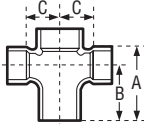

TEE • SANITARY • W/RIGHT & LEFT INLET

ABS DWV

A418

Size	CONNECTION		CHARLOTTE STYLE		NIBCO STYLE		Dimensions				
	ALL HUB		N/A		5870		A	B	C	D	E
3" x 3" x 3" x 1-1/2" x 1-1/2"	02810	10	.39	4-7/8	3-1/16	3-1/16	2-9/16	3-11/16			
3" x 3" x 3" x 2" x 2"	02811	5	1.30	4-7/8	3-1/16	3-1/16	2-7/8	3-11/16			

TEE • DOUBLE • SANITARY

ABS DWV

A428

Size	CONNECTION		CHARLOTTE STYLE		NIBCO STYLE		Dimensions				
	ALL HUB		428		5835		A	B	C	D	E
1-1/2"	02812	25	.28	2-3/4	1-3/4	1-3/4	1-3/4				
2"	02813	20	.44	3-11/16	2-5/16	2-5/16	2-5/16				
3"	02814	20	1.27	4-7/8	3-1/16	3-1/16	3-1/16				
4"	02815	4	2.23	6-1/8	3-7/8	3-7/8	3-7/8				

TEE • DOUBLE • SANITARY • REDUCING

ABS DWV

A429

Size	CONNECTION		CHARLOTTE STYLE		NIBCO STYLE		Dimensions				
	ALL HUB		429		5835		A	B	C	D	E
2" x 2" x 1-1/2" x 1-1/2"	02817	20	.36	3/8	1-15/16	2-3/16	2-3/16				
3" x 3" x 1-1/2" x 1-1/2"	02818	20	.64	2-11/16	1-3/4	2-9/16	2-9/16				
3" x 3" x 2" x 1-1/2"	02819	10	.75	3	2-1/16	2-1/2	2-7/16				
3" x 3" x 2" x 2"	02820	10	.74	3-5/16	2-1/8	2-7/8	2-7/8				
4" x 4" x 2" x 2"	02840	5	1.11	3-3/16	2-1/16	3-5/16	3-5/16				
4" x 4" x 3" x 3"	02821	5	1.61	4-3/4	3	3-9/16	3-9/16				

TEE • DOUBLE • SANITARY • STREET • REDUCING

ABS DWV

A431

Size	CONNECTION		CHARLOTTE STYLE		NIBCO STYLE		Dimensions				
	SP x H x H x H		N/A		N/A		A	B	C	D	E
3" x 3" x 2" x 2"	03310	10	.80	4-13/16	3-5/8	2-7/8					