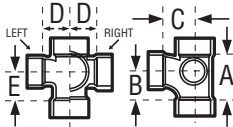

TEE • SANITARY • W/RIGHT & LEFT INLET

ABS DWV

A418

Size	CONNECTION		CHARLOTTE STYLE		NIBCO STYLE		Dimensions				
	ALL HUB		N/A		5870		A	B	C	D	E
3" x 3" x 3" x 1-1/2" x 1-1/2"	02810	10	.39	4-7/8	3-1/16	3-1/16	2-9/16	3-11/16			
3" x 3" x 3" x 2" x 2"	02811	5	1.30	4-7/8	3-1/16	3-1/16	2-7/8	3-11/16			

TEE • DOUBLE • SANITARY

ABS DWV

A428

Size	CONNECTION		CHARLOTTE STYLE		NIBCO STYLE		Dimensions				
	ALL HUB		428		5835		A	B	C	D	E
1-1/2"	02812	25	.28	2-3/4	1-3/4	1-3/4	1-3/4				
2"	02813	20	.44	3-11/16	2-5/16	2-5/16	2-5/16				
3"	02814	20	1.27	4-7/8	3-1/16	3-1/16	3-1/16				
4"	02815	4	2.23	6-1/8	3-7/8	3-7/8	3-7/8				

TEE • DOUBLE • SANITARY • REDUCING

ABS DWV

A429

Size	CONNECTION		CHARLOTTE STYLE		NIBCO STYLE		Dimensions				
	ALL HUB		429		5835		A	B	C	D	E
2" x 2" x 1-1/2" x 1-1/2"	02817	20	.36	3/8	1-15/16	2-3/16	2-3/16				
3" x 3" x 1-1/2" x 1-1/2"	02818	20	.64	2-11/16	1-3/4	2-9/16	2-9/16				
3" x 3" x 2" x 1-1/2"	02819	10	.75	3	2-1/16	2-1/2	2-7/16				
3" x 3" x 2" x 2"	02820	10	.74	3-5/16	2-1/8	2-7/8	2-7/8				
4" x 4" x 2" x 2"	02840	5	1.11	3-3/16	2-1/16	3-5/16	3-5/16				
4" x 4" x 3" x 3"	02821	5	1.61	4-3/4	3	3-9/16	3-9/16				

TEE • DOUBLE • SANITARY • STREET • REDUCING

ABS DWV

A431

Size	CONNECTION		CHARLOTTE STYLE		NIBCO STYLE		Dimensions				
	SP x H x H x H		N/A		N/A		A	B	C	D	E
3" x 3" x 2" x 2"	03310	10	.80	4-13/16	3-5/8	2-7/8					