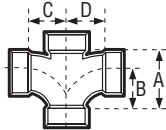

TEE • SANITARY • W/RIGHT & LEFT INLET

ABS DWV

A418

Size	CONNECTION		CHARLOTTE STYLE		NIBCO STYLE		Dimensions				
	ALL HUB		N/A		5870		A	B	C	D	E
3" x 3" x 3" x 1-1/2" x 1-1/2"	02810	10	.39	4-7/8	3-1/16	3-1/16	2-9/16	3-11/16			
3" x 3" x 3" x 2" x 2"	02811	5	1.30	4-7/8	3-1/16	3-1/16	2-7/8	3-11/16			

TEE • DOUBLE • SANITARY

ABS DWV

A428

Size	CONNECTION		CHARLOTTE STYLE		NIBCO STYLE		Dimensions				
	ALL HUB		428		5835		A	B	C	D	E
1-1/2"	02812	25	.28	2-3/4	1-3/4	1-3/4	1-3/4				
2"	02813	20	.44	3-11/16	2-5/16	2-5/16	2-5/16				
3"	02814	20	1.27	4-7/8	3-1/16	3-1/16	3-1/16				
4"	02815	4	2.23	6-1/8	3-7/8	3-7/8	3-7/8				

TEE • DOUBLE • SANITARY • REDUCING

ABS DWV

A429

Size	CONNECTION		CHARLOTTE STYLE		NIBCO STYLE		Dimensions				
	ALL HUB		429		5835		A	B	C	D	E
2" x 2" x 1-1/2" x 1-1/2"	02817	20	.36	3/8	1-15/16	2-3/16	2-3/16				
3" x 3" x 1-1/2" x 1-1/2"	02818	20	.64	2-11/16	1-3/4	2-9/16	2-9/16				
3" x 3" x 2" x 1-1/2"	02819	10	.75	3	2-1/16	2-1/2	2-7/16				
3" x 3" x 2" x 2"	02820	10	.74	3-5/16	2-1/8	2-7/8	2-7/8				
4" x 4" x 2" x 2"	02840	5	1.11	3-3/16	2-1/16	3-5/16	3-5/16				
4" x 4" x 3" x 3"	02821	5	1.61	4-3/4	3	3-9/16	3-9/16				

TEE • DOUBLE • SANITARY • STREET • REDUCING

ABS DWV

A431

Size	CONNECTION		CHARLOTTE STYLE		NIBCO STYLE		Dimensions				
	SP x H x H x H		N/A		N/A		A	B	C	D	E
3" x 3" x 2" x 2"	03310	10	.80	4-13/16	3-5/8	2-7/8					