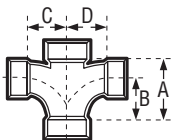

TEE • SANITARY • W/RIGHT & LEFT INLET

ABS DWV

A418

Size	CONNECTION		CHARLOTTE STYLE		NIBCO STYLE		Dimensions				
	ALL HUB		N/A		5870		A	B	C	D	E
3" x 3" x 3" x 1-1/2" x 1-1/2"	02810	10	.39	4-7/8	3-1/16	3-1/16	2-9/16	3-11/16			
3" x 3" x 3" x 2" x 2"	02811	5	1.30	4-7/8	3-1/16	3-1/16	2-7/8	3-11/16			

TEE • DOUBLE • SANITARY

ABS DWV

A428

Size	CONNECTION		CHARLOTTE STYLE		NIBCO STYLE		Dimensions				
	ALL HUB		428		5835		A	B	C	D	E
1-1/2"	02812	25	.28	2-3/4	1-3/4	1-3/4	1-3/4				
2"	02813	20	.44	3-11/16	2-5/16	2-5/16	2-5/16				
3"	02814	20	1.27	4-7/8	3-1/16	3-1/16	3-1/16				
4"	02815	4	2.23	6-1/8	3-7/8	3-7/8	3-7/8				

TEE • DOUBLE • SANITARY • REDUCING

ABS DWV

A429

Size	CONNECTION		CHARLOTTE STYLE		NIBCO STYLE		Dimensions				
	ALL HUB		429		5835		A	B	C	D	E
2" x 2" x 1-1/2" x 1-1/2"	02817	20	.36	3/8	1-15/16	2-3/16	2-3/16				
3" x 3" x 1-1/2" x 1-1/2"	02818	20	.64	2-11/16	1-3/4	2-9/16	2-9/16				
3" x 3" x 2" x 1-1/2"	02819	10	.75	3	2-1/16	2-1/2	2-7/16				
3" x 3" x 2" x 2"	02820	10	.74	3-5/16	2-1/8	2-7/8	2-7/8				
4" x 4" x 2" x 2"	02840	5	1.11	3-3/16	2-1/16	3-5/16	3-5/16				
4" x 4" x 3" x 3"	02821	5	1.61	4-3/4	3	3-9/16	3-9/16				

TEE • DOUBLE • SANITARY • STREET • REDUCING

ABS DWV

A431

Size	CONNECTION		CHARLOTTE STYLE		NIBCO STYLE		Dimensions				
	SP x H x H x H		N/A		N/A		A	B	C	D	E
3" x 3" x 2" x 2"	03310	10	.80	4-13/16	3-5/8	2-7/8					