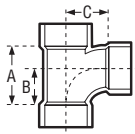

**ELBOW • VENT ELL • STREET**

**ABS DWV**

**A333**

CONNECTION <b>SP x H</b>	CHARLOTTE STYLE 333			NIBCO STYLE 5807-2-V					
	Part Number	Ctn Qty	Approx Net Wt.	Dimensions					
Size				A	B	C	D	E	F
1-1/2"	03088	25	.13	1-3/16	1-7/8				
2"	03089	20	.20	1-1/2	2-1/4				
3"	03090	10	.58	1-9/16	2-5/8				

**TEE • SANITARY**

**ABS DWV**

**A400**

CONNECTION <b>ALL HUB</b>	CHARLOTTE STYLE 400			NIBCO STYLE 5811					
	Part Number	Ctn Qty	Approx Net Wt.	Dimensions					
Size				A	B	C	D	E	F
1-1/4"	02751	50	.17	2-5/16	1-9/16	1-9/16			
1-1/2"	02752	100	.23	2-3/4	1-3/4	1-3/4			
2"	02753	35	.36	3-11/16	2-5/16	2-5/16			
3"	02754	30	1.04	4-7/8	3-1/16	3-1/16			
4"	02755	5	1.81	6-1/8	3-7/8	3-7/8			
6"	02756	5	4.67	8-1/2	5	5			

**TEE • SANITARY • REDUCING**

**ABS DWV**

**A401**

CONNECTION <b>ALL HUB</b>	CHARLOTTE STYLE 401			NIBCO STYLE 5811					
	Part Number	Ctn Qty	Approx Net Wt.	Dimensions					
Size				A	B	C	D	E	F
1-1/2" x 1-1/4" x 1-1/4"	02759	20	.19	2-1/2	1-1/2	1-11/16			
1-1/2" x 1-1/4" x 1-1/2"	02762	20	.23	2-3/4	1-3/4	1-3/4			
1-1/2" x 1-1/2" x 1-1/4"	02757	20	.20	2-1/2	1-11/16	1-13/16			
2" x 1-1/2" x 1-1/2"	02761	25	.29	3-1/8	1-15/16	2-3/16			
2" x 1-1/2" x 2"	02760	25	.34	3-11/16	2-5/16	2-5/16			
2" x 2" x 1-1/2"	02758	50	.30	3-1/8	1-15/16	2-3/16			
3" x 3" x 1-1/2"	02764	20	.62	2-11/16	1-3/4	2-9/16			
3" x 3" x 2"	02763	10	.71	3-5/16	2-1/8	2-7/8			
4" x 4" x 2"	02765	10	1.03	3-3/16	2-1/16	3-5/16			
4" x 4" x 3"	02766	10	1.42	4-3/4	3	3-9/16			
6" x 6" x 4"	02768	6	3.06	5-7/8	6-5/8	4-1/2			