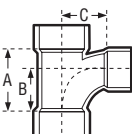

**ELBOW • VENT ELL • STREET**

**ABS DWV**

**A333**

CONNECTION <b>SP x H</b>	CHARLOTTE STYLE 333			NIBCO STYLE 5807-2-V					
	Part Number	Ctn Qty	Approx Net Wt.	Dimensions					
Size				A	B	C	D	E	F
1-1/2"	03088	25	.13	1-3/16	1-7/8				
2"	03089	20	.20	1-1/2	2-1/4				
3"	03090	10	.58	1-9/16	2-5/8				

**TEE • SANITARY**

**ABS DWV**

**A400**

CONNECTION <b>ALL HUB</b>	CHARLOTTE STYLE 400			NIBCO STYLE 5811					
	Part Number	Ctn Qty	Approx Net Wt.	Dimensions					
Size				A	B	C	D	E	F
1-1/4"	02751	50	.17	2-5/16	1-9/16	1-9/16			
1-1/2"	02752	100	.23	2-3/4	1-3/4	1-3/4			
2"	02753	35	.36	3-11/16	2-5/16	2-5/16			
3"	02754	30	1.04	4-7/8	3-1/16	3-1/16			
4"	02755	5	1.81	6-1/8	3-7/8	3-7/8			
6"	02756	5	4.67	8-1/2	5	5			

**TEE • SANITARY • REDUCING**

**ABS DWV**

**A401**

CONNECTION <b>ALL HUB</b>	CHARLOTTE STYLE 401			NIBCO STYLE 5811					
	Part Number	Ctn Qty	Approx Net Wt.	Dimensions					
Size				A	B	C	D	E	F
1-1/2" x 1-1/4" x 1-1/4"	02759	20	.19	2-1/2	1-1/2	1-11/16			
1-1/2" x 1-1/4" x 1-1/2"	02762	20	.23	2-3/4	1-3/4	1-3/4			
1-1/2" x 1-1/2" x 1-1/4"	02757	20	.20	2-1/2	1-11/16	1-13/16			
2" x 1-1/2" x 1-1/2"	02761	25	.29	3-1/8	1-15/16	2-3/16			
2" x 1-1/2" x 2"	02760	25	.34	3-11/16	2-5/16	2-5/16			
2" x 2" x 1-1/2"	02758	50	.30	3-1/8	1-15/16	2-3/16			
3" x 3" x 1-1/2"	02764	20	.62	2-11/16	1-3/4	2-9/16			
3" x 3" x 2"	02763	10	.71	3-5/16	2-1/8	2-7/8			
4" x 4" x 2"	02765	10	1.03	3-3/16	2-1/16	3-5/16			
4" x 4" x 3"	02766	10	1.42	4-3/4	3	3-9/16			
6" x 6" x 4"	02768	6	3.06	5-7/8	6-5/8	4-1/2			