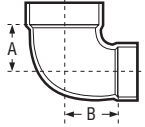

ELBOW • CLOSET BEND • REDUCING • STREET ELBOW

ABS DWV

A330

CONNECTION SP x H	CHARLOTTE STYLE 330			NIBCO STYLE 5807-2-CL					
Size	Part Number	Ctn Qty	Approx Net Wt.	Dimensions					
				A	B	C	D	E	F
4" x 3"	03107	10	1.13	6	3-3/8				

ELBOW • CLOSET BEND • REDUCING • STREET • TEST CAP

ABS DWV

A330X

CONNECTION SP x H	CHARLOTTE STYLE 330X			NIBCO STYLE N/A					
Size	Part Number	Ctn Qty	Approx Net Wt.	Dimensions					
				A	B	C	D	E	F
4" x 3"	03108	10	1.16	6-1/16	3-3/8				

ELBOW • VENT ELL

ABS DWV

A331

CONNECTION H x H	CHARLOTTE STYLE 331			NIBCO STYLE 5807-V					
Size	Part Number	Ctn Qty	Approx Net Wt.	Dimensions					
				A	B	C	D	E	F
1-1/4"	03083	20	.11	1					
1-1/2"	03084	20	.15	1-3/16					
2"	03085	30	.21	1-1/2					
3"	03086	25	.66	1-7/8					
4"	03087	10	1.05	2-1/2					

ELBOW • VENT ELL

ABS DWV

A332

CONNECTION H x FPT	CHARLOTTE STYLE N/A			NIBCO STYLE 5807-3					
Size	Part Number	Ctn Qty	Approx Net Wt.	Dimensions					
				A	B	C	D	E	F
3"	03071	20	.65	1-7/8					