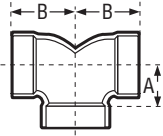

ELBOW • DOUBLE • 1/4 BEND

ABS DWV

A327

CONNECTION ALL HUB	CHARLOTTE STYLE 327		NIBCO STYLE 5837		Dimensions					
	Part Number	Ctn Qty	Approx Net Wt.	A	B	C	D	E	F	
1-1/2"	03045	20	.19	1-3/4	1-3/4					
2"	03046	25	.33	2-5/16	2-5/16					
3"	03047	10	1.11	3-1/16	3-1/16					
REDUCING										
2" x 1-1/2" x 1-1/2"	03049	25	.23	1-15/16	1-3/4					

ELBOW • CLOSET BEND • REDUCING • SHORT RADIUS

ABS DWV

A328

CONNECTION SP x H	CHARLOTTE STYLE N/A		NIBCO STYLE N/A		Dimensions					
Size	Part Number	Ctn Qty	Approx Net Wt.	A	B	C	D	E	F	
4" x 3"	03105	10	1.02	5	3-3/8					

ELBOW • CLOSET BEND • REDUCING • SHORT RADIUS • W/TEST CAP

ABS DWV

A328X

CONNECTION SP x H	CHARLOTTE STYLE N/A		NIBCO STYLE N/A		Dimensions					
Size	Part Number	Ctn Qty	Approx Net Wt.	A	B	C	D	E	F	
4" x 3"	03104	10	1.06	5-1/16	3-3/8					

ELBOW • CLOSET BEND • REDUCING

ABS DWV

A329

CONNECTION SP x H	CHARLOTTE STYLE 329		NIBCO STYLE 5807-CL		Dimensions					
Size	Part Number	Ctn Qty	Approx Net Wt.	A	B	C	D	E	F	
4" x 3"	03093	10	.95	3	3-3/8					