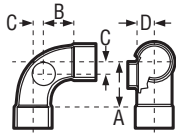

ELBOW • 1/4 BEND • W/LOW INLET • STREET

ABS DWV

A310

CONNECTION H x SP x H	CHARLOTTE STYLE 310	NIBCO STYLE 5861-LH	Dimensions						
Size	Part Number	Ctn Qty	Approx Net Wt.	A	B	C	D	E	F
3" x 3" x 2"	03026	15	.82	3-1/8	5-15/16	4-5/8			

ELBOW • LONG SWEEP • 1/4 BEND • W/SIDE INLET

ABS DWV

A311

CONNECTION ALL HUB	CHARLOTTE STYLE N/A	NIBCO STYLE N/A	Dimensions						
Size	Part Number	Ctn Qty	Approx Net Wt.	A	B	C	D	E	F
3" x 3" x 1-1/2"	03051	10	.87	4-1/16	3	1-1/16	2-3/16		
3" x 3" x 2"	03050	25	.93	4-1/16	3	1-1/16	2-3/16		

ELBOW • 1/6 BEND

ABS DWV

A319

CONNECTION H x H	CHARLOTTE STYLE 319	NIBCO STYLE 5860	Dimensions						
Size	Part Number	Ctn Qty	Approx Net Wt.	A	B	C	D	E	F
1-1/2"	02895	50	.11	1/2					
2"	02896	40	.16	1-1/16					
3"	02897	20	.47	1-3/16					
4"	02982	15	.84	1-5/16					
6"	02988	3	3.87	1-7/16					

ELBOW • 1/6 BEND • STREET

ABS DWV

A320

CONNECTION SP x H	CHARLOTTE STYLE 320	NIBCO STYLE 5860-2	Dimensions						
Size	Part Number	Ctn Qty	Approx Net Wt.	A	B	C	D	E	F
1-1/2"	03020	40	.12	1	1 1/16				
2"	03021	25	.19	1-7/16	2-1/16				
3"	03022	20	.57	1-11/16	3-3/16				
4"	03023	5	1.10	2-1/16	3-9/16				