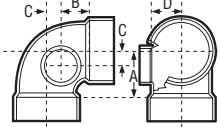

**ELBOW • SIDE INLET • 1/4 BEND**

**ABS DWV**

**A300S**

CONNECTION	CHARLOTTE STYLE		NIBCO STYLE		Dimensions					
<b>ALL HUB</b>	300-S		5807-3		A	B	C	D	E	F
Size	Part Number	Ctn Qty	Approx Net Wt.							
3" x 3" x 1-1/2"	03069	10	.79	3-1/16	2-1/16	1	1-7/8			
3" x 3" x 2"	03070	10	.79	3-1/16	2-1/16	1	1-7/8			

**ELBOW • STREET • 1/4 BEND**

**ABS DWV**

**A302**

CONNECTION	CHARLOTTE STYLE		NIBCO STYLE		Dimensions					
<b>SP x H</b>	302		5807-2		A	B	C	D	E	F
Size	Part Number	Ctn Qty	Approx Net Wt.							
1-1/4"	02894	50	.12	1-9/16	2-1/4					
1-1/2"	02880	100	.15	1-3/4	2-7/16					
2"	02881	50	.25	2-5/16	3-1/16					
3"	02882	20	.71	3-1/16	4-9/16					
4"	02883	10	1.29	3-7/8	5-5/8					
6"	02889	5	3.32	5	8					

**ELBOW • STREET • 1/4 BEND • W/LOW HEEL INLET**

**ABS DWV**

**A303**

CONNECTION	CHARLOTTE STYLE		NIBCO STYLE		Dimensions					
<b>ALL HUB</b>	303		5861-LH		A	B	C	D	E	F
Size	Part Number	Ctn Qty	Approx Net Wt.							
3" x 3" x 1-1/2"	03041	25	.81	3-1/16	4-1/2					
3" x 3" x 2"	03042	25	.82	3-1/16	4-7/16					
4" x 4" x 2"	03043	15	1.48	3-7/8	5-7/16					