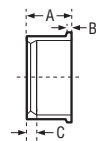

PLUG • SLIP

ABS DWV

A106P

Size	CONNECTION SP			CHARLOTTE STYLE N/A		NIBCO STYLE 5826		Dimensions			
	Part Number	Ctn Qty	Approx Net Wt.	A	B	C	D	E	F		
1-1/2"	03055	25	.05	1-1/16							
2"	03056	50	.06	1-1/8							

BUSHING • FLUSH

ABS DWV

(STYLE #3)

A107

Size	CONNECTION SP x H			CHARLOTTE STYLE 107		NIBCO STYLE 5801-2-F		Dimensions			
	Part Number	Ctn Qty	Approx Net Wt.	A	B	C	D	E	F		
1-1/2" x 1-1/4"	02904	100	.04	1	3/16						
2" x 1-1/4"	02905	50	.10	1 1/16	5/16						
2" x 1-1/2"	02906	50	.08	1 1/16	5/16						
3" x 1-1/2"	02907	30	.26	1-1/2	7/8						
3" x 2"	02908	30	.26	1-1/2	3/4						
4" x 2"	02910	30	.45	2	1/4						
4" x 3"	02909	30	.34	1-3/4	1/4						

BUSHING • FLANGE • W/TUBE STOP

ABS DWV

(STYLE #1)

A107S

Size	CONNECTION SP x H			CHARLOTTE STYLE N/A		NIBCO STYLE N/A		Dimensions			
	Part Number	Ctn Qty	Approx Net Wt.	A	B	C	D	E	F		
6" x 4"	03144	10	1.41	3-1/2	1/2	1-3/4					

BUSHING • FLUSH (CLEANOUT ADAPTER)

ABS DWV

(STYLE #3)

A108

Size	CONNECTION SP x FPT			CHARLOTTE STYLE N/A		NIBCO STYLE N/A		Dimensions			
	Part Number	Ctn Qty	Approx Net Wt.	A	B	C	D	E	F		
1-1/2" x 1-1/4"	02912	50	.04	1							
2" x 1-1/2"	02913	50	.08	1 3/32							