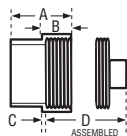

TRAP ADAPTER • FEMALE W/CHROME NUT & WASHER

ABS DWV

A104X

CONNECTION H x SJ	CHARLOTTE STYLE 104-X			NIBCO STYLE 5801-7-C			Dimensions			
	Part Number	Ctn Qty	Approx Net Wt.	A	B	C	D	E	F	
1-1/2"	03376	50	.15	3/16						
2"	03397	25	.21	3/16						
1-1/2" x 1-1/4"	03394	50	.13	3/16						

ADAPTER • CLEANOUT

ABS DWV

A105

CONNECTION SP x FPT	CHARLOTTE STYLE 105			NIBCO STYLE 5803-2			Dimensions			
	Part Number	Ctn Qty	Approx Net Wt.	A	B	C	D	E	F	
1-1/4"	02921	50	.06	1-19/32	27/32	5/32				
1-1/2"	02922	50	.07	1-5/8	7/8	5/32				
2"	02923	50	.09	1-17/32	29/32	5/32				
3"	02924	25	.34	2-29/32	1-13/64	3/16				
4"	02925	10	.53	3-13/32	1-5/16	1/4				
6"	03148	10	1.13	4-7/8	1-7/8	3/8				

ADAPTER • CLEANOUT • W/CLEANOUT PLUG

ABS DWV

A105X

CONNECTION SP x FPT	CHARLOTTE STYLE 105-X			NIBCO STYLE 5816			Dimensions			
	Part Number	Ctn Qty	Approx Net Wt.	A	B	C	D	E	F	
1-1/2"	03001	50	.11	1-5/8	7/8	5/32	1-15/32			
2"	03002	50	.15	1-17/32	29/32	5/32	1-1/2			
3"	03003	25	.41	2-29/32	1-13/64	3/16	2-1/64			
4"	03004	10	.67	3-13/32	1-5/16	1/4	2-1/16			
6"	03005	10	1.81	4-7/8	1-7/8	3/8	2-1/2			

PLUG • CLEANOUT

ABS DWV

A106

CONNECTION MPT	CHARLOTTE STYLE 106			NIBCO STYLE 5818			Dimensions			
	Part Number	Ctn Qty	Approx Net Wt.	A	B	C	D	E	F	
1-1/2"	02938	50	.05	5/8	1-3/8					
2"	02939	50	.07	5/8	1-3/8					
3"	02941	25	.14	3/4	1-3/4					
3-1/2"	02943	30	.18	3/4	1-3/4					
4"	02942	30	.26	7/8	1-7/8					
6"	03146	10	.54	1	2					