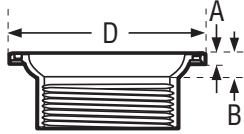

ABS DWV

A100

CONNECTION H x H	CHARLOTTE STYLE 100			NIBCO STYLE 5801		Dimensions				
	Part Number	Ctn Qty	Approx Net Wt.	A	B	C	D	E	F	
1-1/4"	02932	50	.06	1/8						
1-1/2"	02933	100	.07	1/8						
2"	02934	100	.10	1/8						
3"	02935	60	.33	3/16						
4"	02936	25	.58	1/4						
6"	03143	15	1.45	1/4						

ADAPTER • FEMALE

ABS DWV

A101

CONNECTION H x FPT	CHARLOTTE STYLE 101			NIBCO STYLE 5803		Dimensions				
	Part Number	Ctn Qty	Approx Net Wt.	A	B	C	D	E	F	
1-1/4"	03006	50	.07	1-5/8	15/16	1/4				
1-1/2"	02866	100	.07	1-5/8	15/16	1/4				
2"	02867	100	.11	1-7/8	1	1/4				
3"	02869	30	.37	3-1/32	1-27/32	5/16				
4"	03396	10	.58	3-3/32	1-5/16	11/32				
6"	03147	10	1.40	4-3/4	1-3/4	1/4				

CLOSET FLANGE • FEMALE

ABS DWV

(W/O Slots)

A807

CONNECTION	CHARLOTTE STYLE		NIBCO STYLE		Dimensions					
FPT	N/A		5851-3		A	B	C	D	E	F
Size	Part Number	Ctn Qty	Approx Net Wt.	A	B	C	D	E	F	
4" x 3"	02270	25	.47	7/16	1-1/4	—	7			

CLOSET FLANGE • MALE

ABS DWV

A808

CONNECTION	CHARLOTTE STYLE		NIBCO STYLE		Dimensions					
MPT	N/A		5851-4		A	B	C	D	E	F
Size	Part Number	Ctn Qty	Approx Net Wt.	A	B	C	D	E	F	
4" x 3"	02260	25	.43	7/16	1-1/4	—	7			