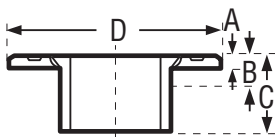

ABS DWV

A100

CONNECTION H x H	CHARLOTTE STYLE 100			NIBCO STYLE 5801		Dimensions				
	Part Number	Ctn Qty	Approx Net Wt.	A	B	C	D	E	F	
1-1/4"	02932	50	.06	1/8						
1-1/2"	02933	100	.07	1/8						
2"	02934	100	.10	1/8						
3"	02935	60	.33	3/16						
4"	02936	25	.58	1/4						
6"	03143	15	1.45	1/4						

CLOSET FLANGE • FEMALE

ABS DWV

(W/O Slots)

A807

CONNECTION	CHARLOTTE STYLE		NIBCO STYLE		Dimensions					
FPT	N/A		5851-3		A	B	C	D	E	F
Size	Part Number	Ctn Qty	Approx Net Wt.	A	B	C	D	E	F	
4" x 3"	02270	25	.47	7/16	1-1/4	—	7			

CLOSET FLANGE • MALE

ABS DWV

A808

CONNECTION	CHARLOTTE STYLE		NIBCO STYLE		Dimensions					
MPT	N/A		5851-4		A	B	C	D	E	F
Size	Part Number	Ctn Qty	Approx Net Wt.	A	B	C	D	E	F	
4" x 3"	02260	25	.43	7/16	1-1/4	—	7			

CLOSET FLANGE • ADJUSTABLE W/PLASTIC RING

ABS DWV

(W/Slots & Plastic Ring)

A810

CONNECTION	CHARLOTTE STYLE		NIBCO STYLE		Dimensions					
H	811-P		N/A		A	B	C	D	E	F
Size	Part Number	Ctn Qty	Approx Net Wt.	A	B	C	D	E	F	
4"	02256	25	.48	1/2	—	2-1/4	7			