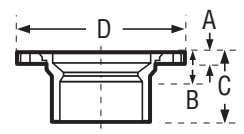

CLOSET FLANGE • MALE

ABS DWV

A808

CONNECTION	CHARLOTTE STYLE		NIBCO STYLE		Dimensions					
MPT	N/A		5851-4		A	B	C	D	E	F
Size	Part Number	Ctn Qty	Approx Net Wt.	A	B	C	D	E	F	
4" x 3"	02260	25	.43	7/16	1-1/4	—	7			

CLOSET FLANGE • ADJUSTABLE W/PLASTIC RING

ABS DWV

(W/Slots & Plastic Ring)

A810

CONNECTION	CHARLOTTE STYLE		NIBCO STYLE		Dimensions					
H	811-P		N/A		A	B	C	D	E	F
Size	Part Number	Ctn Qty	Approx Net Wt.	A	B	C	D	E	F	
4"	02256	25	.48	1/2	—	2-1/4	7			

CLOSET FLANGE • W/PIPE STOP • ADJUSTABLE • W/PLASTIC RING

ABS DWV

(W/Pipe stop, slots & plastic ring)

A810S

CONNECTION	CHARLOTTE STYLE		NIBCO STYLE		Dimensions					
H	811-P		N/A		A	B	C	D	E	F
Size	Part Number	Ctn Qty	Approx Net Wt.	A	B	C	D	E	F	
4" x 3"	02251	25	.50	1/2	1-1/4	2-3/4	7			