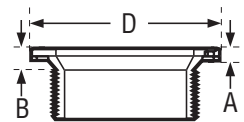

ABS DWV

A100

CONNECTION H x H	CHARLOTTE STYLE 100			NIBCO STYLE 5801		Dimensions				
	Part Number	Ctn Qty	Approx Net Wt.	A	B	C	D	E	F	
1-1/4"	02932	50	.06	1/8						
1-1/2"	02933	100	.07	1/8						
2"	02934	100	.10	1/8						
3"	02935	60	.33	3/16						
4"	02936	25	.58	1/4						
6"	03143	15	1.45	1/4						

ADAPTER • FEMALE

ABS DWV

A101

CONNECTION H x FPT	CHARLOTTE STYLE 101			NIBCO STYLE 5803		Dimensions				
	Part Number	Ctn Qty	Approx Net Wt.	A	B	C	D	E	F	
1-1/4"	03006	50	.07	1-5/8	15/16	1/4				
1-1/2"	02866	100	.07	1-5/8	15/16	1/4				
2"	02867	100	.11	1-7/8	1	1/4				
3"	02869	30	.37	3-1/32	1-27/32	5/16				
4"	03396	10	.58	3-3/32	1-5/16	11/32				
6"	03147	10	1.40	4-3/4	1-3/4	1/4				

CLOSET FLANGE • FEMALE

ABS DWV

(W/O Slots)

A807

CONNECTION	CHARLOTTE STYLE		NIBCO STYLE		Dimensions					
FPT	N/A		5851-3		A	B	C	D	E	F
Size	Part Number	Ctn Qty	Approx Net Wt.	A	B	C	D	E	F	
4" x 3"	02270	25	.47	7/16	1-1/4	—	7			

CLOSET FLANGE • MALE

ABS DWV

A808

CONNECTION	CHARLOTTE STYLE		NIBCO STYLE		Dimensions					
MPT	N/A		5851-4		A	B	C	D	E	F
Size	Part Number	Ctn Qty	Approx Net Wt.	A	B	C	D	E	F	
4" x 3"	02260	25	.43	7/16	1-1/4	—	7			