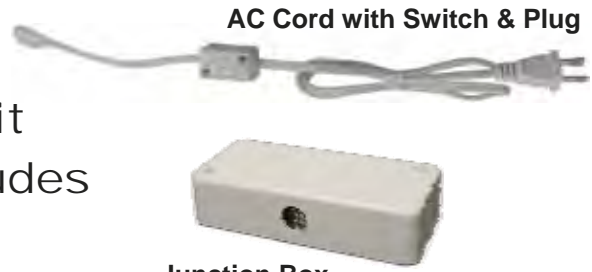

**Inter-Connect Cord**

**Inter-Connect Splice**

**AC Cord with Switch & Plug**

**Junction Box**

**Kit Includes**

- ▶ 8" Units - 2 LED/3.5 Watts (Linkable - Connect up to 25 Fixtures)
- ▶ 12" Units - 3 LED / 5 Watts (Linkable - Connect up to 15 Fixtures)
- ▶ 18" Units - 5 LED / 8 Watts (Linkable - Connect up to 12 Fixtures)
- ▶ 24" Units - 7 LED /11 Watts (Linkable - Connect up to 10 Fixtures)

- ▶ High Quality Long Life CREE LED's
- ▶ Low Tj for Low Lumen Depreciation, Longer Life
- ▶ IC Current Controlled LED Circuits
- ▶ Low Starting Temperature -20°C
- ▶ Extruded Aluminum Alloy Housing
- ▶ Architectural UV Resistant Powder Coat Finish
- ▶ Clear Acrylic Lens
- ▶ Power is supplied to hardwired (dimnable) units using junction box (provided) and interconnect cord or splice (provided)
- ▶ Multiple Fixtures may be linked together in series using interconnect cords or splices
- ▶ Interconnect female receptacles are located at both ends of the fixture
- ▶ Accessories Included: Junction box - (Includes Hardware & Romex Connectors); 18" Interconnect Cord, 2" Interconnect Connector; 18" AC Cord, Adhesive Mounts & Mounting Screws
- ▶ Easy mounting screw holes at both ends of fixture
- ▶ 120 Volt, 5 Year Warranty