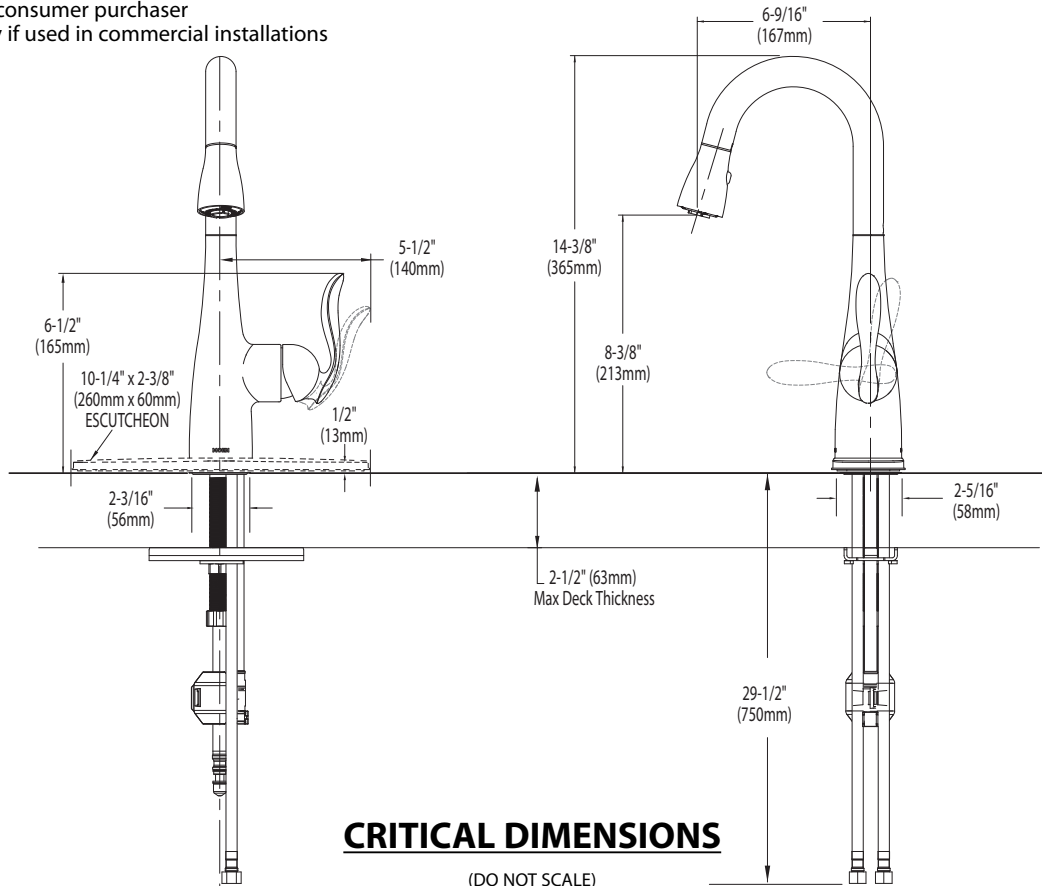

FLOW

- Flow is limited to 1.5 gpm (5.7 L/min) at 60 psi

CARTRIDGE

- 1255™ Duralast™ cartridge for Single-Handle Faucets

STANDARDS

- Third party certified to IAPMO Green, ASME A112.18.1/CSA B125.1 and all applicable requirements referenced therein including NSF 61/9
- Meets CalGreen and Georgia SB370 requirements
- Complies with California Proposition 65 and with the Federal Safe Drinking Water Act
- The backflow protection system in the device consists of two independently operating check valves, a primary and a secondary which prevent backflow

ARBOR™
Single Handle High Arc
Pulldown Prep/Bar Faucet

Models: 5995 series

NOTE: THIS FAUCET IS DESIGNED TO BE INSTALLED THRU 1 OR 3 HOLES, 1-1/2" (38mm) MIN. DIA.

CRITICAL DIMENSIONS

(DO NOT SCALE)

Buy it for looks. Buy it for life.®

FAUCET DESCRIPTION

- Reflex™ pulldown system offers smooth operation, easy movement and secure docking
- Metal construction with various finishes identified by suffix
- Hydrolock® quick connect installation
- Pullout spray with 68" braided hose
- Flexible supply lines with 3/8" compression fittings
- High arc spout provides the perfect height and reach for prep sinks while the pulldown feature provides infinite maneuverability for food preparation tasks
- 360° rotating spout

OPERATION

- Lever style handle
- Temperature controlled by 100° arc of handle travel
- Operates with less than 5 lbs. of force
- Operates in stream or spray mode in the pullout or retracted position
- Spray function requires continuous button pressure
- When filling a vessel outside the sink, the pause feature conveniently stops the flow of water as the wand passes over the counter top