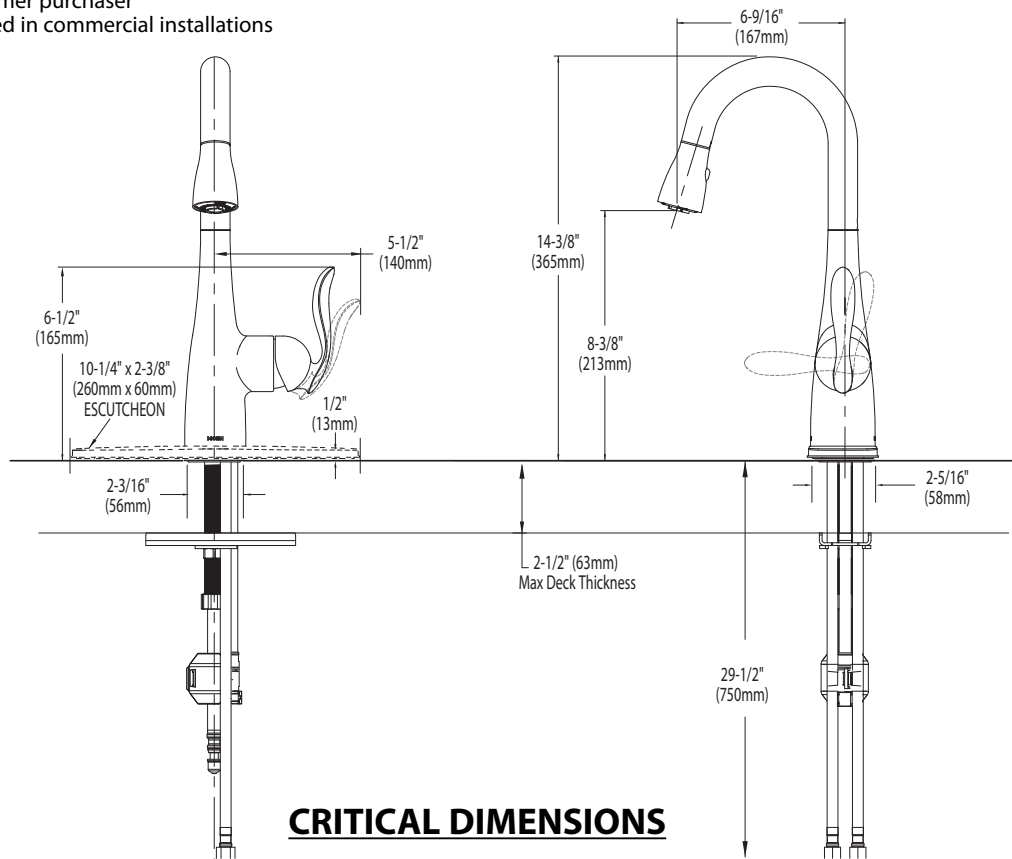

Models: 5995 series

NOTE: THIS FAUCET IS DESIGNED TO BE INSTALLED
THRU 1 OR 3 HOLES, 1-1/2" (38mm) MIN. DIA.

Buy it for looks. Buy it for life.®

FAUCET DESCRIPTION

- Reflex™ pulldown system offers smooth operation, easy movement and secure docking
- Metal construction with various finishes identified by suffix
- Hydrolock® quick connect installation
- Pullout spray with 68" braided hose
- Flexible supply lines with 3/8" compression fittings
- High arc spout provides the perfect height and reach for prep sinks while the pulldown feature provides infinite maneuverability for food preparation tasks
- 360° rotating spout

OPERATION

- Lever style handle
- Temperature controlled by 100° arc of handle travel
- Operates with less than 5 lbs. of force
- Operates in stream or spray mode in the pullout or retracted position
- Spray function requires continuous button pressure
- When filling a vessel outside the sink, the pause feature conveniently stops the flow of water as the wand passes over the counter top

FLOW

- Flow is limited to 2.2. gpm (8.3 L/min) at 60 psi

CARTRIDGE

- 1255™ Duralast™ cartridge for Single-Handle Faucets

STANDARDS

- Third party certified to ASME A112.18.1/CSA B125.1 and all applicable requirements referenced therein including NSF 61/9
- Contains no more than 0.25% weighted average lead content
- Complies with California Proposition 65 and with the Federal Safe Drinking Water Act
- The backflow protection system in the device consists of two independently operating check valves, a primary and a secondary which prevent backflow

ARBOR™
Single Handle High Arc
Pulldown Prep/Bar Faucet

Models: CA5995 series

NOTE: THIS FAUCET IS DESIGNED TO BE INSTALLED THRU 1 OR 3 HOLES, 1-1/2" (38mm) MIN. DIA.

CRITICAL DIMENSIONS

(DO NOT SCALE)