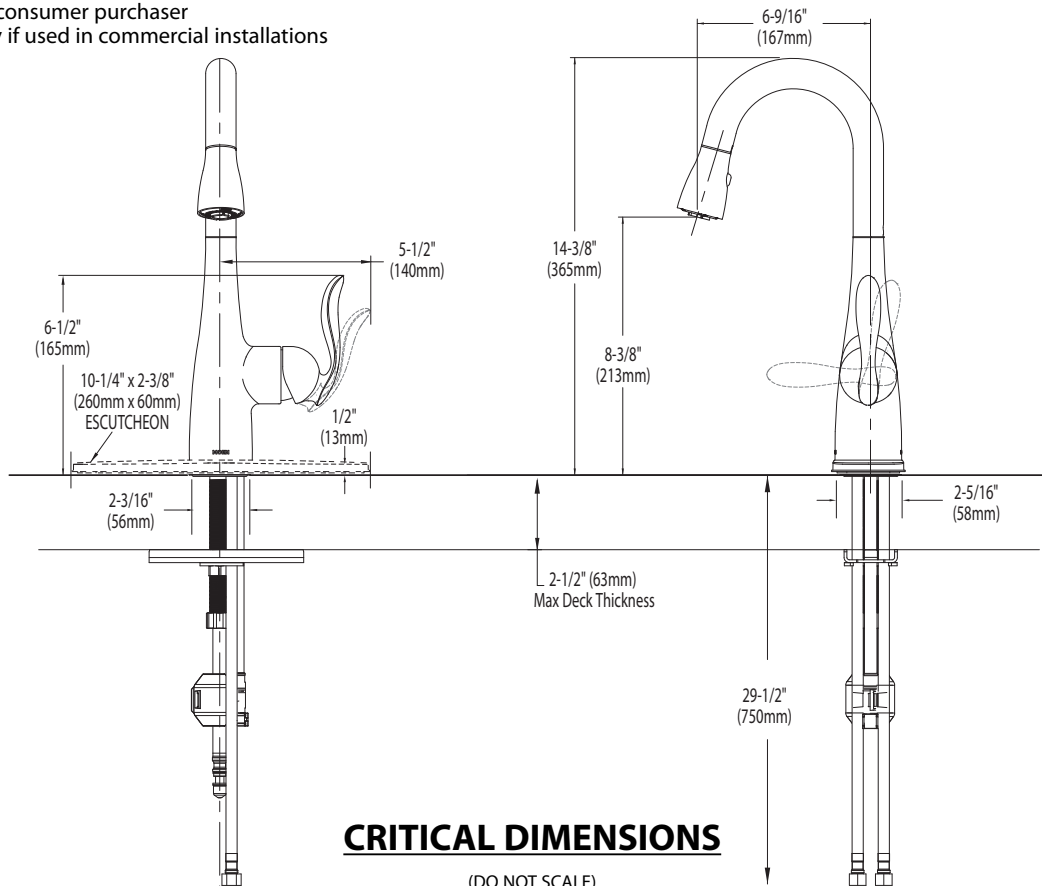

OPERATION

- Lever style handle
- Temperature controlled by 100° arc of handle travel
- Operates with less than 5 lbs. of force
- Operates in stream or spray mode in the pullout or retracted position
- Spray function requires continuous button pressure
- When filling a vessel outside the sink, the pause feature conveniently stops the flow of water as the wand passes over the counter top

FLOW

- Flow is limited to 1.5 gpm (5.7 L/min) at 60 psi

CARTRIDGE

- 1255™ Duralast™ cartridge for Single-Handle Faucets

STANDARDS

- Third party certified to IAPMO Green, ASME A112.18.1/CSA B125.1 and all applicable requirements referenced therein including NSF 61/9
- Meets CalGreen and Georgia SB370 requirements
- Complies with California Proposition 65 and with the Federal Safe Drinking Water Act
- The backflow protection system in the device consists of two independently operating check valves, a primary and a secondary which prevent backflow
- **ADA**  for lever handle

Models: 5995 series

NOTE: THIS FAUCET IS DESIGNED TO BE INSTALLED
THRU 1 OR 3 HOLES, 1-1/2" (38mm) MIN. DIA.

Buy it for looks. Buy it for life.®

FAUCET DESCRIPTION

- Reflex™ pulldown system offers smooth operation, easy movement and secure docking
- Metal construction with various finishes identified by suffix
- Hydrolock® quick connect installation
- Pullout spray with 68" braided hose
- Flexible supply lines with 3/8" compression fittings
- High arc spout provides the perfect height and reach for prep sinks while the pulldown feature provides infinite maneuverability for food preparation tasks
- 360° rotating spout