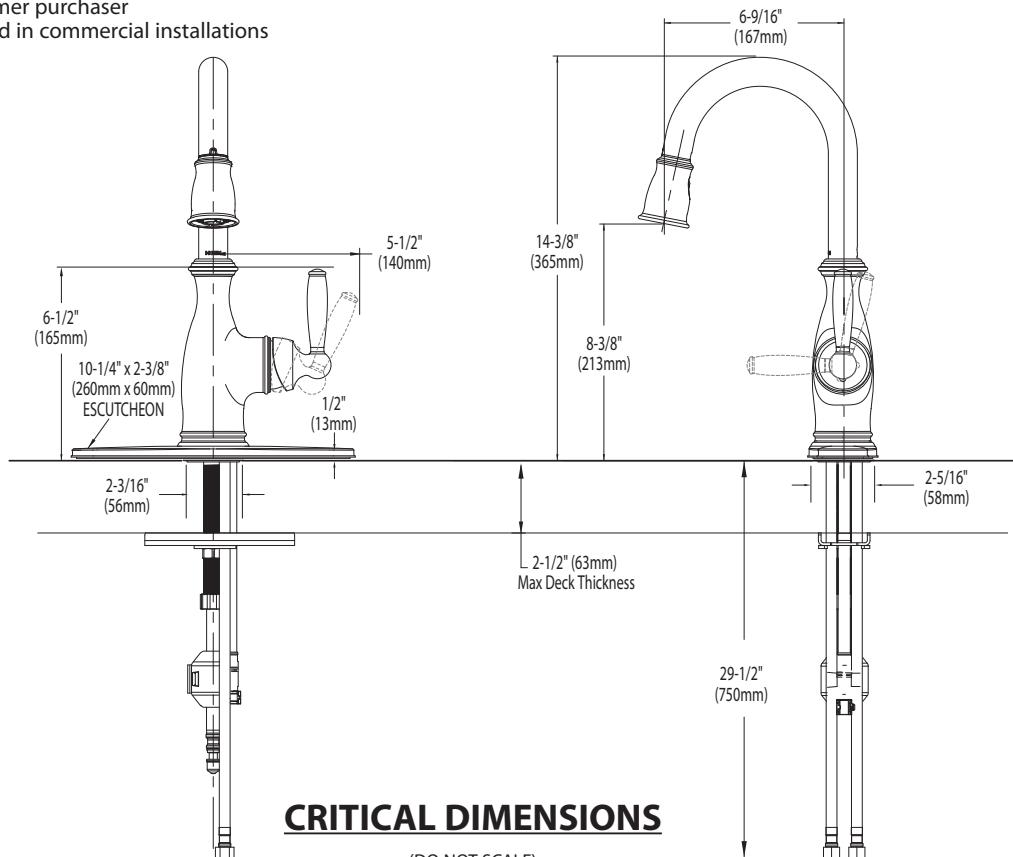

**Models:** 5985 series

**NOTE:** THIS FAUCET IS DESIGNED TO BE INSTALLED  
THRU 1 OR 3 HOLES, 1-1/2" (38mm) MIN. DIA.

## CRITICAL DIMENSIONS

(DO NOT SCALE)