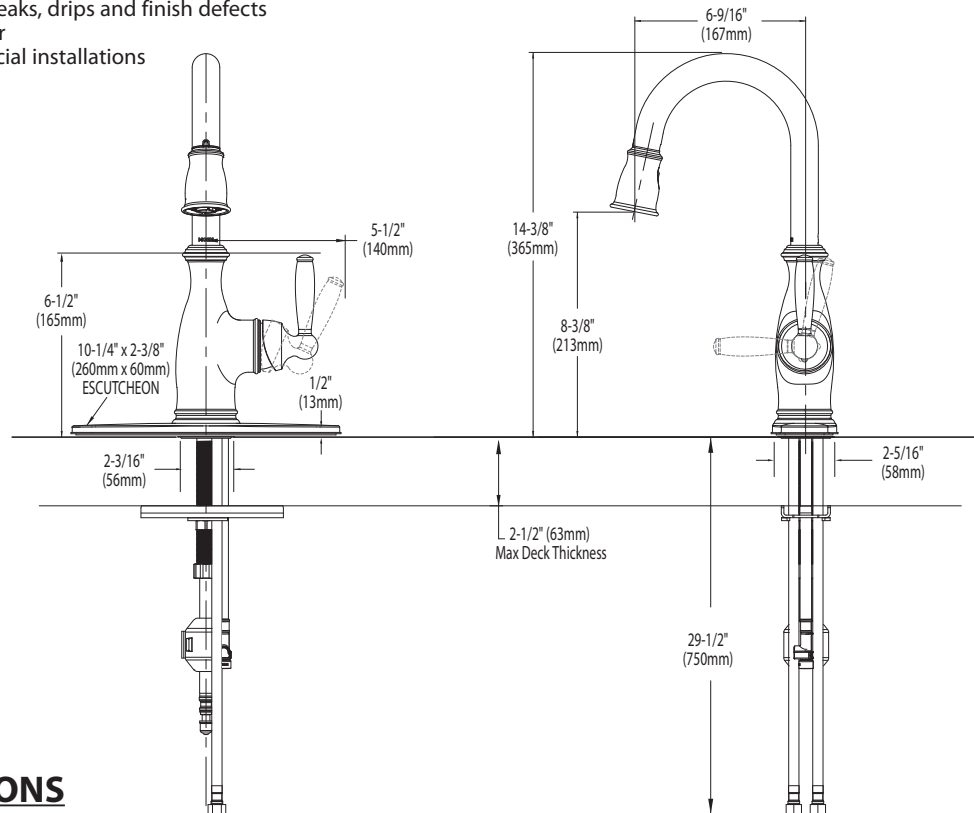

**OPERATION**

- Lever style handle
- Temperature controlled by 100° arc of handle travel
- Operates with less than 5 lbs. of force
- Operates in stream or spray mode in the pullout or retracted position
- When filling a vessel outside the sink, the pause feature conveniently stops the flow of water as the wand passes over the counter top

**FLOW**

- Flow is limited to 1.5 gpm (5.7 L/min) at 60 psi

**CARTRIDGE**

- 1255™ Duralast™ cartridge for Single-Handle Faucets

**STANDARDS**

- Third party certified to IAPMO Green, ASME A112.18.1/CSA B125.1 and all applicable requirements referenced therein including NSF 61/9
- Meets CalGreen and Georgia SB370 requirements
- Complies with California Proposition 65 and with the Federal Safe Drinking Water Act
- The backflow protection system in the device consists of two independently operating check valves, a primary and a secondary which prevent backflow
- **ADA**  for lever handle

# Specifications

**BRANTFORD™**  
**Single Handle High Arc**  
**Pull-down Prep/Bar Faucet**

**Models:** 5985 series

**NOTE:** THIS FAUCET IS DESIGNED TO BE INSTALLED  
THRU 1 OR 3 HOLES, 1-1/2" (38mm) MIN. DIA.

## FAUCET DESCRIPTION

- Reflex™ pulldown system offers smooth operation, easy movement and secure docking
- Metal construction with various finishes identified by suffix
- Quick connect installation
- Pullout spray with 68" braided hose
- Flexible supply lines with 3/8" compression fittings
- High arc spout provides the perfect height and reach for prep sinks while the pulldown feature provides infinite maneuverability for food preparation tasks
- 360° rotating spout