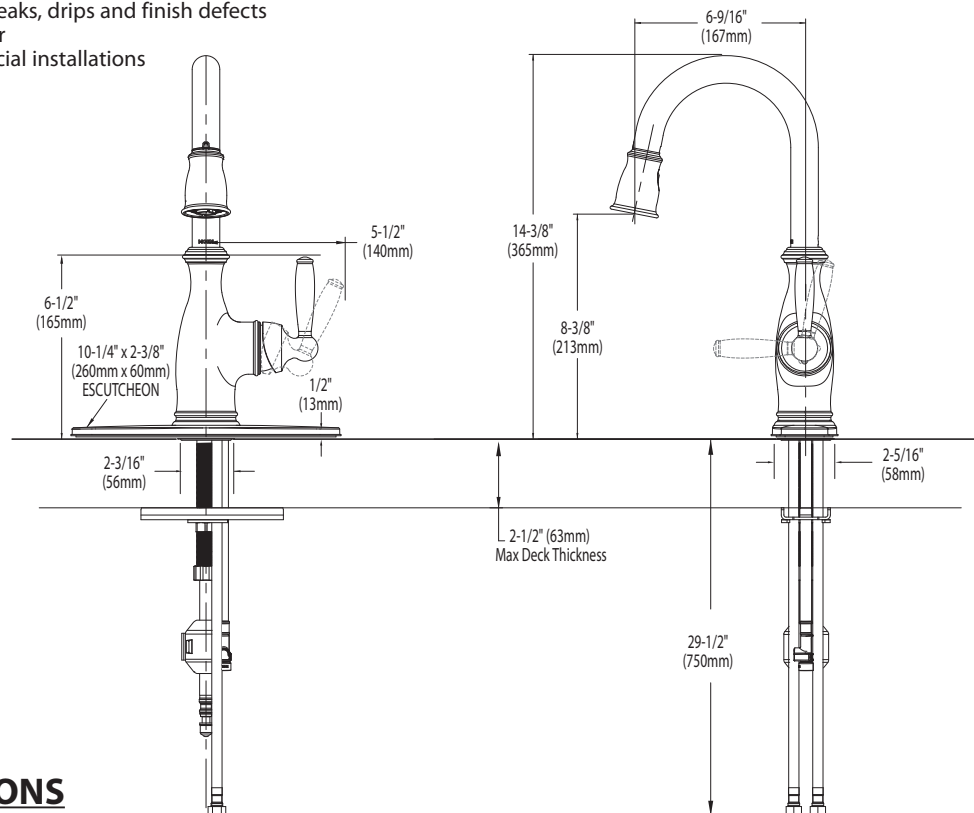

FLOW

- Flow is limited to 1.5 gpm (5.7 L/min) at 60 psi

CARTRIDGE

- 1255™ Duralast™ cartridge for Single-Handle Faucets

STANDARDS

- Third party certified to IAPMO Green, ASME A112.18.1/CSA B125.1 and all applicable requirements referenced therein including NSF 61/9
- Meets CalGreen and Georgia SB370 requirements
- Complies with California Proposition 65 and with the Federal Safe Drinking Water Act
- The backflow protection system in the device consists of two independently operating check valves, a primary and a secondary which prevent backflow
- **ADA**  for lever handle

Models: 5985 series

NOTE: THIS FAUCET IS DESIGNED TO BE INSTALLED
THRU 1 OR 3 HOLES, 1-1/2" (38mm) MIN. DIA.

CRITICAL DIMENSIONS

(DO NOT SCALE)

Buy it for looks. Buy it for life.®

Specifications

FAUCET DESCRIPTION

- Reflex™ pulldown system offers smooth operation, easy movement and secure docking
- Metal construction with various finishes identified by suffix
- Quick connect installation
- Pullout spray with 68" braided hose
- Flexible supply lines with 3/8" compression fittings
- High arc spout provides the perfect height and reach for prep sinks while the pulldown feature provides infinite maneuverability for food preparation tasks
- 360° rotating spout

OPERATION

- Lever style handle
- Temperature controlled by 100° arc of handle travel
- Operates with less than 5 lbs. of force
- Operates in stream or spray mode in the pullout or retracted position
- When filling a vessel outside the sink, the pause feature conveniently stops the flow of water as the wand passes over the counter top