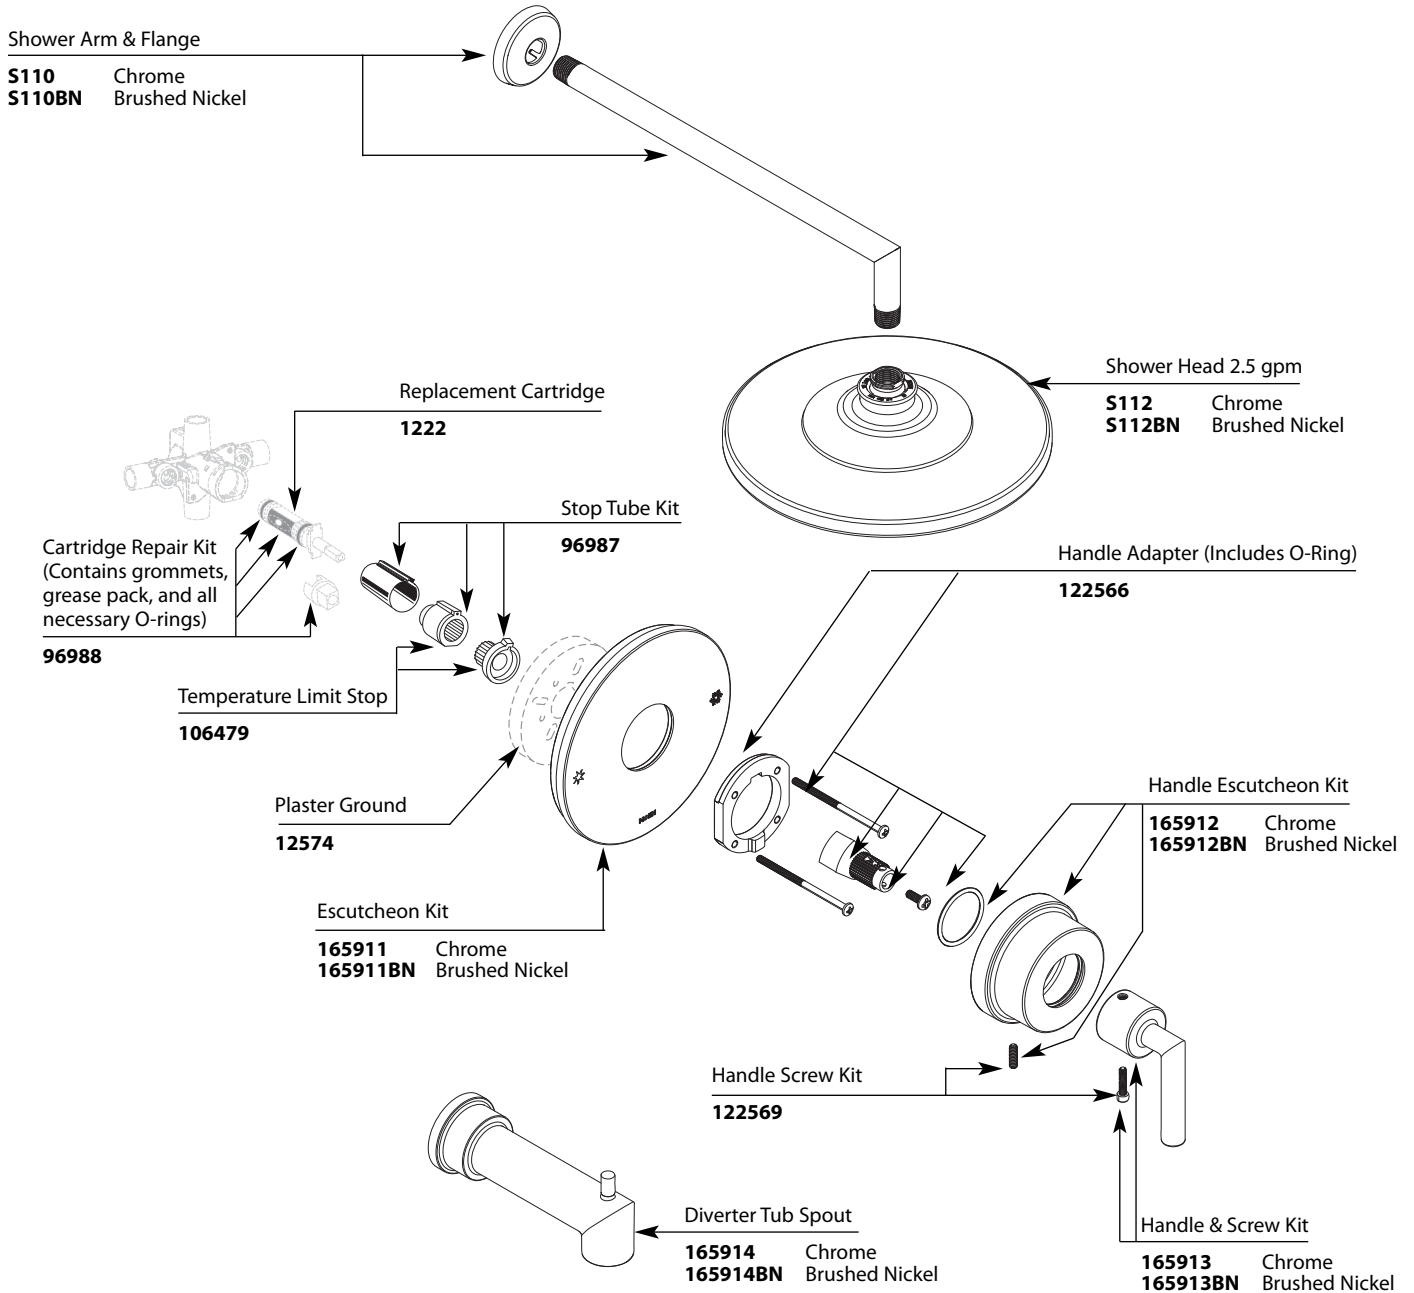

# Illustrated Parts

■ **Order by Part Number**

■ **Trim can be used with 2500 series or 62300 series valves**

<b>ARRIS™</b>			
<b>Single-Handle Posi-Temp® Tub/Shower Trim</b>			
<u>VALVE TRIM ONLY</u>	<u>SHOWER TRIM ONLY</u>	<u>TUB SHOWER TRIM</u>	<u>FINISH</u>
TS22001	TS22002	TS22003	Chrome
TS22001BN	TS22002BN	TS22003 BN	Brushed Nickel
	TS22002EP	TS22003 EP	Chrome
	TS22002EPBN	TS22003 EPBN	Brushed Nickel
	TS22002NH	TS22003 NH	Chrome
	TS22002NHBN	TS22003 NHBN	Brushed Nickel