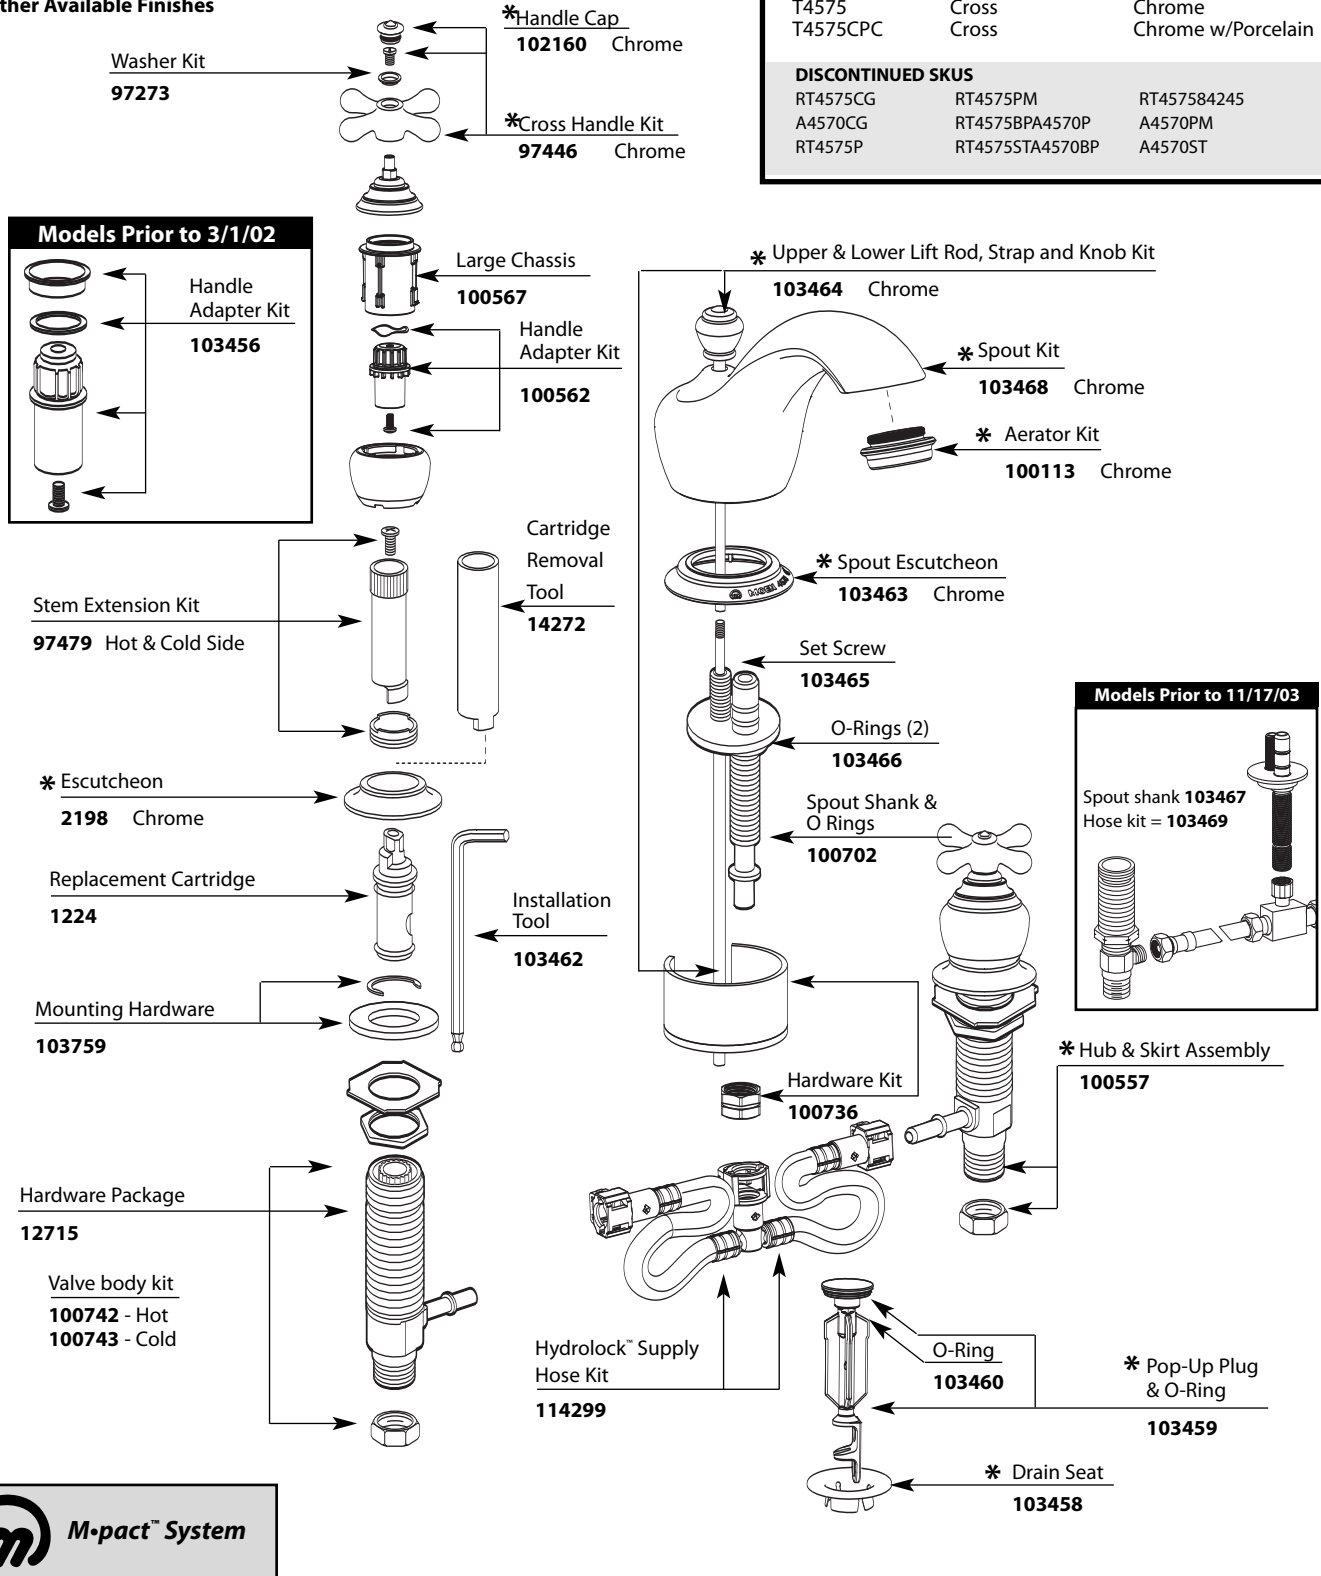

Buy it for looks. Buy it for life.®

Illustrated Parts

■ Order by Part Number

* See Chart on Next Page for Other Available Finishes

MONTICELLO™		
Two-Handle Widespread Lavatory Faucet		
MODEL	HANDLE	FINISH
T4575	Cross	Chrome
T4575CPC	Cross	Chrome w/Porcelain
DISCONTINUED SKUS		
RT4575CG	RT4575PM	RT457584245
A4570CG	RT4575BPA4570P	A4570PM
RT4575P	RT4575STA4570BP	A4570ST