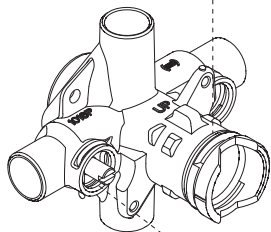

Buy it for looks. Buy it for life.®

Illustrated Parts

■ Order by Part Number

CHATEAU® POSI-TEMP® Single-Handle Tub/Shower Valve Only					
MODEL	CONNECTION	STOPS	MODEL	CONNECTION	STOPS
2570	CC	Yes	FP62370	CC	Yes
62370	CC	Yes	FP62390	IPS	Yes
2590	IPS	Yes	FP62320	CC	No
62390	IPS	Yes	FP62300	IPS	No
2520	CC	No	FP62360	PEX	Yes
62320	CC	No	FP62380	PEX	No
2510	IPS	No	FP62365	COLD EXPANSION PEX	No
62300	IPS	No	FP62345	CC/IPS	No
62360	PEX	Yes			
2580	PEX	Yes			
62380	PEX	No			
62365	COLD EXPANSION PEX	No			
62345	CC/IPS	No			

FP= Flush Plug Included

Note: Flush Plug can be used with existing installations.