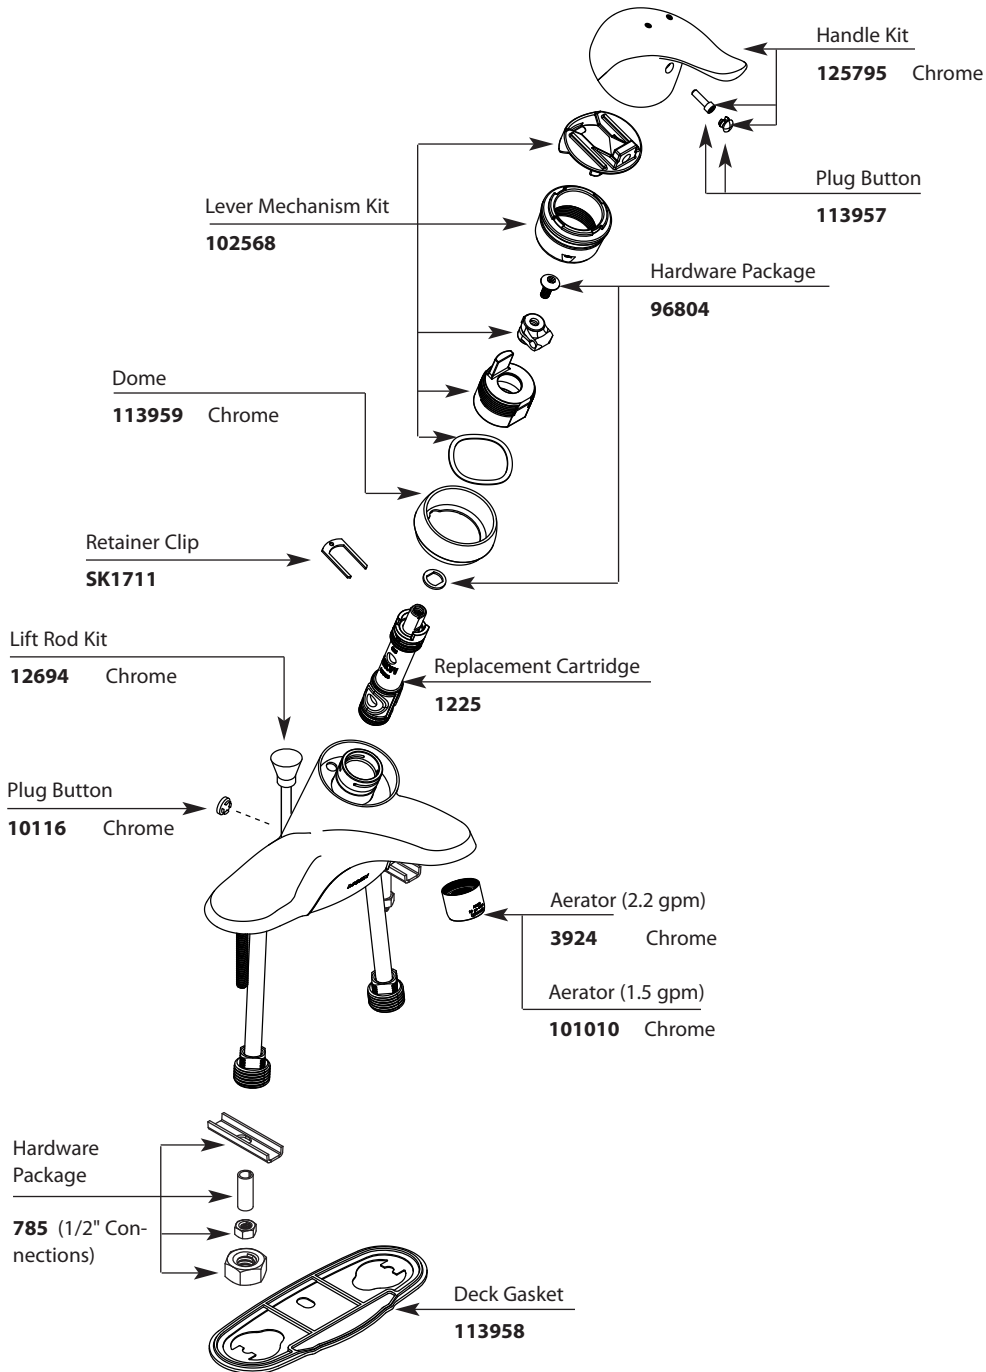

Buy it for looks. Buy it for life.®

■ Order by Part Number

*There is more than 1 version of this model.
Page down to identify the version you have.*

Illustrated Parts

CHATEAU® Single-Handle Lavatory Faucet		
MODEL	HANDLE	FINISH
L4635	Lever	Chrome
L4605	Lever	Chrome
L64635	Lever	Chrome