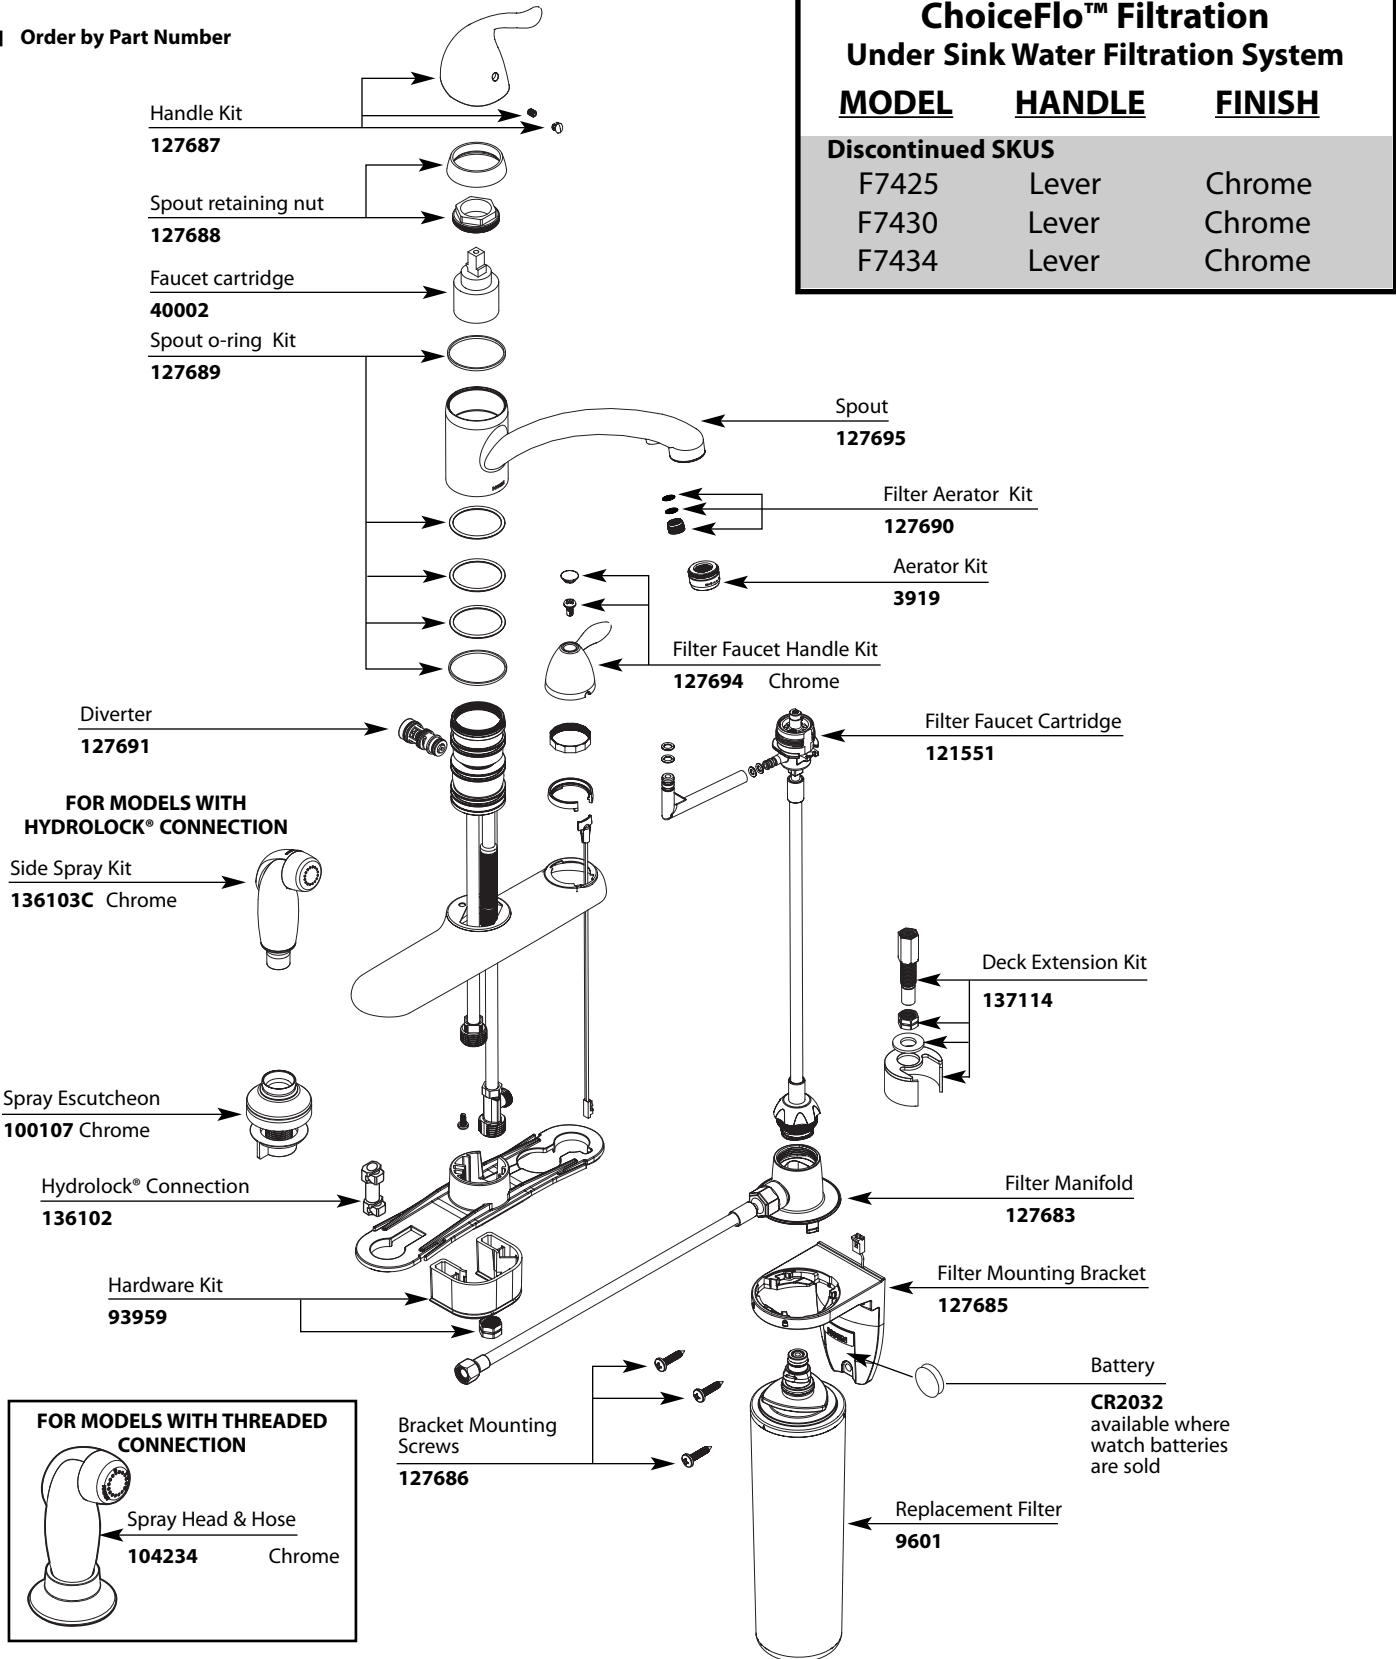

Buy it for looks. Buy it for life.®

Illustrated Parts

■ Order by Part Number

Chateau with ChoiceFlo™ Filtration Under Sink Water Filtration System		
MODEL	HANDLE	FINISH
Discontinued SKUS		
F7425	Lever	Chrome
F7430	Lever	Chrome
F7434	Lever	Chrome