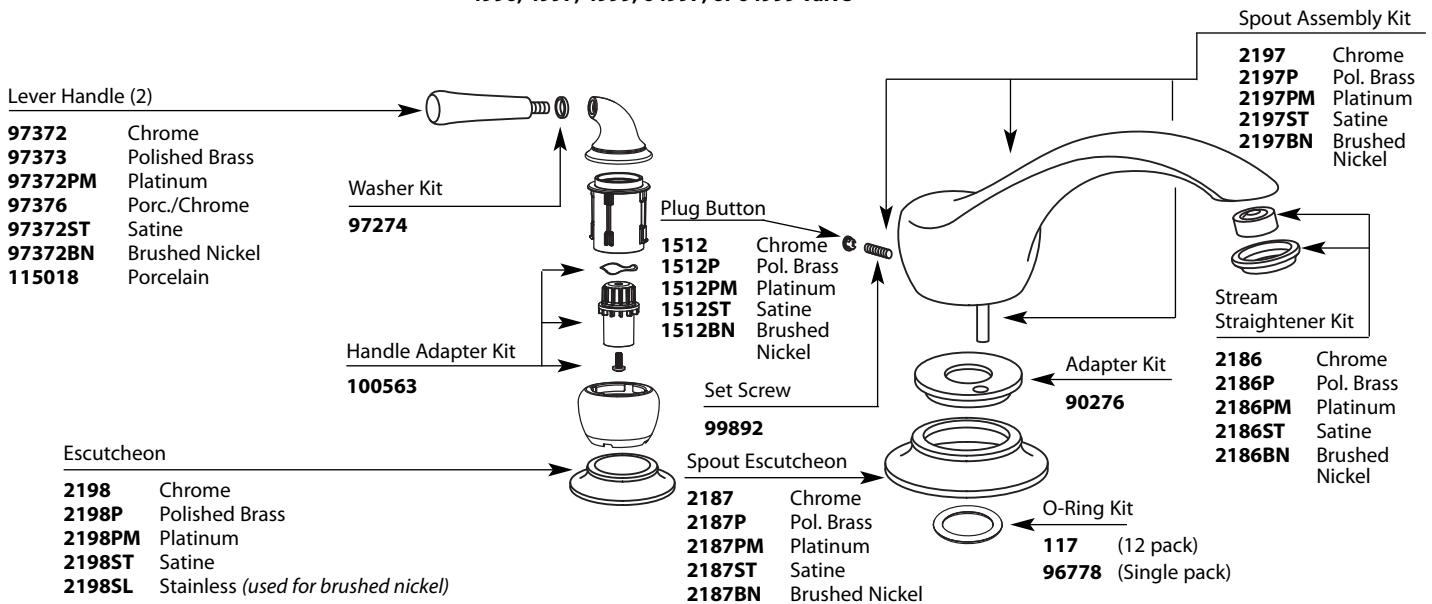

MONTICELLO® Deck Mount Two-Handle Roman Tub Filler Trim								
MODEL	HANDLE	FINISH	MODEL	HANDLE	FINISH	MODEL	HANDLE	FINISH
T951	Lever	Chrome	<b>DISCONTINUED SKUS</b>			<b>DISCONTINUED SKUS</b>		
T951CP	Lever	Chrome/Pol Br.	T950ST	Lever	Satine™	RT950/AT950	Lever	Chrome
T951CPC	Lever	Chrome/Porcelain	T951PM	Lever	Platinum	RT950P/AT950P	Lever	Polished Brass
T951P	Lever	Polished Brass	T951PMC	Lever	Platinum/Chrome	RT950PM/AT950PM	Lever	Platinum
T951BN	Lever	Brushed Nickel	T951ST	Lever	Satine	RT950ST/AT950ST	Lever	Satine™
86950	Lever	Chrome	T951STP	Lever	Satine/Pol. Brass	RT950BP/AT950BP	Lever	Black Opal™
86950CP	Lever	Chrome/Pol. Brass	T951W	Lever	Glacier	RT950CG/AT950CG	Lever	Classic Gold
86952	Lever	Chrome, Chrome/Pol. Brass	86950P	Lever	Polished Brass			
<b>DISCONTINUED SKUS</b>			86950PM	Lever	Platinum			
T950	Lever	Chrome	86950ST	Lever	Satine			
T950P	Lever	Polished Brass	86951PM	Lever	Platinum/Chrome			
T950PM	Lever	Platinum	86951ST	Lever	Satine/Pol. Brass			

■ Order by Part Number

■ Trim can be used with either the 4992, 4993, 4996, 4997, 4999, 64997, or 64999 valve

Hub with 1-Piece Lever & Elbow Assy.  
(also order ext. kit 106378 for valves sold before 8/08)

- 159107 Chrome
- 159107P Polished Brass
- 159107PM Platinum
- 159107BN Brushed Nickel