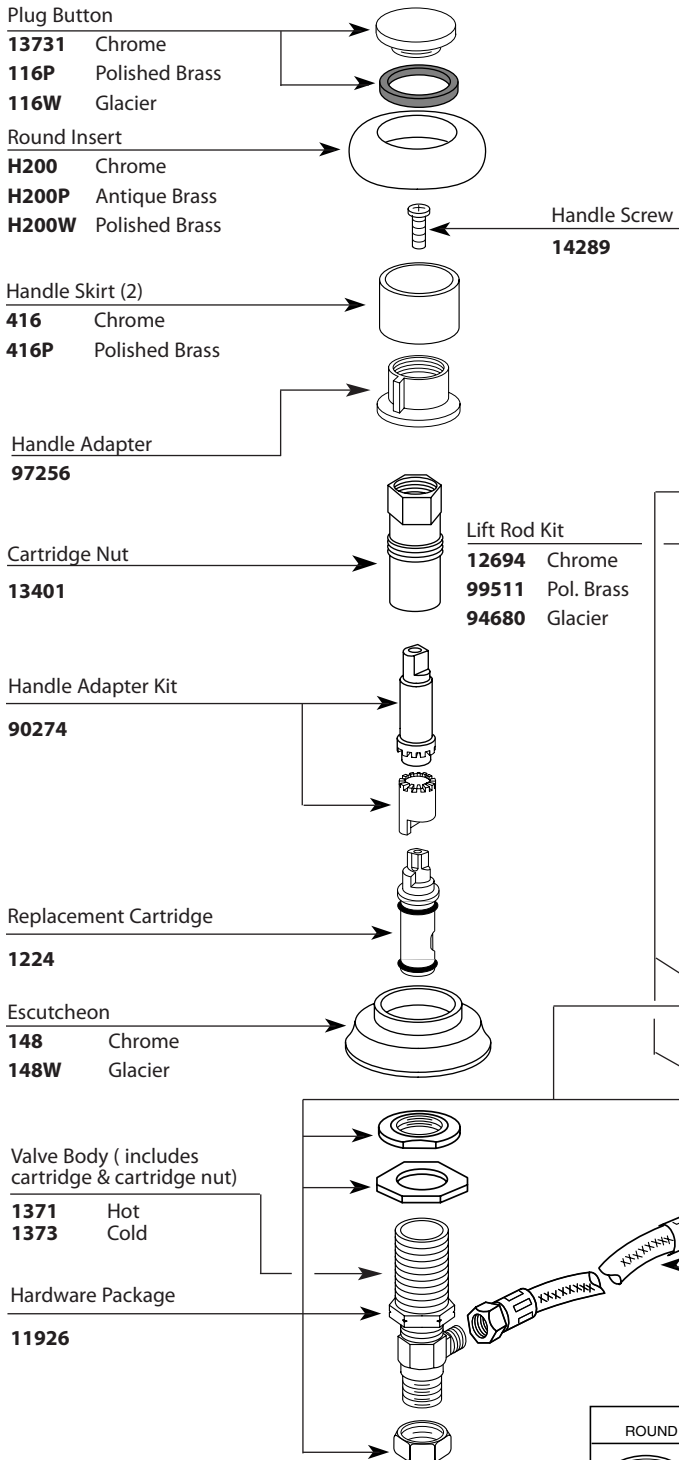

■ Order by Part Name and  
Part Number (Bold Face Type)

CONCENTRIX® Two-Handle Widespread Lavatory Faucet		
MODEL	HANDLE TYPE	FINISH
<b>DISCONTINUED SKUS</b>		
5971	Concentrix	Chrome
5971W	Concentrix	Glacier/Chrome
5971P	Concentrix	Polished Brass
5973	Concentrix	Chrome/Pol. Brass
5973W	Concentrix	Glacier/Pol. Brass

**OPTIONAL HANDLE INSERT KITS**

ROUND	SQUARE	GROOVED	DIAMOND CUT	ROPE
<b>H200</b> CHROME <b>H200W</b> GLACIER <b>H200P</b> POLISHED BRASS	<b>H201</b> CHROME <b>H201W</b> GLACIER <b>H201P</b> POLISHED BRASS	<b>H202</b> CHROME <b>H202W</b> GLACIER <b>H202P</b> POLISHED BRASS	<b>H204</b> CHROME <b>H204P</b> POLISHED BRASS	<b>H205</b> CHROME <b>H205W</b> GLACIER <b>H205P</b> POLISHED BRASS