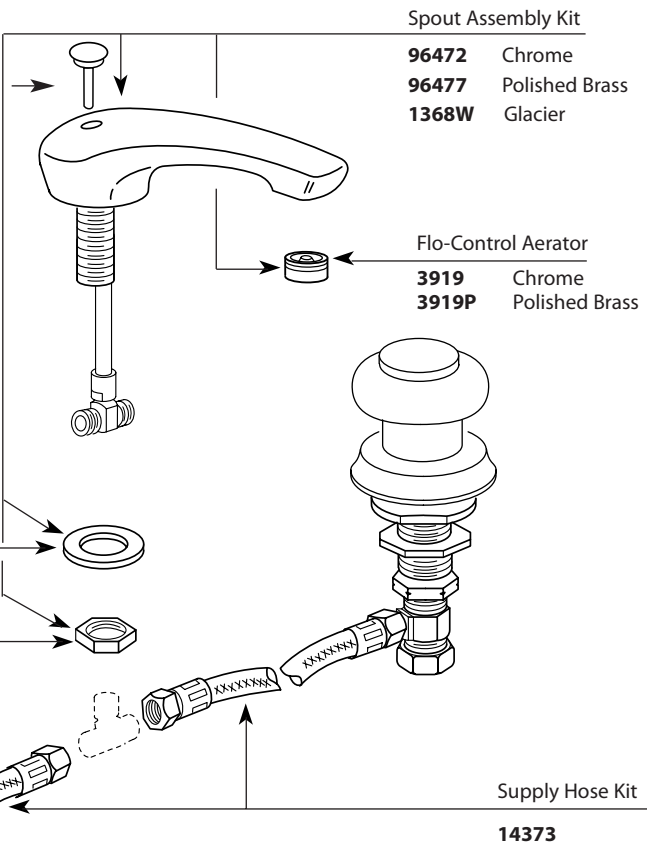

■ Order by Part Name and  
Part Number (Bold Face Type)

CONCENTRIX® Two-Handle Widespread Lavatory Faucet		
MODEL	HANDLE TYPE	FINISH
<b>DISCONTINUED SKUS</b>		
5971	Concentrix	Chrome
5971W	Concentrix	Glacier/Chrome
5971P	Concentrix	Polished Brass
5973	Concentrix	Chrome/Pol. Brass
5973W	Concentrix	Glacier/Pol. Brass

**OPTIONAL HANDLE INSERT KITS**

ROUND	SQUARE	GROOVED	DIAMOND CUT	ROPE
<b>H200</b> CHROME <b>H200W</b> GLACIER <b>H200P</b> POLISHED BRASS	<b>H201</b> CHROME <b>H201W</b> GLACIER <b>H201P</b> POLISHED BRASS	<b>H202</b> CHROME <b>H202W</b> GLACIER <b>H202P</b> POLISHED BRASS	<b>H204</b> CHROME <b>H204P</b> POLISHED BRASS	<b>H205</b> CHROME <b>H205W</b> GLACIER <b>H205P</b> POLISHED BRASS