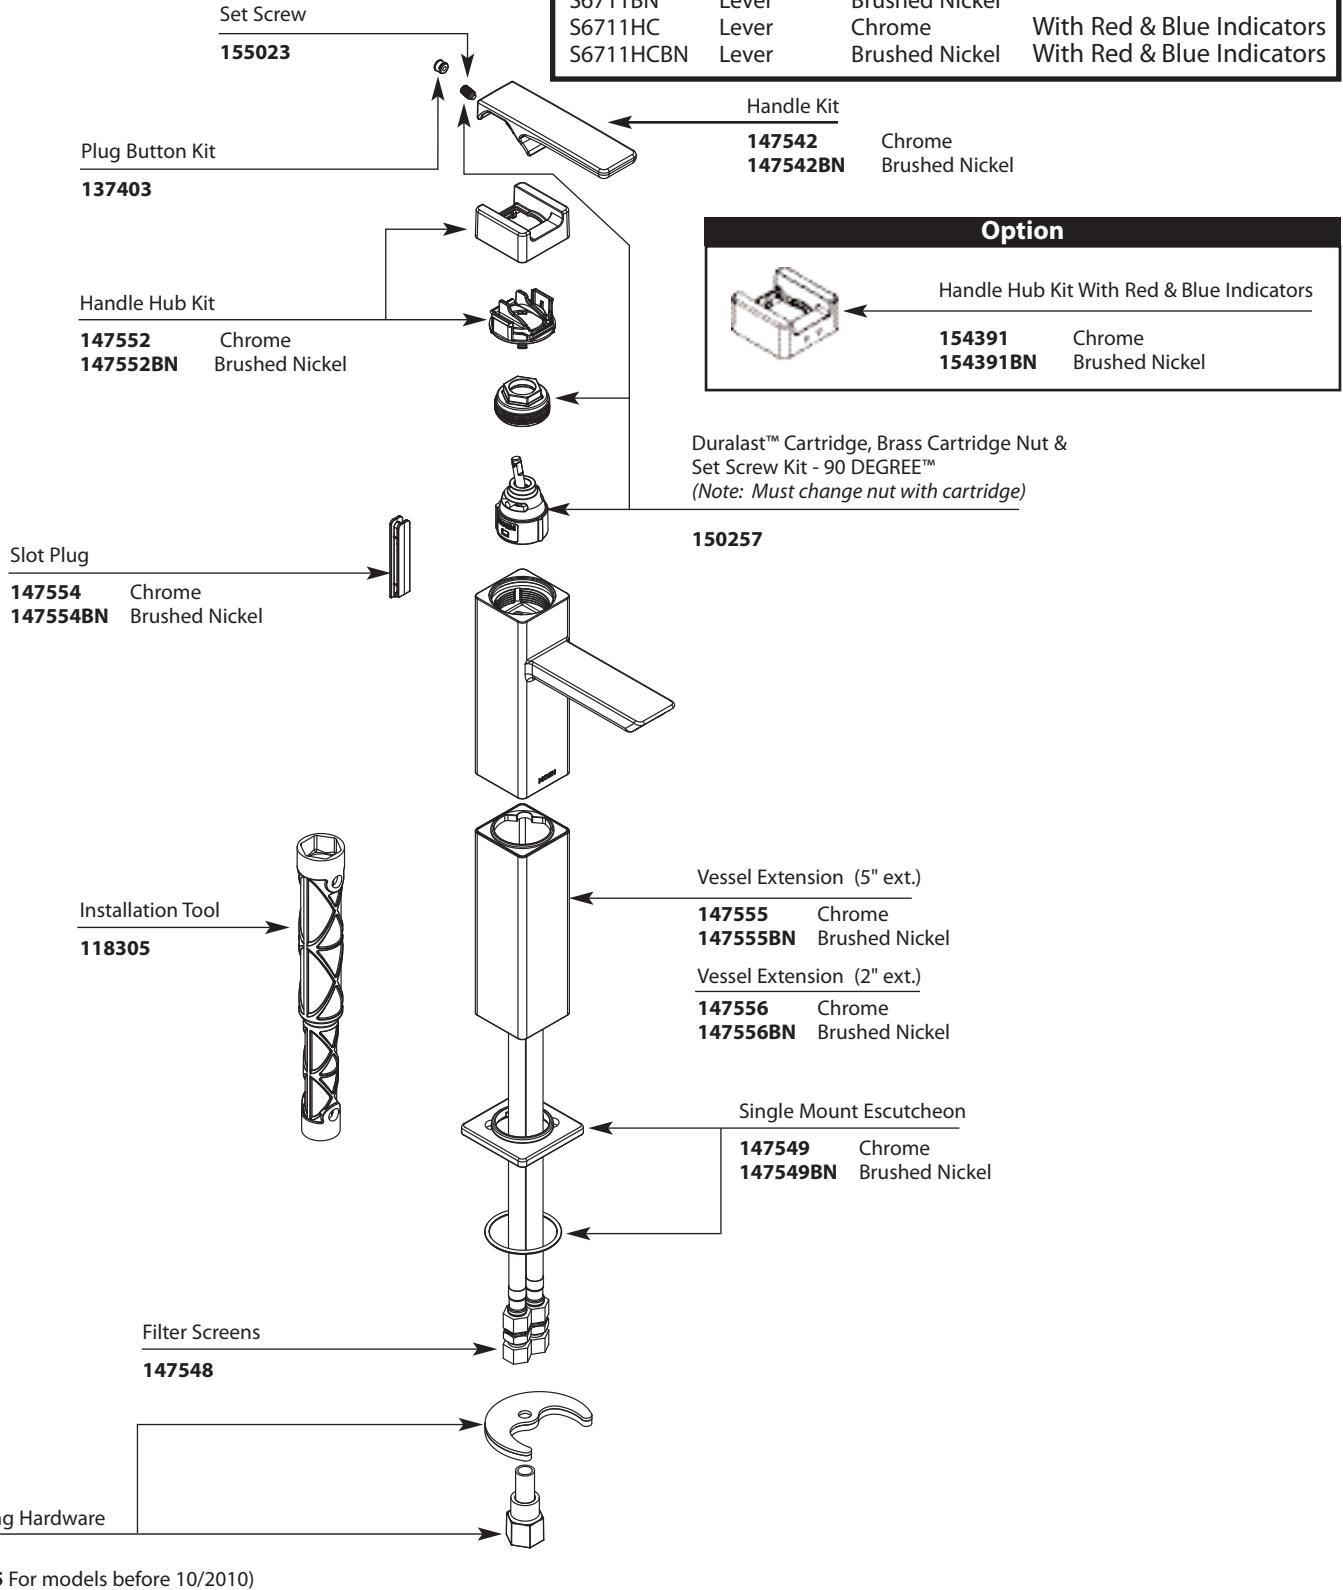

Buy it for looks. Buy it for life.®

■ Order by Part Number

*There is more than 1 version of this model.
Page down to identify the version you have.*

Illustrated Parts

90 DEGREE™ One-Handle Lavatory Faucet			
MODEL	HANDLE	FINISH	
S6711	Lever	Chrome	
S6711BN	Lever	Brushed Nickel	
S6711HC	Lever	Chrome	With Red & Blue Indicators
S6711HCBN	Lever	Brushed Nickel	With Red & Blue Indicators