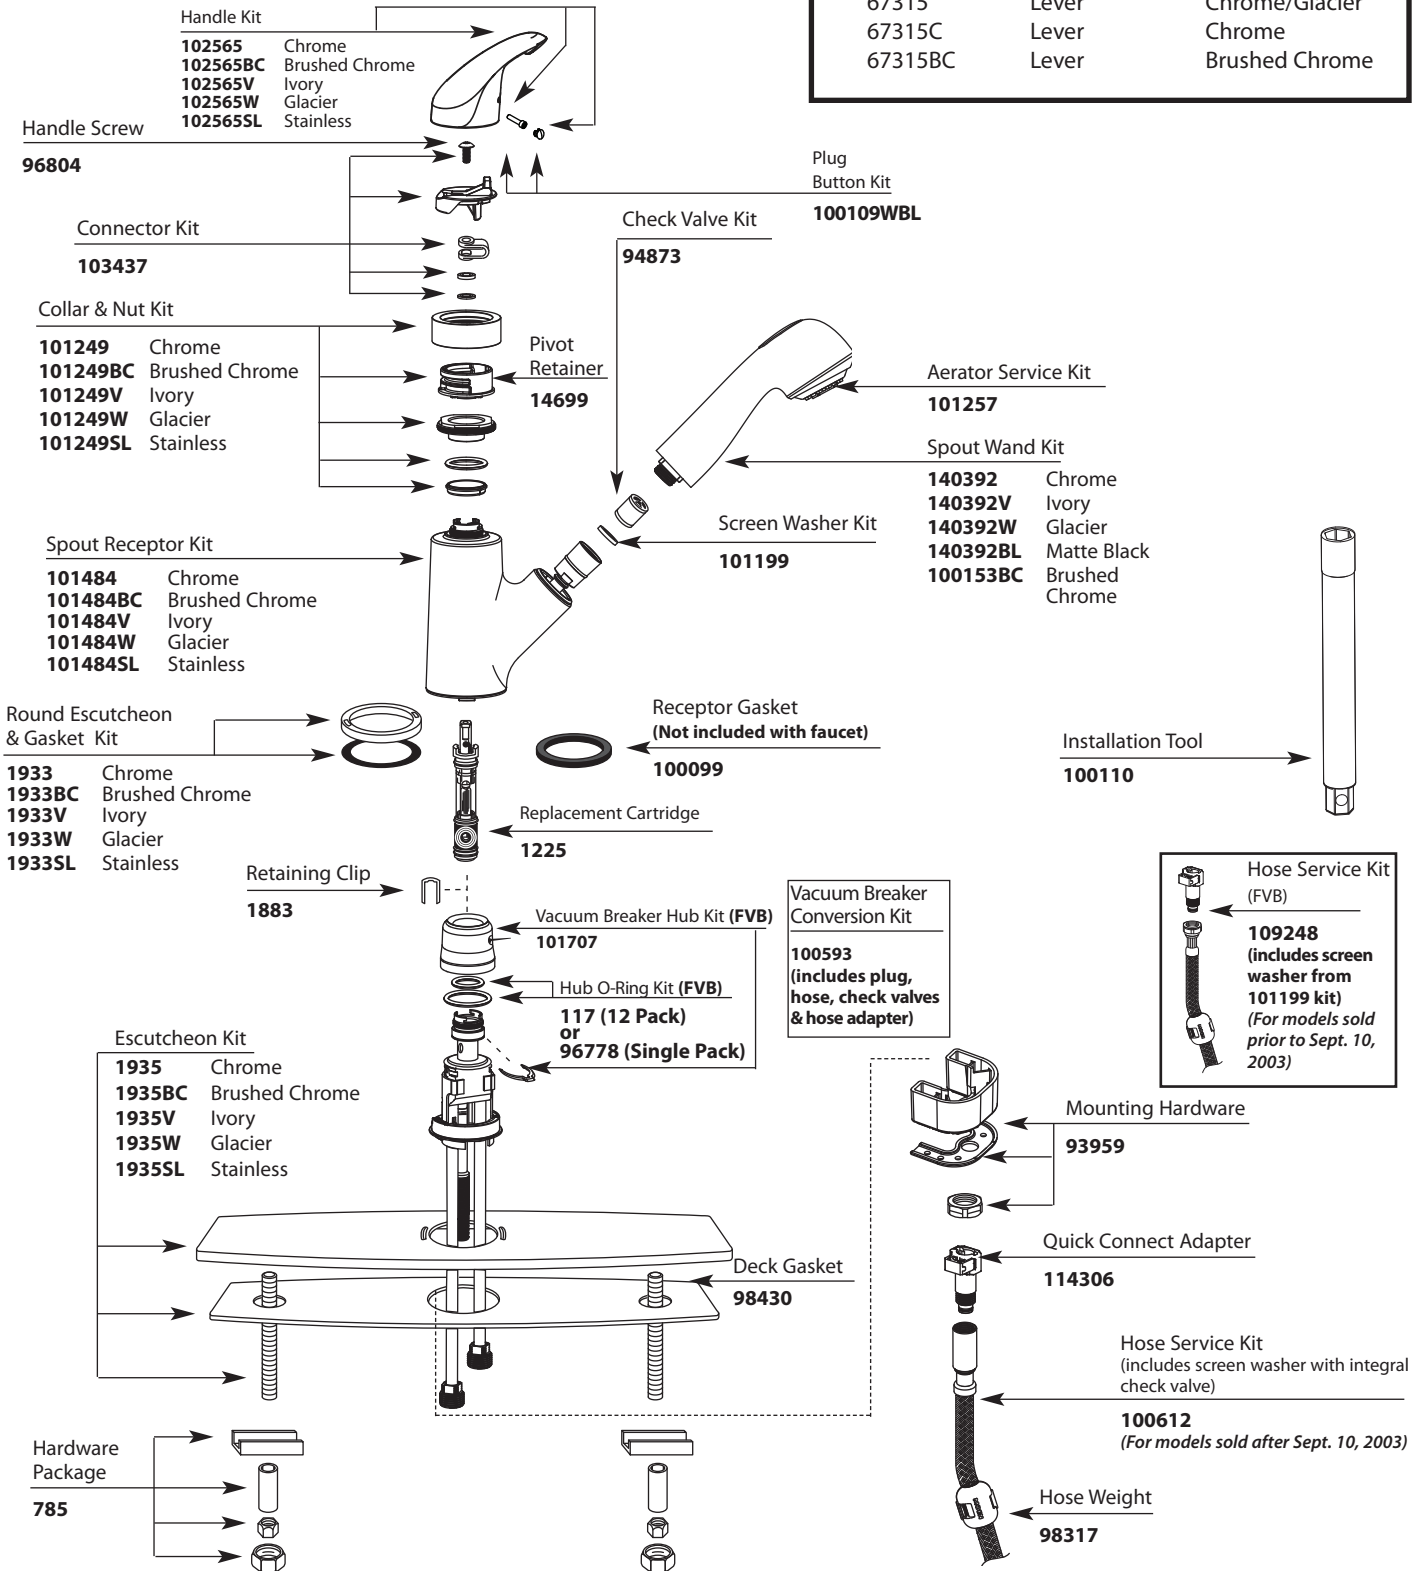

Buy it for looks. Buy it for life.®

Illustrated Parts

■ Order by Part Number

* Models before 10/06

| Integra® | | |
|---------------------------------------|--------|----------------|
| Single Control Kitchen Pullout Faucet | | |
| MODEL | HANDLE | FINISH |
| 67315 | Lever | Chrome/Glacier |
| 67315C | Lever | Chrome |
| 67315BC | Lever | Brushed Chrome |

TO ORDER PARTS CALL: 1-800-BUY-MOEN
www.moen.com