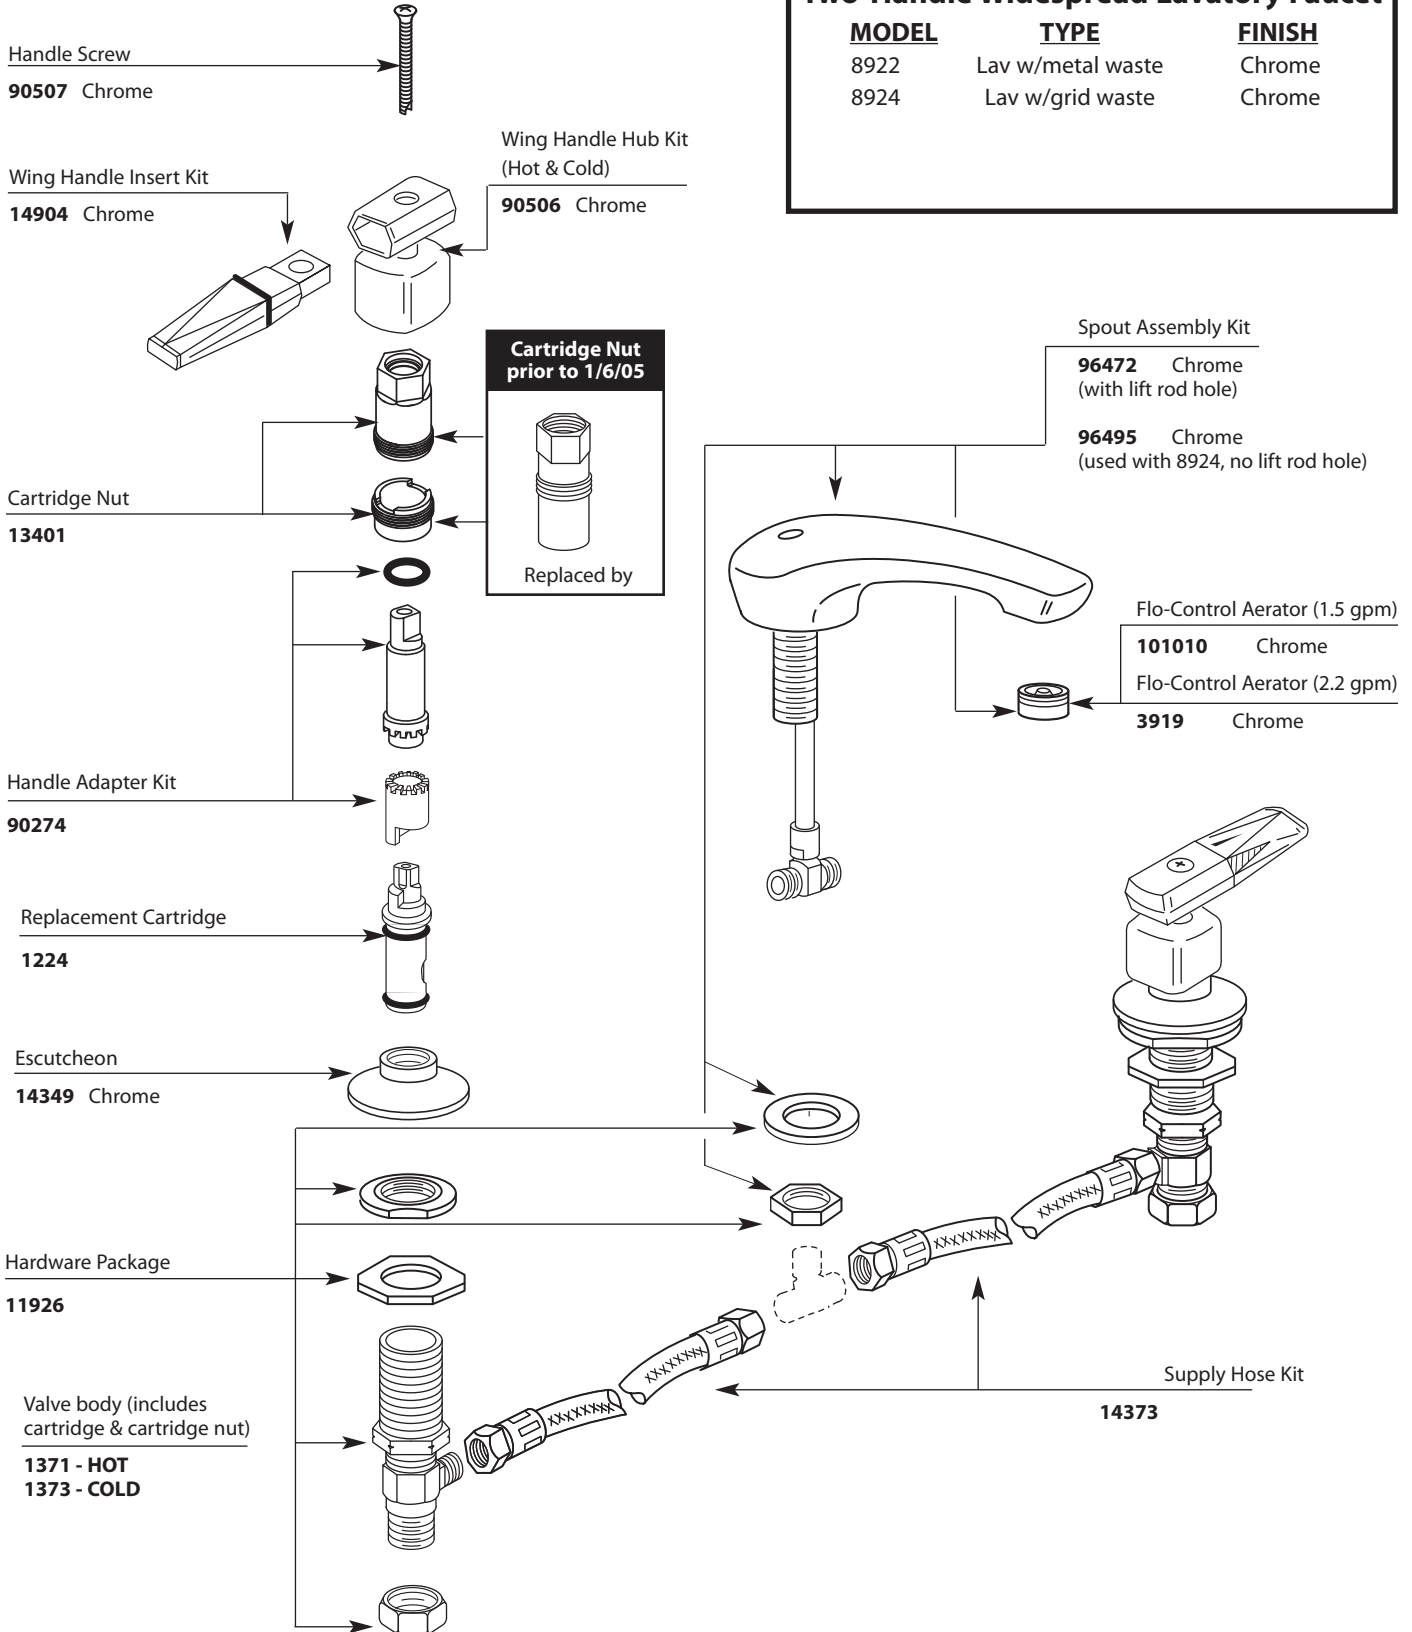

■ Order by Part Number

CHATEAU®		
Two-Handle Widespread Lavatory Faucet		
MODEL	TYPE	FINISH
8922	Lav w/metal waste	Chrome
8924	Lav w/grid waste	Chrome