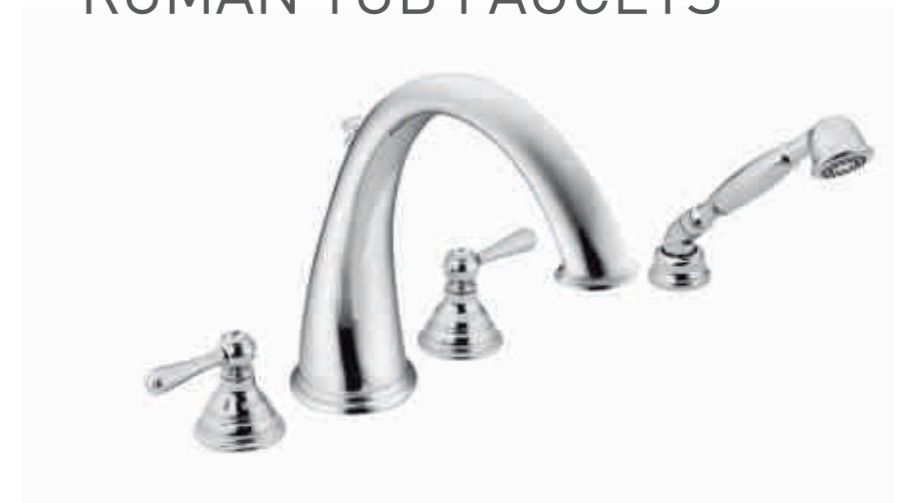

Kingsley™

The classic, antique look of Kingsley™ offers enthusiasts of traditional style the opportunity to make their bathrooms stand out. Understated details are inspired by turn-of-the-century designs, while the wide array of handle and mounting options meets today's desires for eloquent bathroom design.

BASIN FAUCETS

One handle lav faucet / 6102-01*
Vessel extension available / A1616*

Two handle wall mount lav faucet / T6107-01*
*Requires rough-in / 9400-01
Requires lav drain assembly / 140780

ROMAN TUB FAUCETS

Two handle high arc with built-in diverter
tub faucet with hand shower / T922*
*Requires rough-in / 9992

Two handle high arc widespread lav faucet / T6125-01
*Requires rough-in / 9000-01

CHOOSE YOUR FINISH