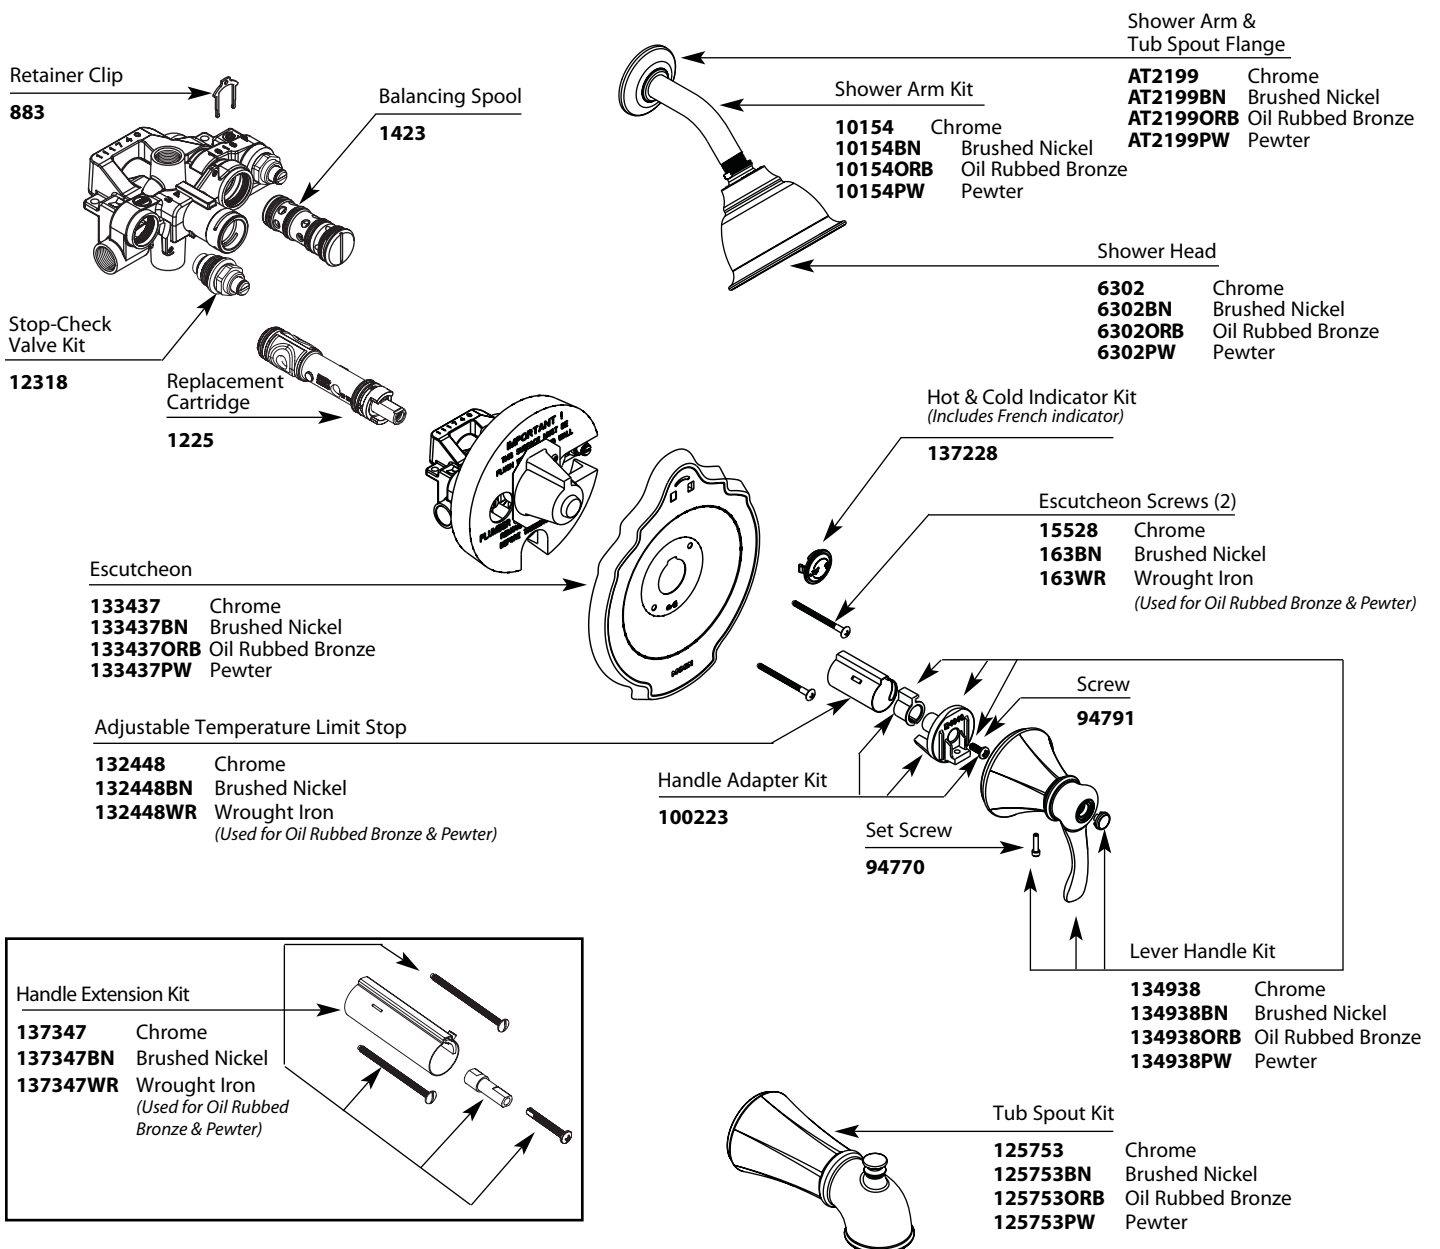

Illustrated Parts

Buy it for looks. Buy it for life.®

Valve Trim			Shower Only			Tub & Shower		
MODEL	HANDLE	FINISH	MODEL	HANDLE	FINISH	MODEL	HANDLE	FINISH
T2604	Lever	Chrome	T2605	Lever	Chrome	T2606	Lever	Chrome
T2604BN	Lever	Brushed Nickel	T2605BN	Lever	Brushed Nickel	T2606BN	Lever	Brushed Nickel
T2604ORB	Lever	Oil Rubbed Bronze	T2605ORB	Lever	Oil Rubbed Bronze	T2606ORB	Lever	Oil Rubbed Bronze
T2604PW	Lever	Pewter	T2605PW	Lever	Pewter	T2606RPW	Lever	Pewter

■ Order by Part Number

TO ORDER PARTS CALL: 1-800-BUY-MOEN

www.moen.com