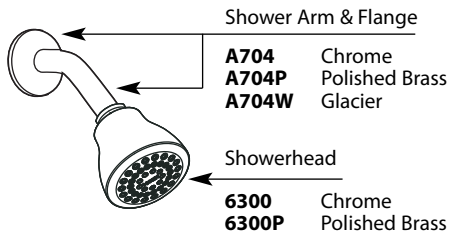

Buy it for looks. Buy it for life.®

Illustrated Parts

■ Order by Part Number

MOENTROL® Single-Handle Tub/Shower Valve Only								
Valve Trim		Shower Only		Tub & Shower				
MODEL	FINISH	MODEL	FINISH	MODEL	FINISH			
3170	Chrome	3175	Chrome	3189	Chrome			
3150	Chrome							
DISCONTINUED SKUS								
3170A	Antique Brass	3175P	Polished Brass	3189P	Polished Brass			
3170P	Polished Brass	3175S	Sand	3189W	Glacier			
3150P	Polished Brass	3175W	Glacier	3189S	Sand			
3142	Chrome	3155P	Polished Brass	3169P	Polished Brass			
8350	Chrome			3143	Chrome			
8351	Chrome			3144	Chrome			
				3147	Chrome			