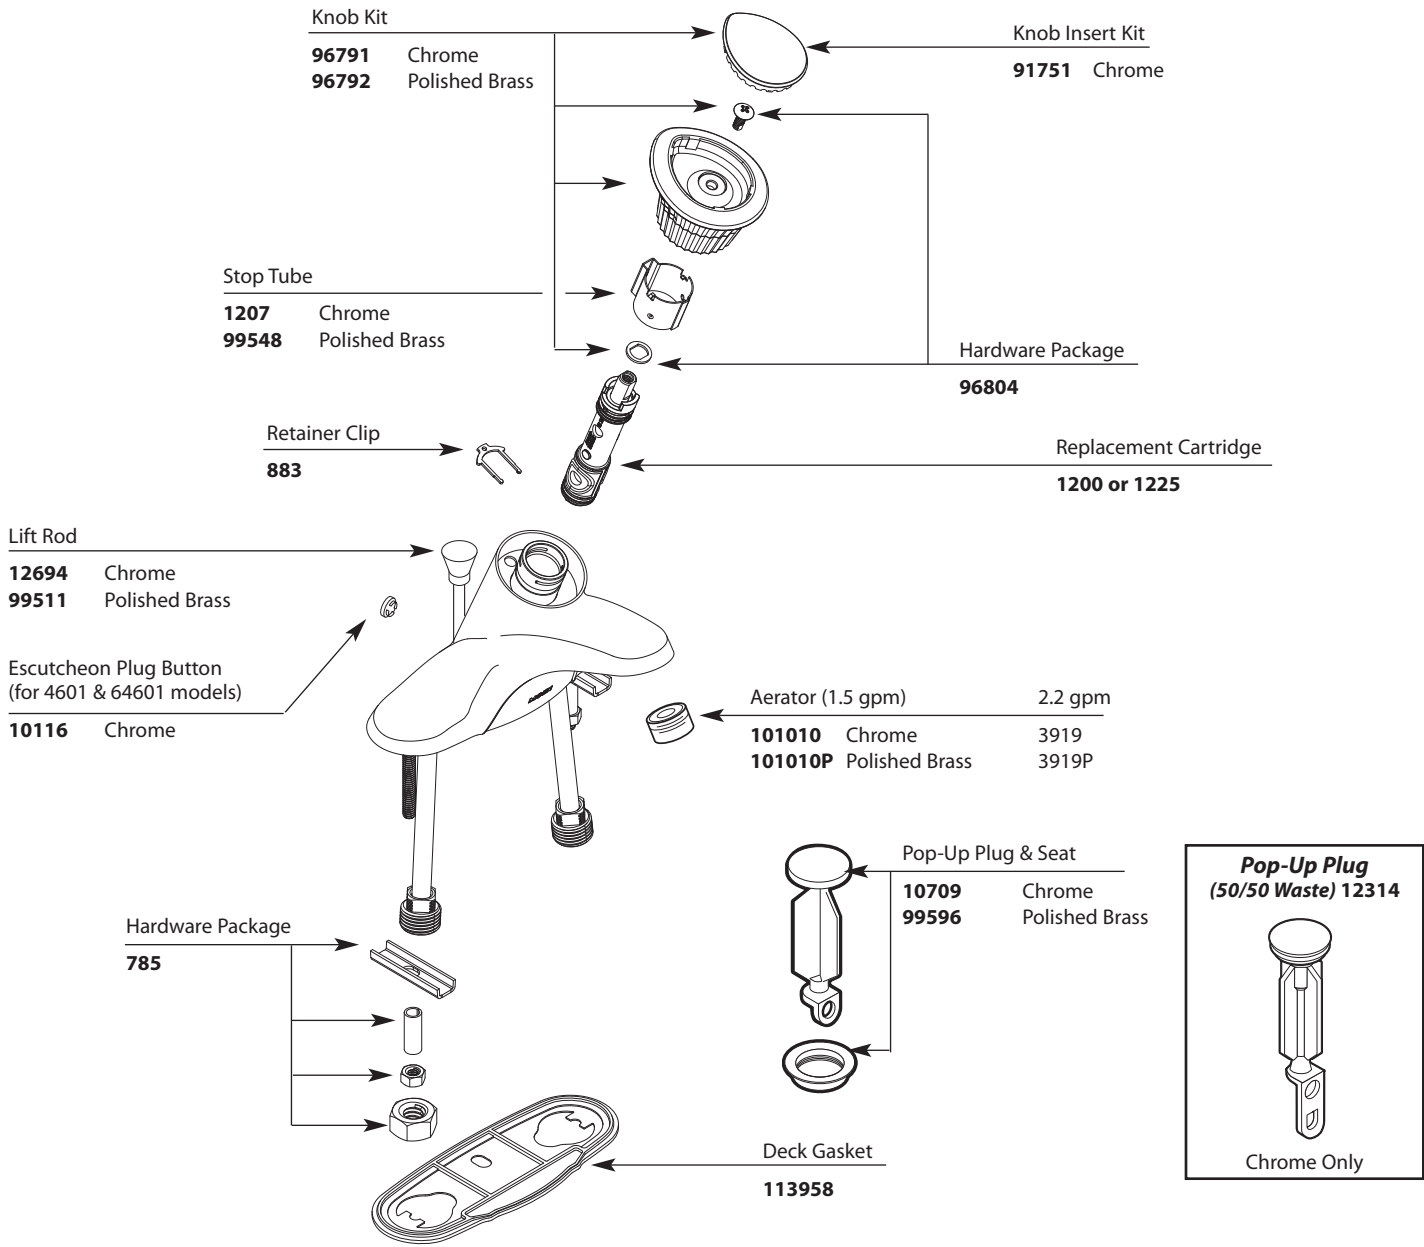

Buy it for looks. Buy it for life.®

Illustrated Parts

■ Order by Part Number

CHATEAU®			
Single-Handle Lavatory Faucet			
<u>MODEL</u>		<u>WASTE</u>	<u>FINISH</u>
4601	Lav 1/2" connections	None	Chrome
4621	Lav 1/2" connections	Metallic	Chrome
4621P	Lav 1/2" connections	Metallic	Polished Brass
4625	Lav 1/2" connections	Metallic	Chrome
64601	Lav 16" supplies	None	Chrome
64620	Lav 1/2" connections	Metallic	Chrome
64621	Lav 1/2" connections	50/50	Chrome
64624	Lav 16" supplies	Metallic	Chrome
64625	Lav 16" supplies	50/50	Chrome

MOEN, CHATEAU, 300025268