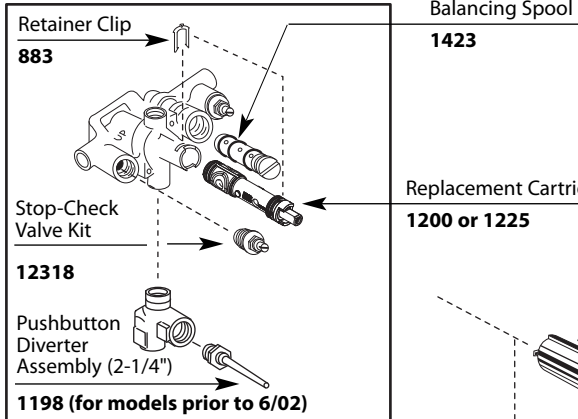

Buy it for looks. Buy it for life.®

■ Order by Part Number

Illustrated Parts

LEGEND® MOENTROL® Single-Handle Tub/Shower Valve And Trim With Push Button Diverter			
VALVE ONLY		TUB & SHOWER	
Model	Finish	Model	Finish
3270	Chrome	3285	Chrome
DISCONTINUED		DISCONTINUED	
3270P	Polished Brass	3285P	Polished Brass

1" Handle Extension Kit
w/Adjustable Temperature
Limit Stop
137347 Chrome