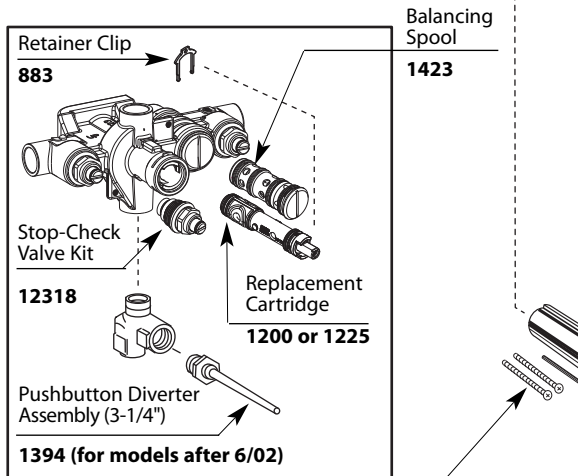

Buy it for looks. Buy it for life.®

■ Order by Part Number

Illustrated Parts

LEGEND® MOENTROL® Single-Handle Tub/Shower Valve And Trim With Push Button Diverter			
VALVE ONLY		TUB & SHOWER	
Model	Finish	Model	Finish
3270	Chrome	3285	Chrome
DISCONTINUED		DISCONTINUED	
3270P	Polished Brass	3285P	Polished Brass

1" Handle Extension Kit
w/Adjustable Temperature
Limit Stop
137347 Chrome