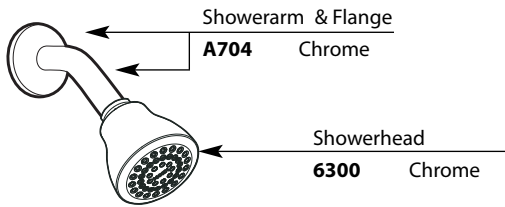

Buy it for looks. Buy it for life.®

■ Order by Part Number

Illustrated Parts

LEGEND® MOENTROL® Single-Handle Tub/Shower Valve And Trim With Push Button Diverter			
VALVE ONLY		TUB & SHOWER	
Model	Finish	Model	Finish
3270	Chrome	3285	Chrome
DISCONTINUED		DISCONTINUED	
3270P	Polished Brass	3285P	Polished Brass

1" Handle Extension Kit
w/Adjustable Temperature
Limit Stop
137347 Chrome