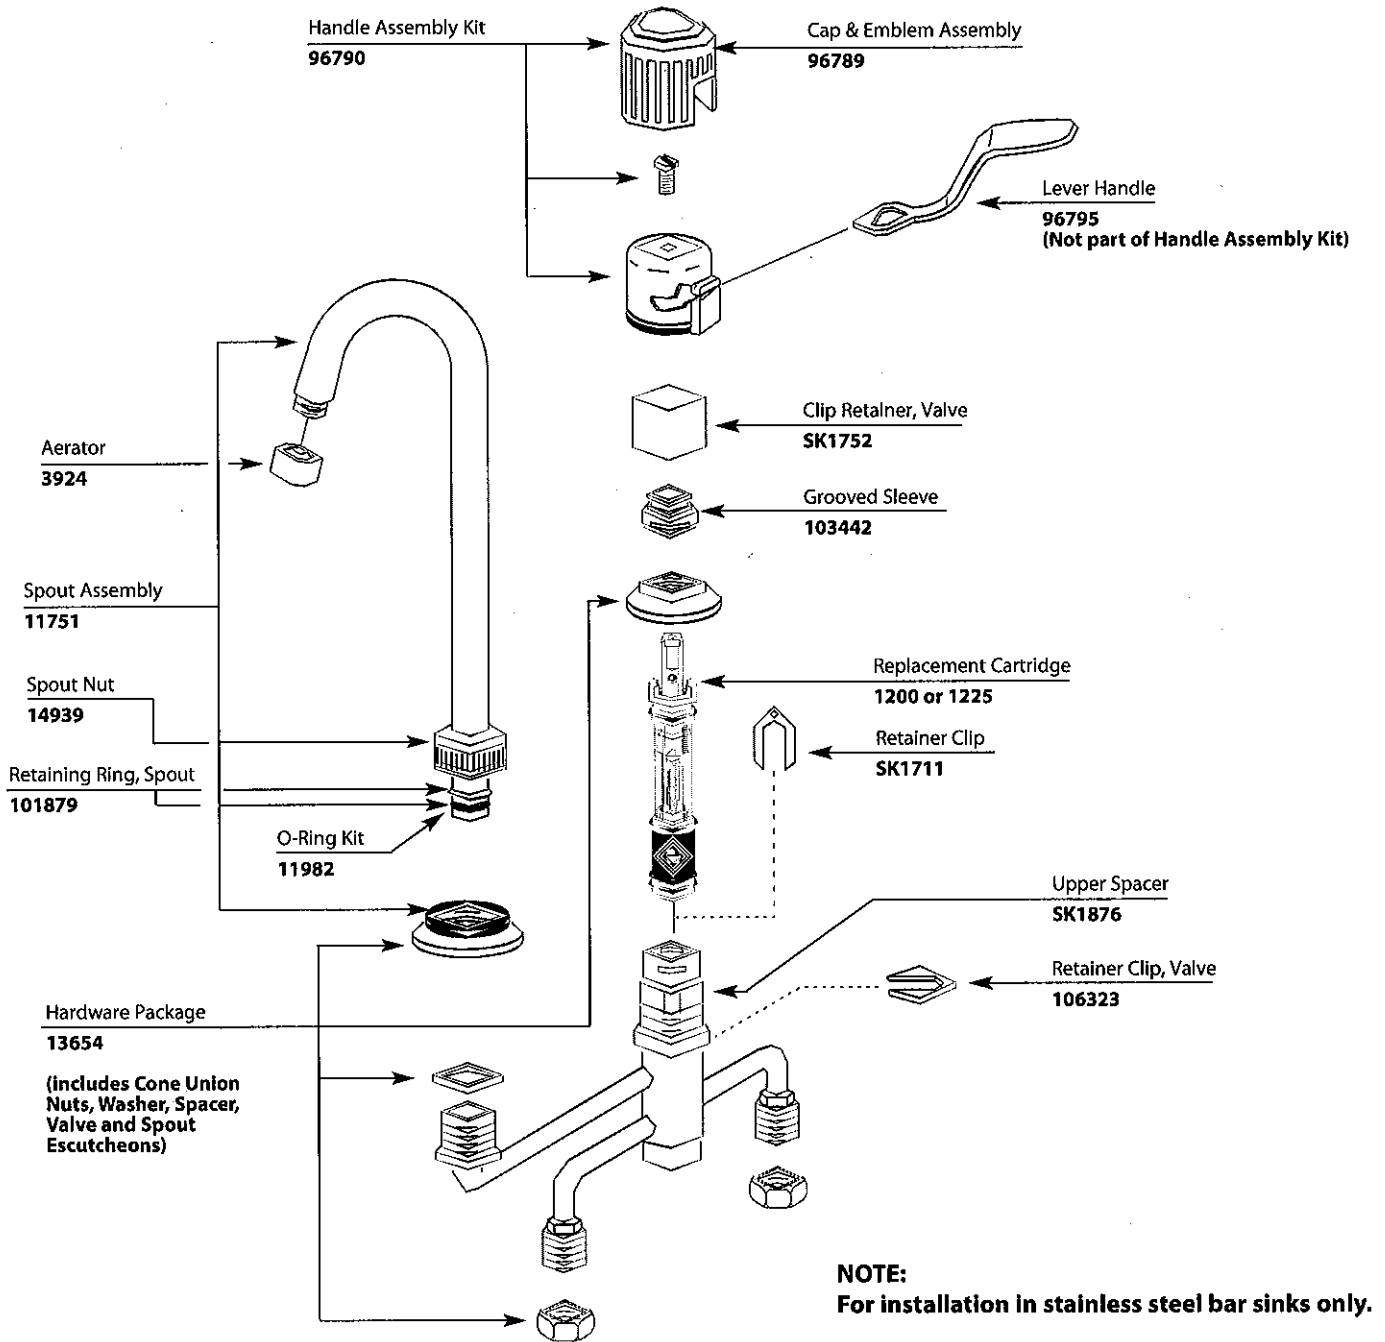

Buy it for looks. Buy it for life.®

■ Order by Part Number

# Illustrated Parts

CHATEAU®		
Single Handle Lever Style Bar Faucet		
MODEL	HANDLE	FINISH
4901	Lever	Chrome

**NOTE:**  
For installation in stainless steel bar sinks only.

**TO ORDER PARTS CALL: 1-800-BUY-MOEN**  
[www.moen.com](http://www.moen.com)