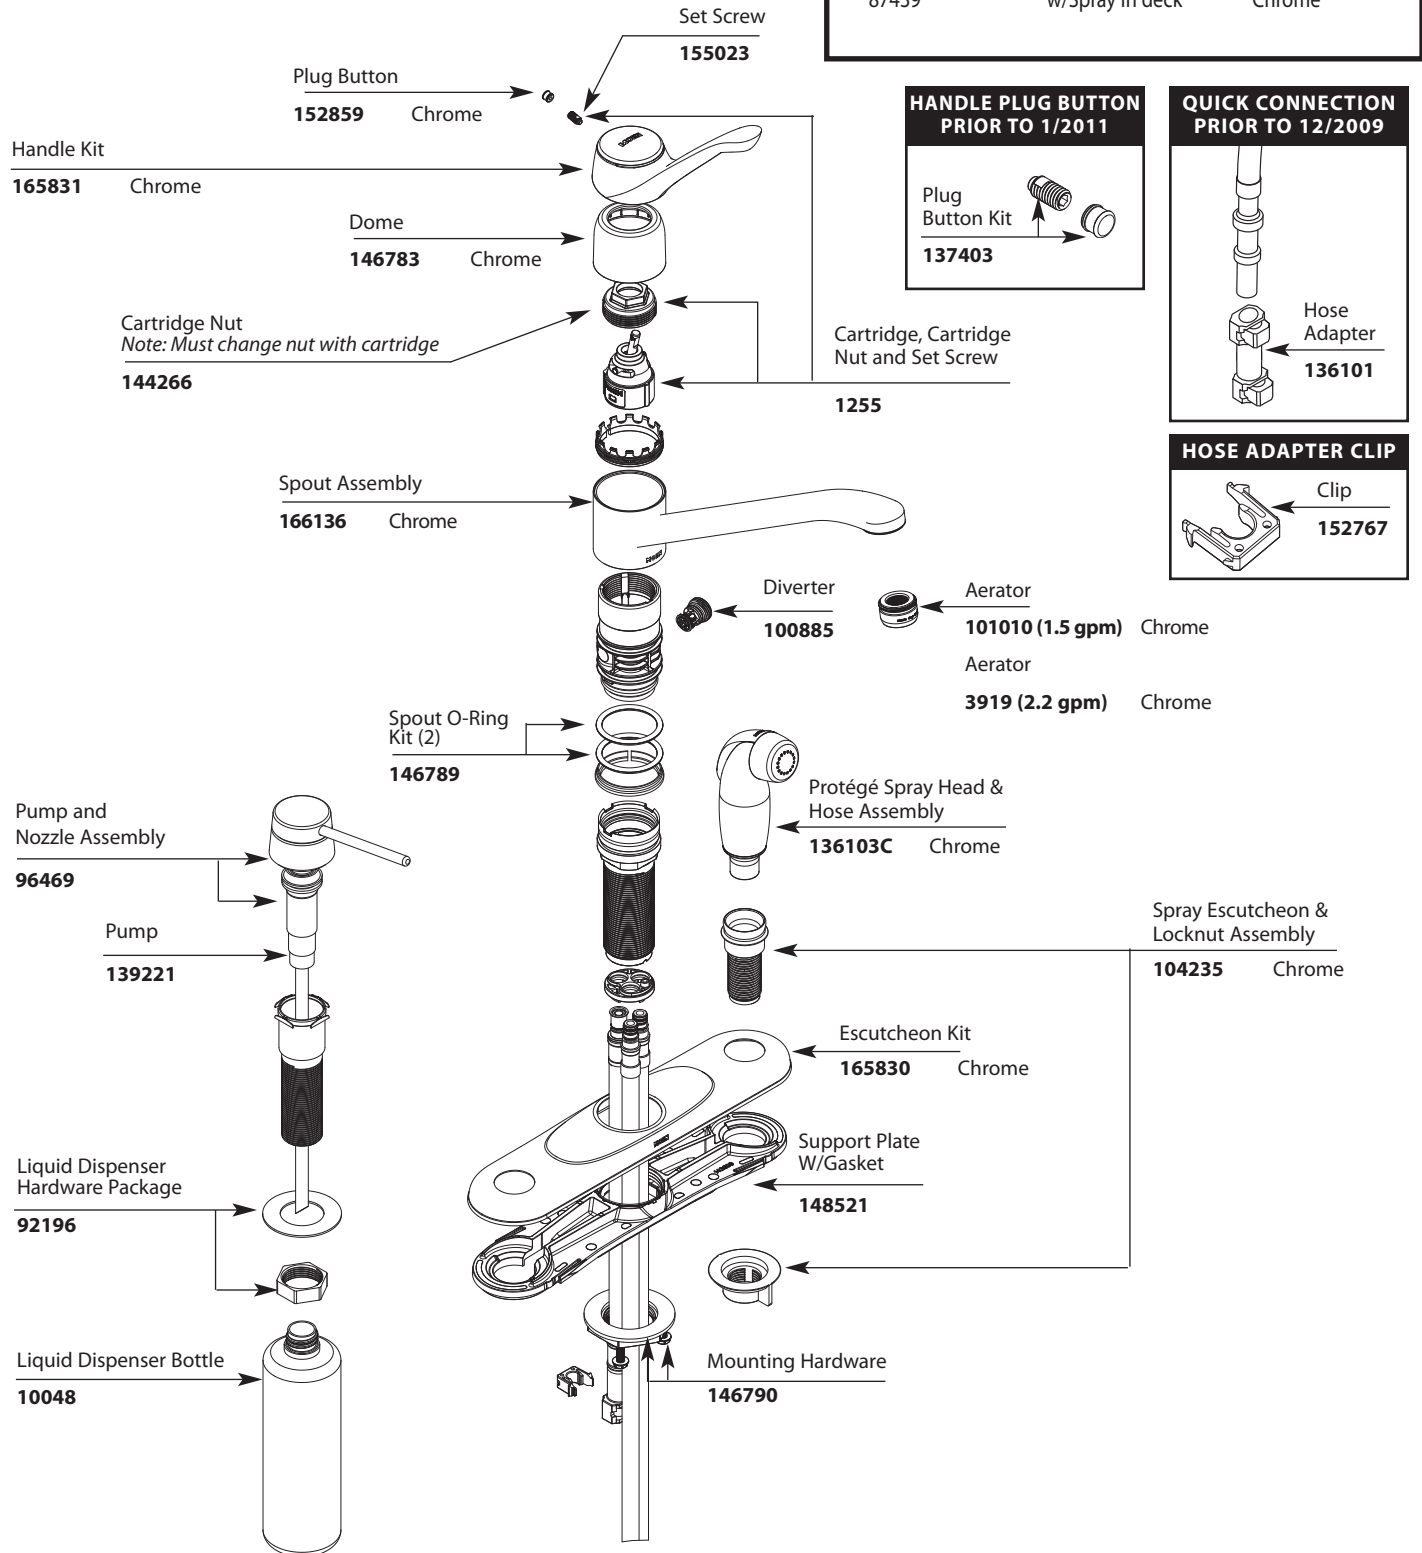

Buy it for looks. Buy it for life.®

■ Order by Part Number

*There is more than 1 version of this model.
Page down to identify the version you have.*

Illustrated Parts

MANOR®
Single-Handle Kitchen Faucet

MODEL 87439	w/Spray in deck	FINISH Chrome
-----------------------	-----------------	-------------------------

Buy it for looks. Buy it for life.®

Illustrated Parts

MANOR®
Single-Handle Kitchen Faucet
MODEL 87439 **FINISH** Chrome
 w/Spray in deck

FOR MODELS WITH THREADED CONNECTION

Protégé Spray Head & Hose Assembly
104234 Chrome

FOR MODELS WITH HYDROLOCK® CONNECTION

Escutcheon Kit
102423C Chrome
 Protégé Spray Head & Hose Assembly
136103C Chrome