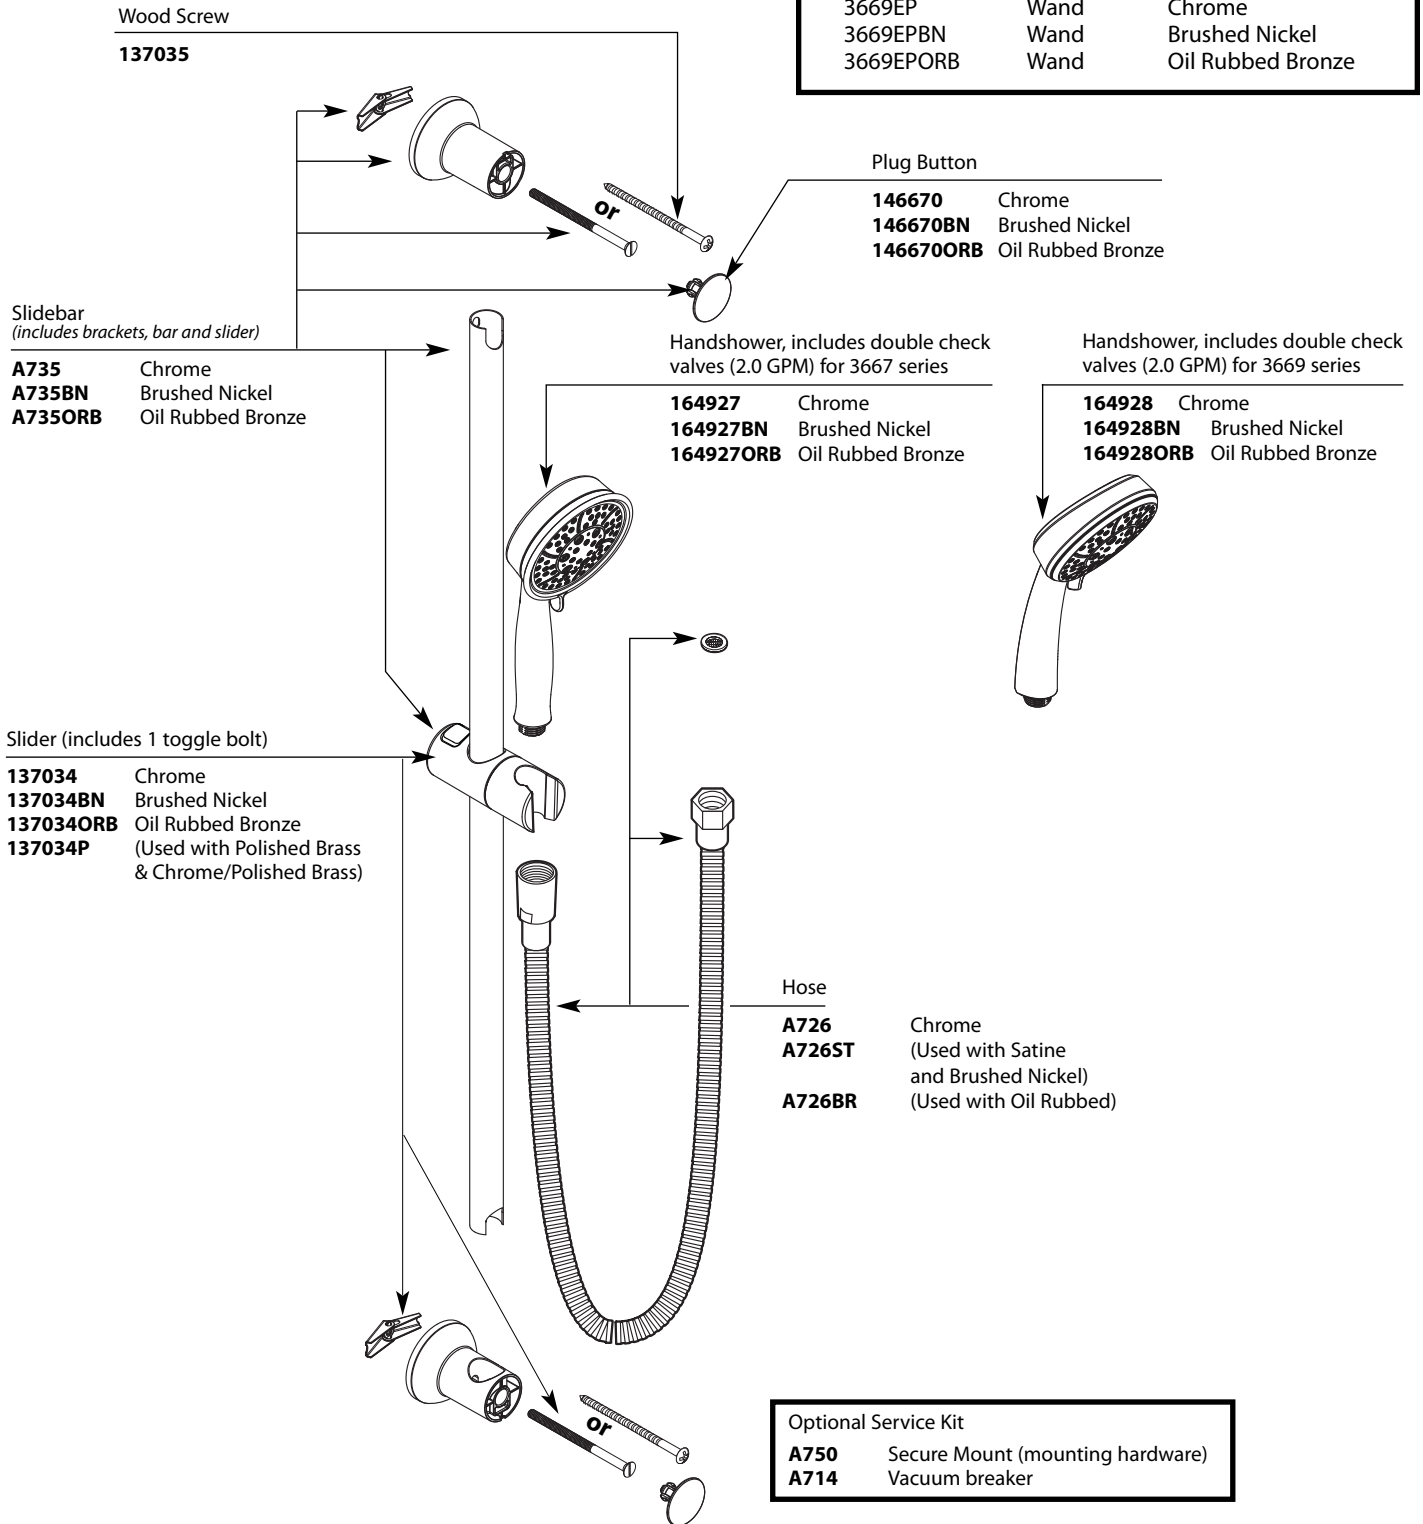

Buy it for looks. Buy it for life.®

Illustrated Parts

Four Function Handshower

MODEL	TYPE	FINISH
3667EP	Wand	Chrome
3667EPBN	Wand	Brushed Nickel
3667EPORB	Wand	Oil Rubbed Bronze
3669EP	Wand	Chrome
3669EPBN	Wand	Brushed Nickel
3669EPORB	Wand	Oil Rubbed Bronze

Optional Service Kit	
A750	Secure Mount (mounting hardware)
A714	Vacuum breaker