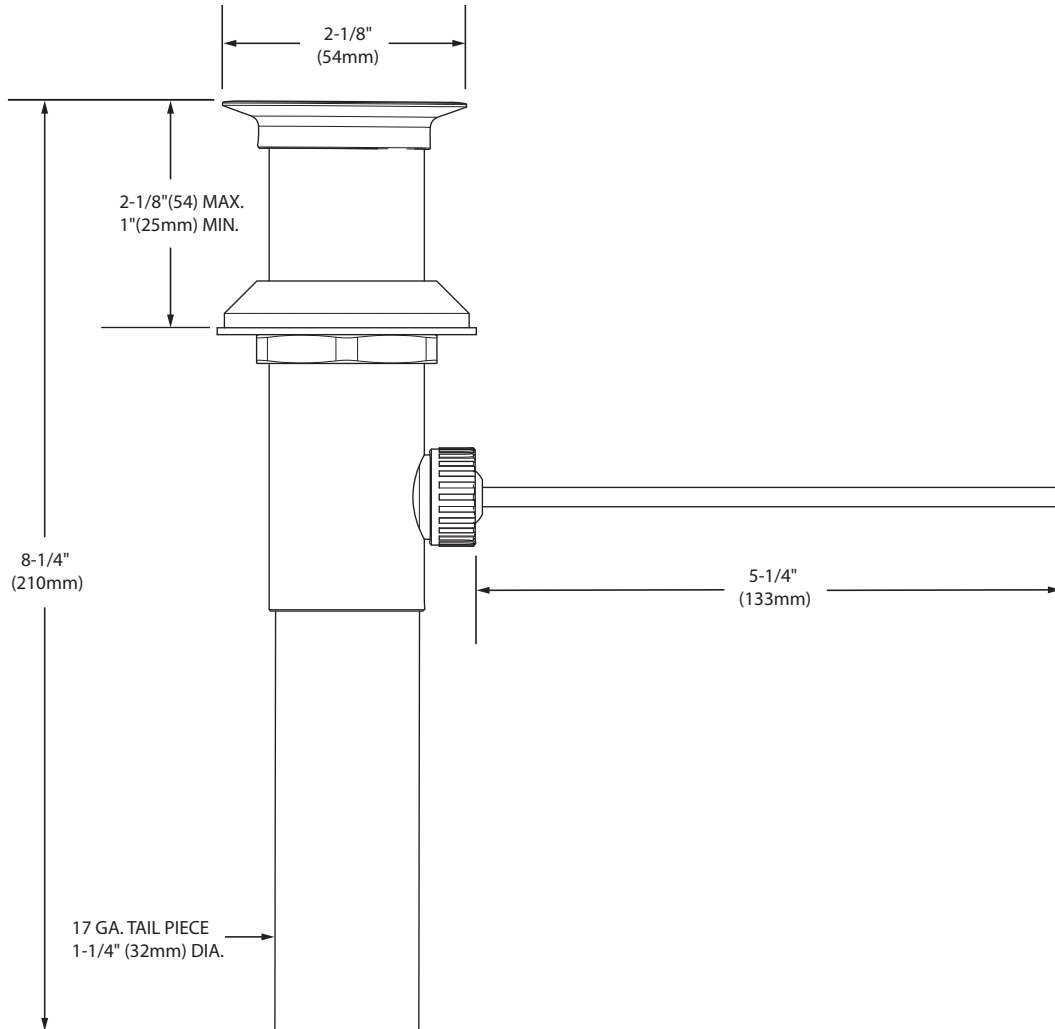

Buy it for looks. Buy it for life.®

Specifications

DESCRIPTION

- Metal construction
- With overflow

STANDARDS

- Third party certified to: ASME A112.18.2 and CSA B-125.1 and all applicable requirements referenced therein

WARRANTY

- Lifetime limited warranty against leaks, drips and finish defects to the original consumer purchaser
- 5 year warranty if used in commercial installations

**1-1/4" Drain
with Overflow**

Models: 10790 SERIES

CRITICAL DIMENSIONS

(DO NOT SCALE)