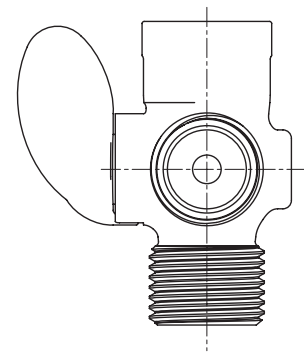

Buy it for looks. Buy it for life.®

Specifications

DESCRIPTION

- Shower arm diverter
- Available in various finishes identified by suffix
- 1/2" IPS connection

WARRANTY

- Lifetime limited warranty against leaks, drips and finish defects to the original consumer purchaser
- 5 year warranty if used in commercial installations

Shower Arm Diverter

MODEL

A720 series

CRITICAL DIMENSIONS

(DO NOT SCALE)

FOR MORE INFORMATION CALL: 1-800-BUY-MOEN

www.moen.com