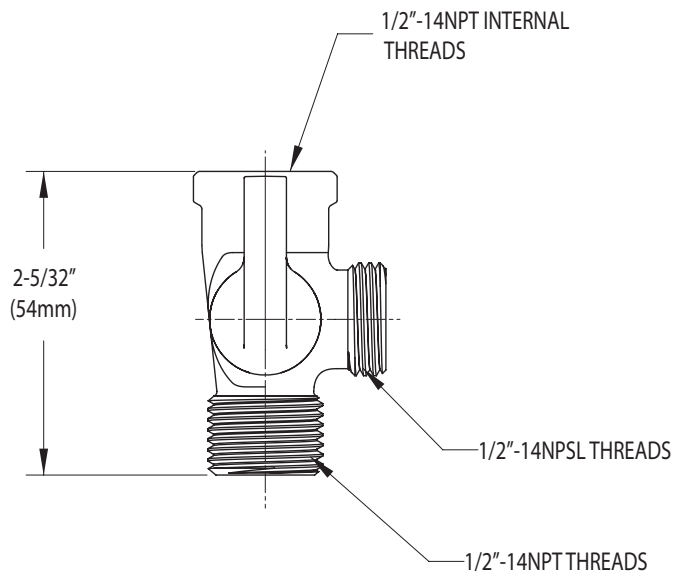

Buy it for looks. Buy it for life.®

Specifications

DESCRIPTION

- Shower arm diverter
- Available in various finishes identified by suffix
- 1/2" IPS connection

WARRANTY

- Lifetime limited warranty against leaks, drips and finish defects to the original consumer purchaser
- 5 year warranty if used in commercial installations

Shower Arm Diverter

MODEL

A720 series

CRITICAL DIMENSIONS

(DO NOT SCALE)

FOR MORE INFORMATION CALL: 1-800-BUY-MOEN

www.moen.com