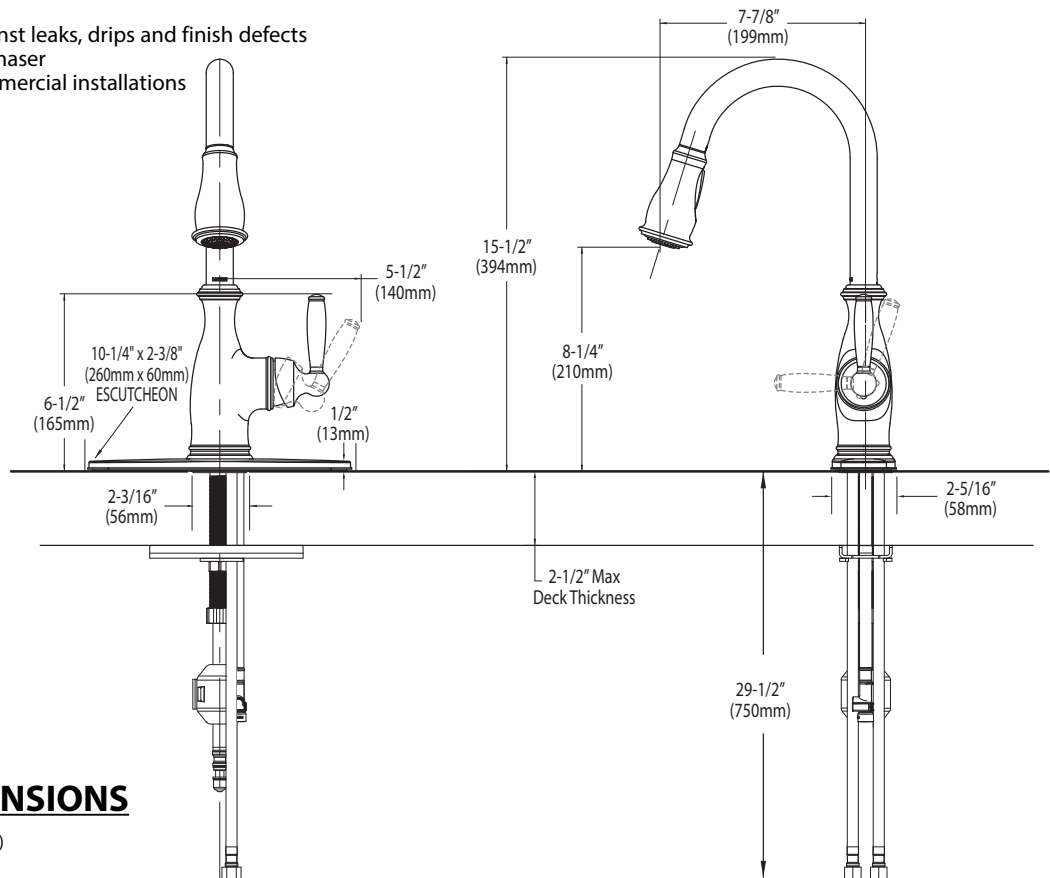

**OPERATION**

- Lever style handle
- Temperature controlled by 100° arc of handle travel
- Operates with less than 5 lbs. of force
- Operates in stream or spray mode in the pullout or retracted position
- When filling a vessel outside the sink, the pause feature conveniently stops the flow of water as the wand passes over the counter top

**FLOW**

- Flow is limited to 1.5 gpm (5.7 L/min) at 60 psi

**CARTRIDGE**

- 1255™ Duralast™ cartridge for Single-Handle Faucets

**STANDARDS**

- Third party certified to IAPMO Green, ASME A112.18.1/CSA B125.1 and all applicable requirements referenced therein including NSF 61/9
- Meets CalGreen and Georgia SB370 requirements
- Complies with California Proposition 65 and with the Federal Safe Drinking Water Act
- The backflow protection system in the device consists of two independently operating check valves, a primary and a secondary which prevent backflow

# Specifications

**BRANTFORD™**  
**Single Handle High Arc**  
**Pulldown Kitchen Faucet**

**Models:** 7185 series

**NOTE:** THIS FAUCET IS DESIGNED TO BE INSTALLED  
THRU 1 OR 3 HOLES, 1-1/2" (38mm) MIN. DIA.

**CRITICAL DIMENSIONS**

(DO NOT SCALE)