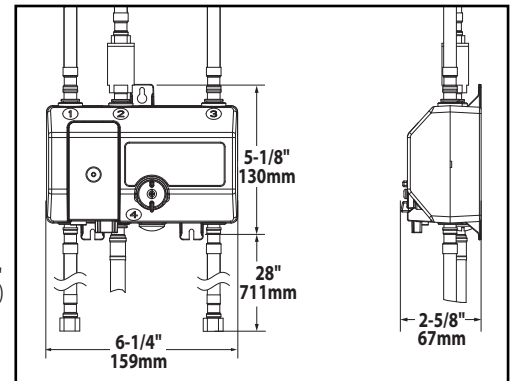

MotionSense™ Single Handle High Arc Pulldown Kitchen Faucet

Models: 7594E series

NOTE: THIS FAUCET IS DESIGNED TO BE INSTALLED
THRU 1 OR 3 HOLES, 1-1/2" (38mm) MIN. DIA.

CRITICAL DIMENSIONS

(DO NOT SCALE)

Close up view of Control Box

Battery Holder