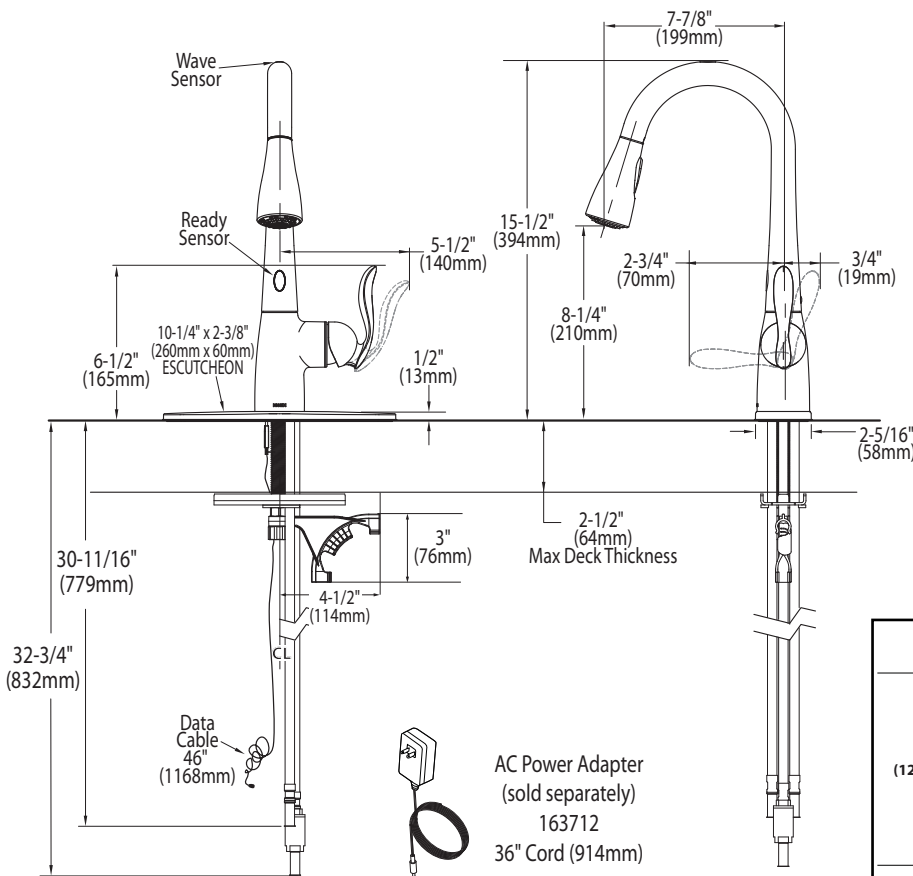

OPERATION

- Lever style handle
- Temperature controlled by 100° arc of handle travel
- Operates with less than 5 lbs. of force
- Operates in stream or spray mode in the pulldown or retracted position
- Spout rotates 100 degrees
- When filling a vessel outside the sink, the pause feature conveniently stops the flow of water as the wand passes over the counter top

FLOW

- Flow is limited to 2.0 gpm (7.6 L/min) at 60 psi

CARTRIDGE

- 1255™ Duralast™ cartridge for Single-Handle Faucets

STANDARDS

- Third party certified to ASME A112.18.1/CSA B125.1 and all applicable requirements referenced therein including NSF 61/9
- Meets Georgia SB370 requirements
- Complies with California Proposition 65 and with the Federal Safe Drinking Water Act
- The backflow protection system in the device consists of two independently operating check valves, a primary and a secondary which prevent backflow
- **ADA** for lever handle

MotionSense™ Single Handle High Arc Pulldown Kitchen Faucet

Models: 7594E series

NOTE: THIS FAUCET IS DESIGNED TO BE INSTALLED
THRU 1 OR 3 HOLES, 1-1/2" (38mm) MIN. DIA.

CRITICAL DIMENSIONS

(DO NOT SCALE)

Close up view of Control Box

Battery Holder