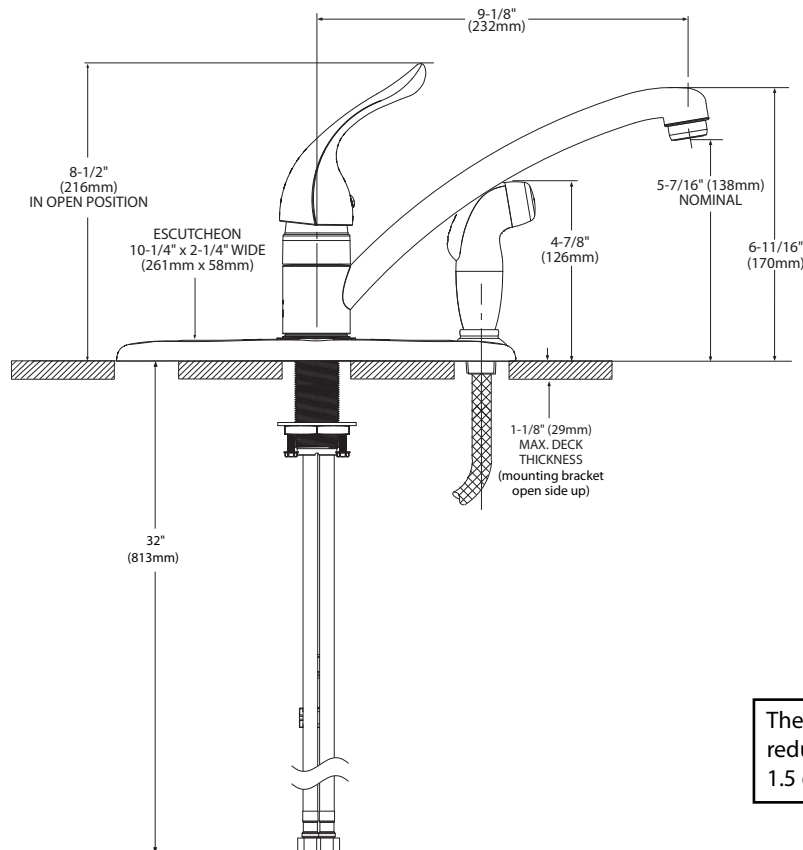

OPERATION

- Lever style handle
- Temperature controlled by 100° arc of handle travel
- Will operate with less than 5lbs. of force

FLOW

- Spout flow is limited to 2.0 gpm max (7.6L/min) at 60 psi

CARTRIDGE

WARRANTY

- Lifetime limited warranty against leaks, drips and finish defects to the original consumer purchaser
- 5 year warranty if used in commercial installations

Specifications

CHATEAU® Single-Handle Kitchen Faucet w/Protégé Side Spray in Deck Plate

Models: 7434

Bulk Model: 67434

NOTE: DESIGNED TO INSTALL THROUGH 3 HOLES 1-1/4" (32mm) MIN. DIA. AND 4" (102mm) ON CENTER.

The use of aerator part 116711 reduces flow to a maximum of 1.5 gpm (5.7L/min.)

CRITICAL DIMENSIONS