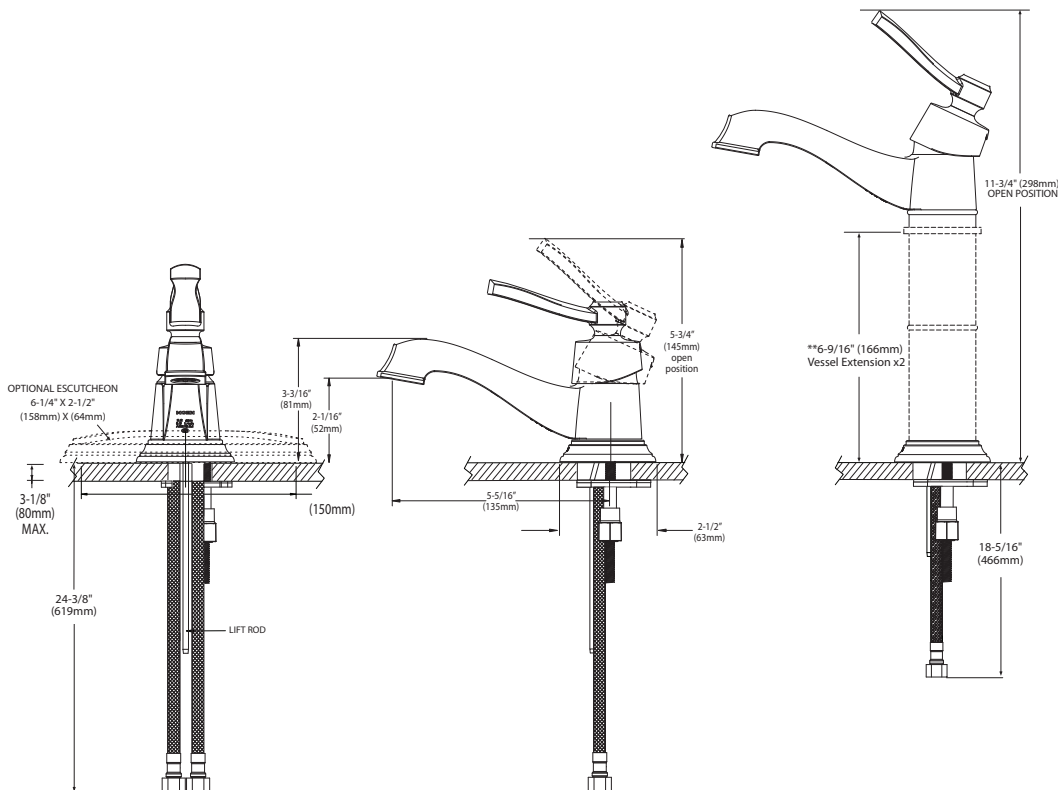

Buy it for looks. Buy it for life.®

*There is more than 1 version of this model.  
Page down to identify the version you have.*

**DESCRIPTION**

- Metal construction with various finishes identified by suffix
- Includes metal pop-up type waste assembly
- Includes optional 3 hole deck plate (escutcheon)
- Flexible supply lines with 3/8" fittings connect directly to supply stops

## ROTHBURY™ Single-Handle Lavatory Faucet

**Models:** S6202 series

**NOTE:** THIS FAUCET IS DESIGNED TO BE INSTALLED THRU 1 HOLE, 1-1/8" MIN. DIA.

**\*\*USE A1616 EXTENSION KIT FOR VESSEL SINK APPLICATIONS**

### CRITICAL DIMENSIONS

(DO NOT SCALE)