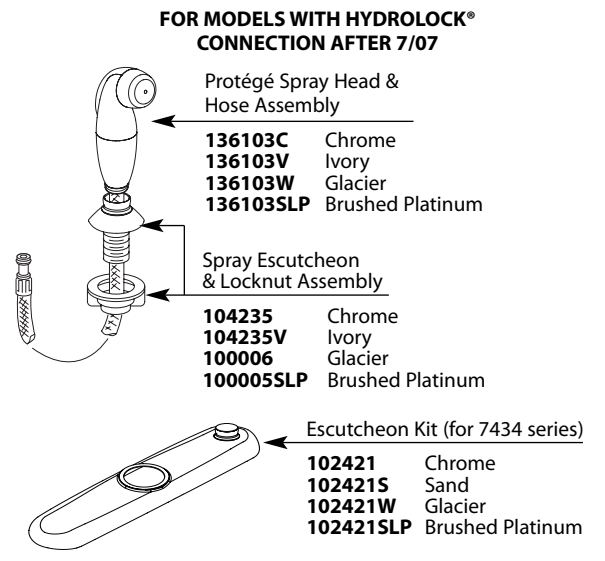

Buy it for looks. Buy it for life.®

Illustrated Parts

■ **Order by Part Number**

There is more than 1 version of this model.
Page down to identify the version you have.

CHATEAU® Single-Handle Kitchen Faucet		
MODEL		FINISH
7425	4" Supplies w/o Spray	Chrome
7425BC	4" Supplies w/o Spray	Brushed Chrome
7425W	4" Supplies w/o Spray	Glacier
67425	4" Supplies w/o Spray	Chrome
7430	4" Supplies w/ Spray	Chrome
7430BC	4" Supplies w/ Spray	Brushed Chrome
7430W	4" Supplies w/ Spray	Glacier
67430	4" Supplies w/ Spray	Chrome
87430	4" Supplies w/ Spray	Chrome
DISCONTINUED SKUS		
7442	4" Supplies w/ Spray	Chrome
7425S	4" Supplies w/o Spray	Sand
7425SLP	4" Supplies w/o Spray	Brushed Platinum
7425V	4" Supplies w/o Spray	Ivory
7426	4" Supplies w/ Swing 'N' Spray	Chrome
7430S	4" Supplies w/ Spray	Sand
7430V	4" Supplies w/ Spray	Ivory
7430SLP	4" Supplies w/ Spray	Brushed Platinum
67424	16" Supplies w/o Spray	Chrome
67433	16" Supplies w/ Spray	Chrome
67442	4" Supplies w/ Spray	Chrome
87430SLP	4" Supplies w/ Spray	Brushed Platinum
87430V	4" Supplies w/ Spray	Ivory
87430W	4" Supplies w/ Spray	Glacier