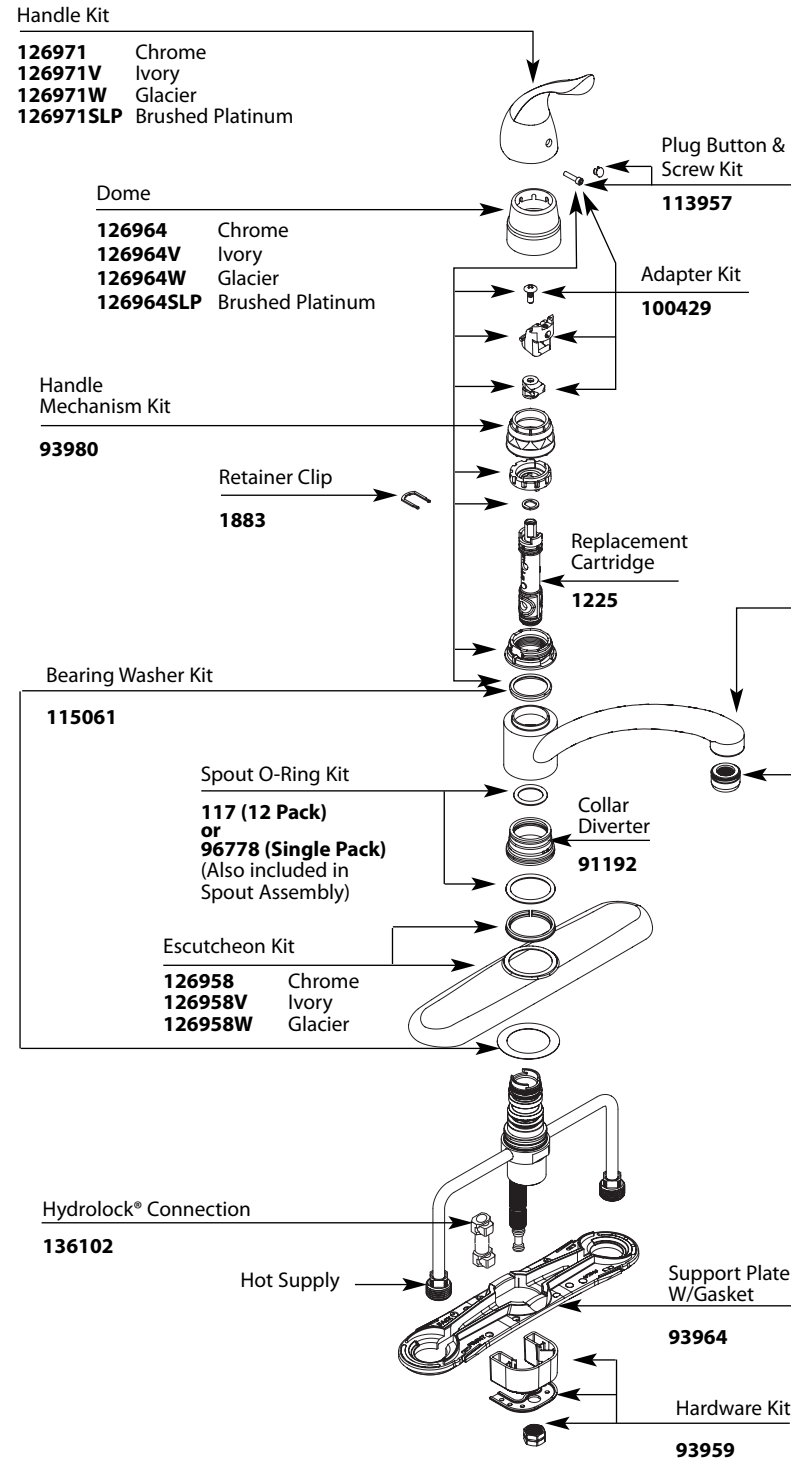

Buy it for looks. Buy it for life.®

Illustrated Parts

■ **Order by Part Number**

There is more than 1 version of this model.
Page down to identify the version you have.

CHATEAU® Single-Handle Kitchen Faucet		
MODEL		FINISH
7425	4" Supplies w/o Spray	Chrome
7425BC	4" Supplies w/o Spray	Brushed Chrome
7425W	4" Supplies w/o Spray	Glacier
67425	4" Supplies w/o Spray	Chrome
7430	4" Supplies w/ Spray	Chrome
7430BC	4" Supplies w/ Spray	Brushed Chrome
7430W	4" Supplies w/ Spray	Glacier
67430	4" Supplies w/ Spray	Chrome
87430	4" Supplies w/ Spray	Chrome
DISCONTINUED SKUS		
7442	4" Supplies w/ Spray	Chrome
7425S	4" Supplies w/o Spray	Sand
7425SLP	4" Supplies w/o Spray	Brushed Platinum
7425V	4" Supplies w/o Spray	Ivory
7426	4" Supplies w/ Swing 'N' Spray	Chrome
7430S	4" Supplies w/ Spray	Sand
7430V	4" Supplies w/ Spray	Ivory
7430SLP	4" Supplies w/ Spray	Brushed Platinum
67424	16" Supplies w/o Spray	Chrome
67433	16" Supplies w/ Spray	Chrome
67442	4" Supplies w/ Spray	Chrome
87430SLP	4" Supplies w/ Spray	Brushed Platinum
87430V	4" Supplies w/ Spray	Ivory
87430W	4" Supplies w/ Spray	Glacier