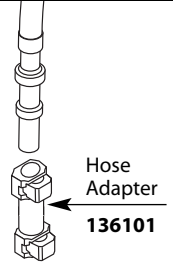

HANDLE PLUG BUTTON PRIOR TO 1/2011

137403

QUICK CONNECTION PRIOR TO 12/2009

Hose Adapter
136101

HOSE ADAPTER CLIP

Clip
152767

FOR MODELS WITH HYDROLOCK® CONNECTION AFTER 7/07

Protégé Spray Head & Hose Assembly