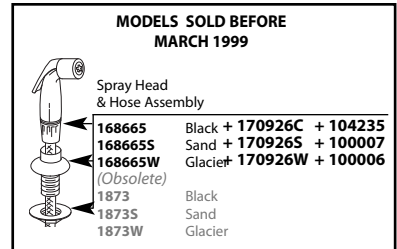

Buy it for looks. Buy it for life.®

Illustrated Parts

■ **Order by Part Number**

For models sold before 1/2/06

CHATEAU® Single-Handle Kitchen Faucet		
MODEL		FINISH
7425	4" Supplies w/o Spray	Chrome
7425BC	4" Supplies w/o Spray	Brushed Chrome
7425W	4" Supplies w/o Spray	Glacier
67425	4" Supplies w/o Spray	Chrome
7430	4" Supplies w/ Spray	Chrome
7430BC	4" Supplies w/ Spray	Brushed Chrome
7430W	4" Supplies w/ Spray	Glacier
67430	4" Supplies w/ Spray	Chrome
87430	4" Supplies w/ Spray	Chrome
DISCONTINUED SKUS		
7442	4" Supplies w/ Spray	Chrome
7425S	4" Supplies w/o Spray	Sand
7425SLP	4" Supplies w/o Spray	Brushed Platinum
7425V	4" Supplies w/o Spray	Ivory
7426	4" Supplies w/ Swing 'N' Spray	Chrome
7430S	4" Supplies w/ Spray	Sand
7430V	4" Supplies w/ Spray	Ivory
7430SLP	4" Supplies w/ Spray	Brushed Platinum
67424	16" Supplies w/o Spray	Chrome
67433	16" Supplies w/ Spray	Chrome
67442	4" Supplies w/ Spray	Chrome
87430SLP	4" Supplies w/ Spray	Brushed Platinum
87430V	4" Supplies w/ Spray	Ivory
87430W	4" Supplies w/ Spray	Glacier

FOR MODELS WITH THREADED CONNECTION BETWEEN 3/99 to 7/07
(must order 168665 for threaded connection side sprays)