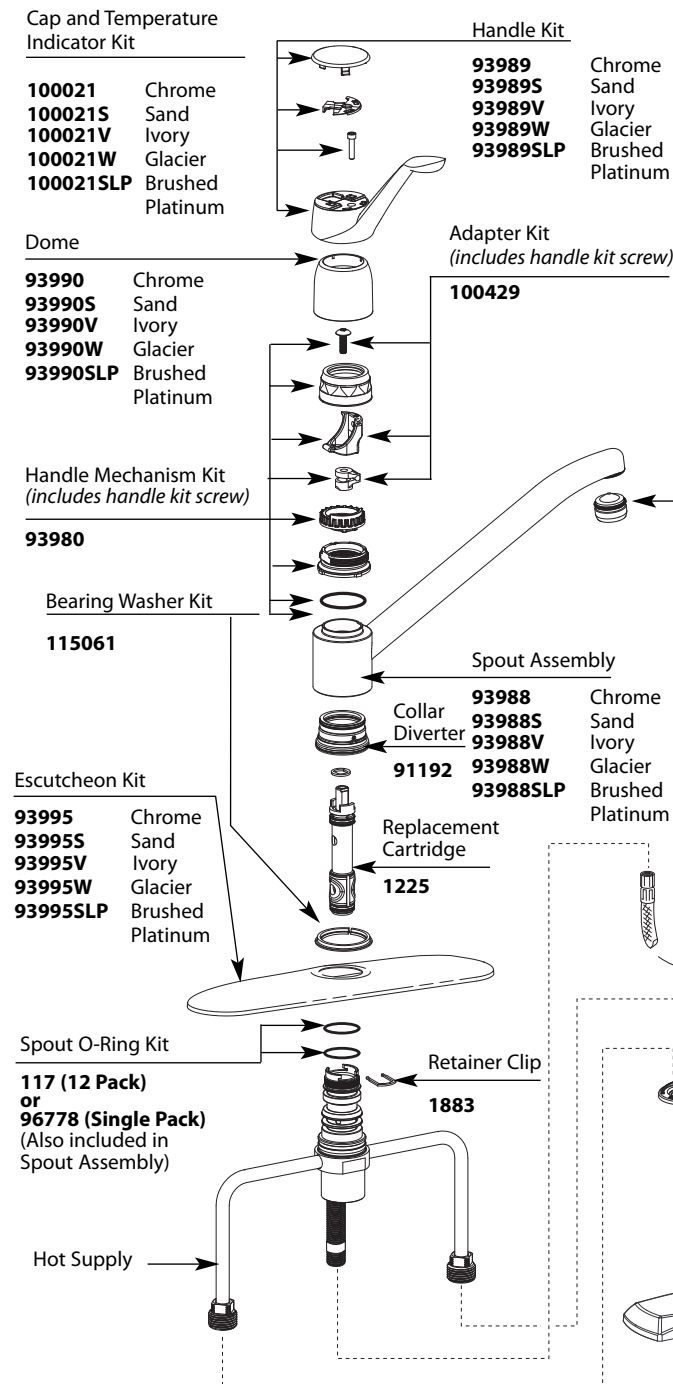

Buy it for looks. Buy it for life.®

Illustrated Parts

■ **Order by Part Number**

For models sold before 1/2/06