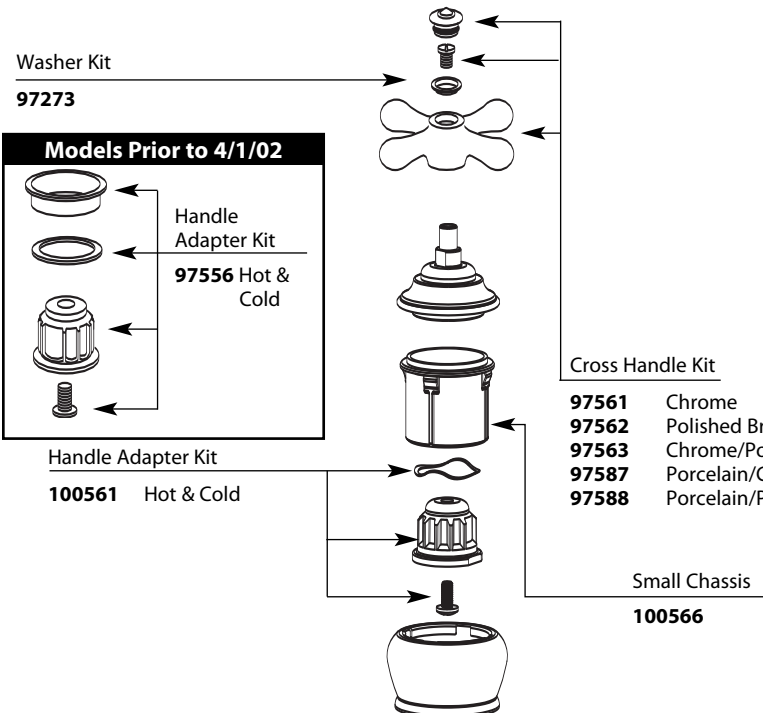

Buy it for looks. Buy it for life.®

Illustrated Parts

■ Order by Part Number

| MONTICELLO® Two-Handle Lavatory Faucet | | |
|---|--------|----------------------|
| MODEL | HANDLE | FINISH |
| 4555 | Cross | Chrome/Porcelain |
| 4555CP | Cross | Chrome/Pol. Brass |
| 84205 | Cross | Chrome/Porcelain |
| DISCONTINUED SKUS | | |
| 4555 | Cross | Chrome |
| 4555P | Cross | Polished Brass |
| R4555 | Cross | Chrome |
| R4555PM | Cross | Platinum |
| R4555P | Cross | Polished Brass |
| R4555ST | Cross | Satine |
| 84201 | Cross | Chrome |
| 84211 | Cross | Polished Brass |
| 94215 | Cross | Pol. Brass/Porcelain |

* See Chart on Next Page for Other Available Finishes

TO ORDER PARTS CALL: 1-800-BUY-MOEN

www.moen.com

Available Finishes

* Part Finishes Chart

| | | | |
|---|--|---|---|
| <p>Cross Handle Insert Kit (2)</p>  | <p>97561 Chrome 97562 Pol. Brass 97587 Porcelain/Chrome 97588 Porcelain/Pol. Brass 97560PM Platinum 97563 Chrome/Pol. Brass 97575 Platinum/Chrome 97568 Satine</p> | <p>Aerator</p>  | <p>100112 Chrome 100112P Polished Brass 97476PM Platinum 97476ST Satine 100112W Glacier 97476BP Black Opal 97476CG Classic Gold 97476ST Satine</p> |
| <p>Handle Skirt Kit</p>  | <p>Cold 100554 Chrome 100554PM Platinum 100554P Pol. Brass 100554ST Satine</p> <p>Hot 100555 Chrome 100555PM Platinum 100555P Pol. Brass 100555ST Satine</p> | <p>Lift Rod & Clip Assembly Kit</p>  | <p>2011 Chrome 2011P Polished Brass 2011PM Platinum 2011W Glacier 2011BP Black Opal 2011CG Classic Gold 2011ST Satine</p> |
| | | <p>Handle Cap Only (2)</p>  | <p>Handle Cap 102160 Chrome 102161 Polished Brass 102162 Platinum 102163 Satine</p> |