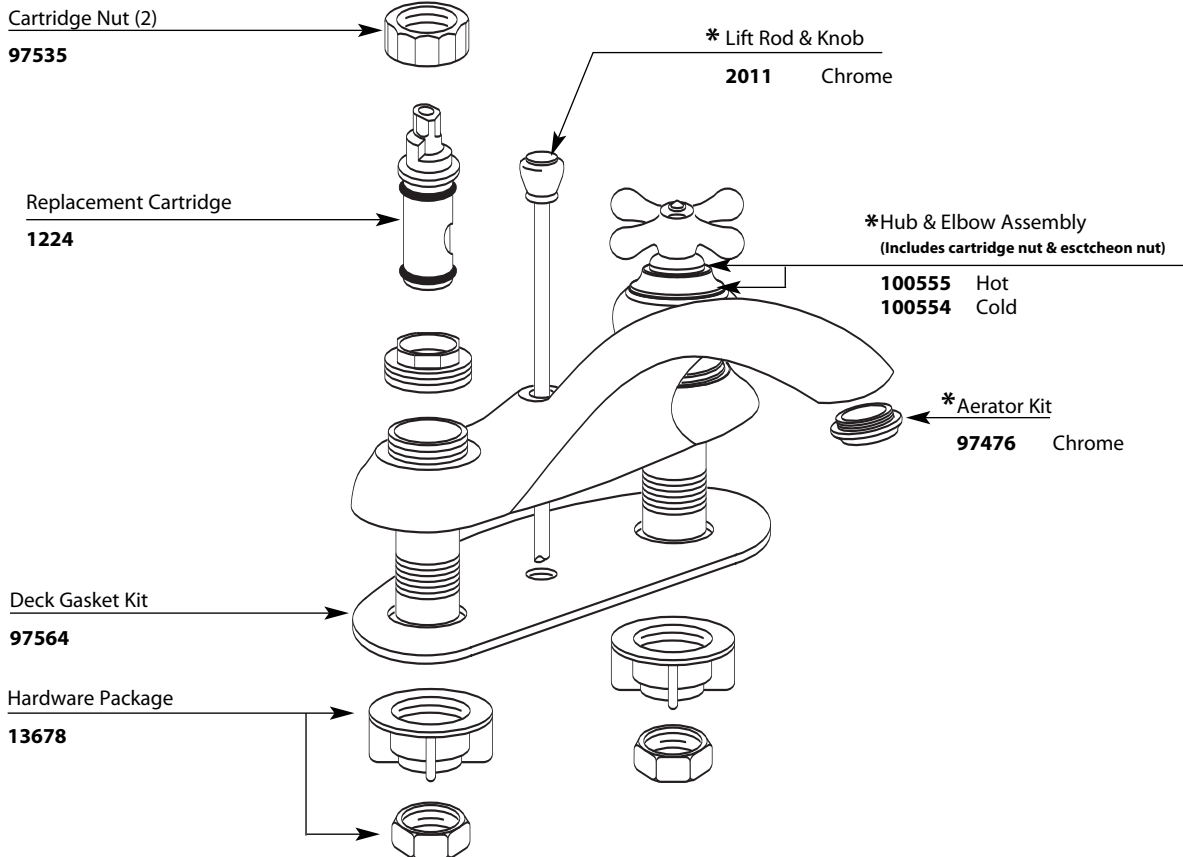

Buy it for looks. Buy it for life.®

Illustrated Parts

■ Order by Part Number

| MONTICELLO® Two-Handle Lavatory Faucet | | |
|---|--------|----------------------|
| MODEL | HANDLE | FINISH |
| 4555 | Cross | Chrome/Porcelain |
| 4555CP | Cross | Chrome/Pol. Brass |
| 84205 | Cross | Chrome/Porcelain |
| DISCONTINUED SKUS | | |
| 4555 | Cross | Chrome |
| 4555P | Cross | Polished Brass |
| R4555 | Cross | Chrome |
| R4555PM | Cross | Platinum |
| R4555P | Cross | Polished Brass |
| R4555ST | Cross | Satine |
| 84201 | Cross | Chrome |
| 84211 | Cross | Polished Brass |
| 94215 | Cross | Pol. Brass/Porcelain |

* See Chart on Next Page for Other Available Finishes

TO ORDER PARTS CALL: 1-800-BUY-MOEN

www.moen.com

Available Finishes

* Part Finishes Chart

| | | | |
|---|--|---|---|
| <p>Cross Handle Insert Kit (2)</p>  | <p>97561 Chrome 97562 Pol. Brass 97587 Porcelain/Chrome 97588 Porcelain/Pol. Brass 97560PM Platinum 97563 Chrome/Pol. Brass 97575 Platinum/Chrome 97568 Satine</p> | <p>Aerator</p>  | <p>100112 Chrome 100112P Polished Brass 97476PM Platinum 97476ST Satine 100112W Glacier 97476BP Black Opal 97476CG Classic Gold 97476ST Satine</p> |
| <p>Handle Skirt Kit</p>  | <p>Cold 100554 Chrome 100554PM Platinum 100554P Pol. Brass 100554ST Satine</p> <p>Hot 100555 Chrome 100555PM Platinum 100555P Pol. Brass 100555ST Satine</p> | <p>Lift Rod & Clip Assembly Kit</p>  | <p>2011 Chrome 2011P Polished Brass 2011PM Platinum 2011W Glacier 2011BP Black Opal 2011CG Classic Gold 2011ST Satine</p> |
| | | <p>Handle Cap Only (2)</p>  | <p>Handle Cap 102160 Chrome 102161 Polished Brass 102162 Platinum 102163 Satine</p> |