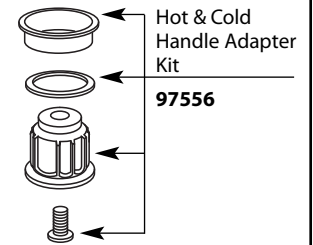

Replacement Cartridge
1224

Cartridge Nut
97535

* Hub & Elbow Assembly
(Includes cartridge nut & escstcheon nut)
100553 Hot
100552 Cold

* Aerator Kit (1.5 gpm)
101035 Chrome
Aerator Kit (2.2 gpm)
100112 Chrome

Deck Gasket Kit
97564

Hardware Package
13678

* Pop-Up Plug & O-Ring
103459
O-Ring
103460

* Drain Seat
103458

Models Prior to 4/1/02

Available Finishes

* Part Finishes Chart

97557 Chrome
97557W Glacier
97558 Pol. Brass
97557PM Platinum
97557ORB Oil Rubbed Bronze
97559 Porc./Chrome
97560 Porc./Pol. Br.
97557BP Black Opal
97557ST Satine
97557SL Brushed Nickel
115017 Porcelain