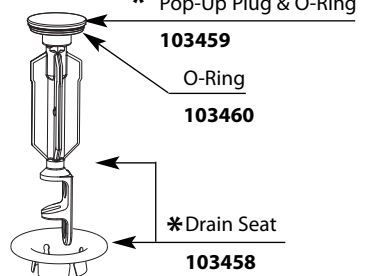

Replacement Cartridge
1224

Cartridge Nut
97535

* Hub & Elbow Assembly
(Includes cartridge nut & escstcheon nut)
100553 Hot
100552 Cold

* Aerator Kit (1.5 gpm)
101035 Chrome
Aerator Kit (2.2 gpm)
100112 Chrome

Deck Gasket Kit
97564

Hardware Package
13678

* Pop-Up Plug & O-Ring
103459
O-Ring
103460

* Drain Seat
103458

Models Prior to 4/1/02

Available Finishes

* Part Finishes Chart

97557 Chrome
97557W Glacier
97558 Pol. Brass
97557PM Platinum
97557ORB Oil Rubbed Bronze
97559 Porc./Chrome
97560 Porc./Pol. Br.
97557BP Black Opal
97557ST Satine
97557SL Brushed Nickel
115017 Porcelain