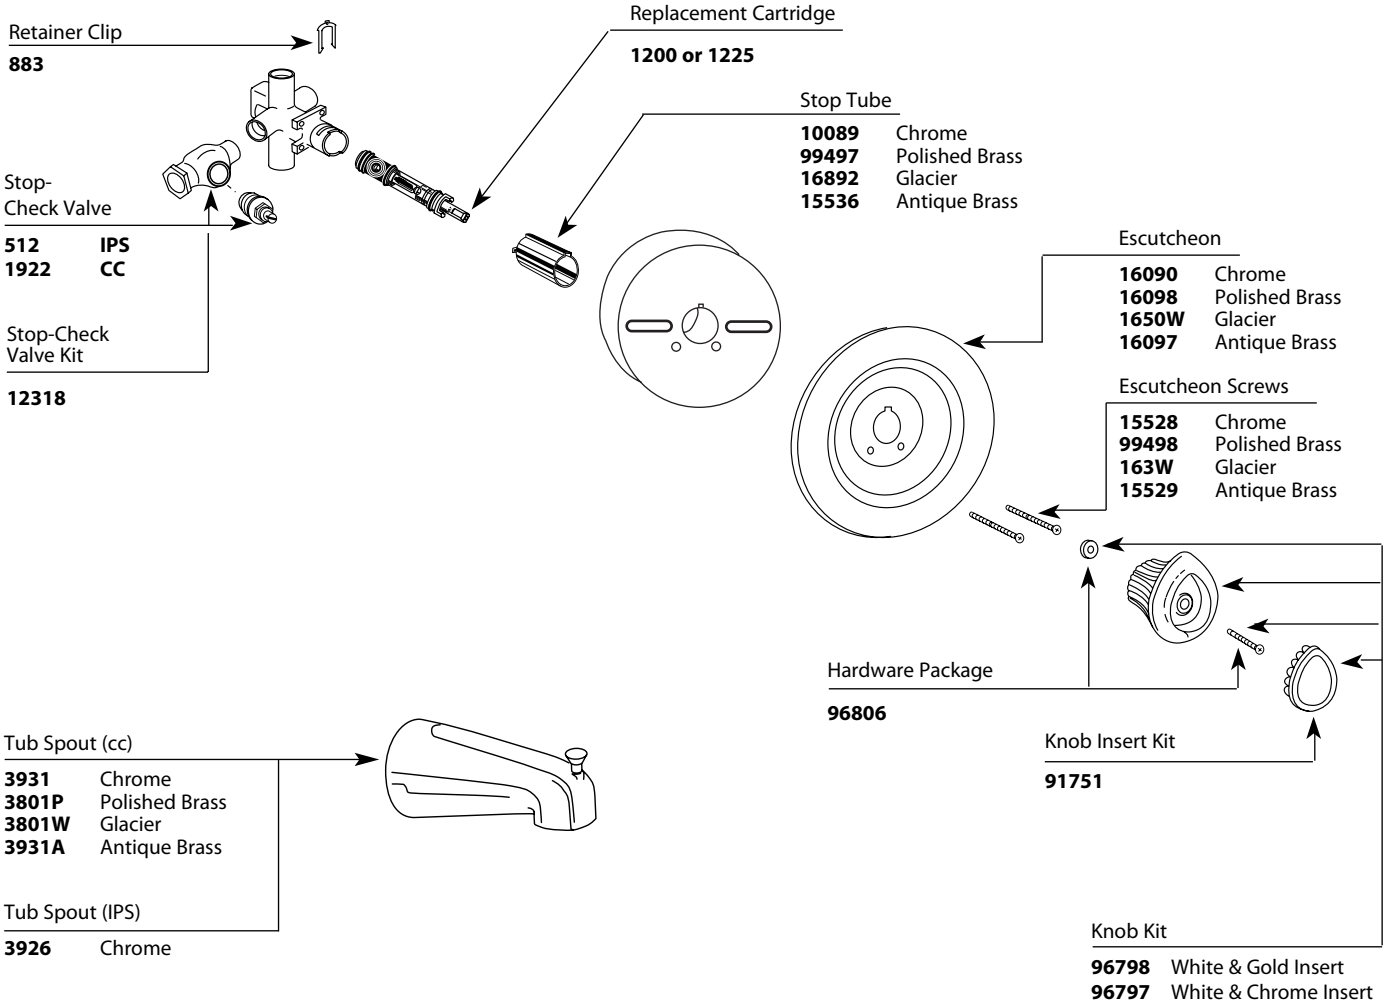

Buy it for looks. Buy it for life.®

Illustrated Parts

■ Order by Part Number

Shower Arm & Flange
A704 Chrome
A704P Polished Brass
A704W Glacier

Showerhead
3900 Chrome
3906P Polished Brass
3906W Glacier

CHATEAU® Single-Handle Tub/Shower Valve				
Valve Trim		Shower Only		Tub & Shower
MODEL	FINISH	MODEL	FINISH	MODEL FINISH
T470	Chrome	T473	Chrome	2739 Chrome
T470P	Pol. Brass			T471 Chrome
				T474 Chrome
DISCONTINUED SKUS				
2600	2627S	2719A	2739S	T471A
2605	2627W	2719P	2739W	T471P
2620	2675	2720	2769	T473A
2625	2700	2720P	2789	T473P
2625S	2700A	2725	T2635	T666S
2625W	2700P	2725A	T2635W	T666W
2627	2705P	2725P	T2749	T777S
2627P	2719	2739P	T2749W	T777W

Retainer Clip
883

Stop-Check Valve
512 IPS
1922 CC

Stop-Check Valve Kit
12318

Replacement Cartridge
1200 or 1225

Stop Tube
10089 Chrome
99497 Polished Brass
16892 Glacier
15536 Antique Brass

Escutcheon
16090 Chrome
16098 Polished Brass
1650W Glacier
16097 Antique Brass

Escutcheon Screws
15528 Chrome
99498 Polished Brass
163W Glacier
15529 Antique Brass

Hardware Package
96806

Knob Insert Kit
91751

Tub Spout (cc)
3931 Chrome
3801P Polished Brass
3801W Glacier
3931A Antique Brass

Tub Spout (IPS)
3926 Chrome

Knob Kit
96798 White & Gold Insert
96797 White & Chrome Insert