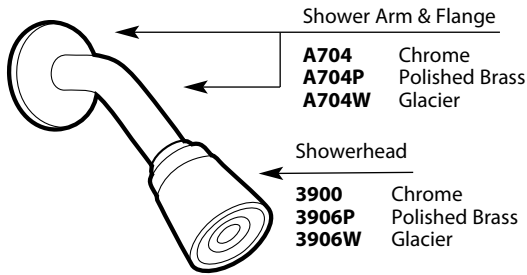

Buy it for looks. Buy it for life.®

Illustrated Parts

■ Order by Part Number

Shower Arm & Flange
A704 Chrome
A704P Polished Brass
A704W Glacier

Showerhead
3900 Chrome
3906P Polished Brass
3906W Glacier

CHATEAU® Single-Handle Tub/Shower Valve				
Valve Trim		Shower Only		Tub & Shower
MODEL	FINISH	MODEL	FINISH	MODEL FINISH
T470	Chrome	T473	Chrome	2739 Chrome
T470P	Pol. Brass			T471 Chrome
				T474 Chrome
DISCONTINUED SKUS				
2600	2627S	2719A	2739S	T471A
2605	2627W	2719P	2739W	T471P
2620	2675	2720	2769	T473A
2625	2700	2720P	2789	T473P
2625S	2700A	2725	T2635	T666S
2625W	2700P	2725A	T2635W	T666W
2627	2705P	2725P	T2749	T777S
2627P	2719	2739P	T2749W	T777W

Retainer Clip
883

Stop-Check Valve
512 IPS
1922 CC

Stop-Check Valve Kit
12318

Replacement Cartridge
1200 or 1225

Stop Tube
10089 Chrome
99497 Polished Brass
16892 Glacier
15536 Antique Brass

Escutcheon
16090 Chrome
16098 Polished Brass
1650W Glacier
16097 Antique Brass

Tub Spout (IPS)
3926 Chrome

Knob Kit
96798 White & Gold Insert
96797 White & Chrome Insert