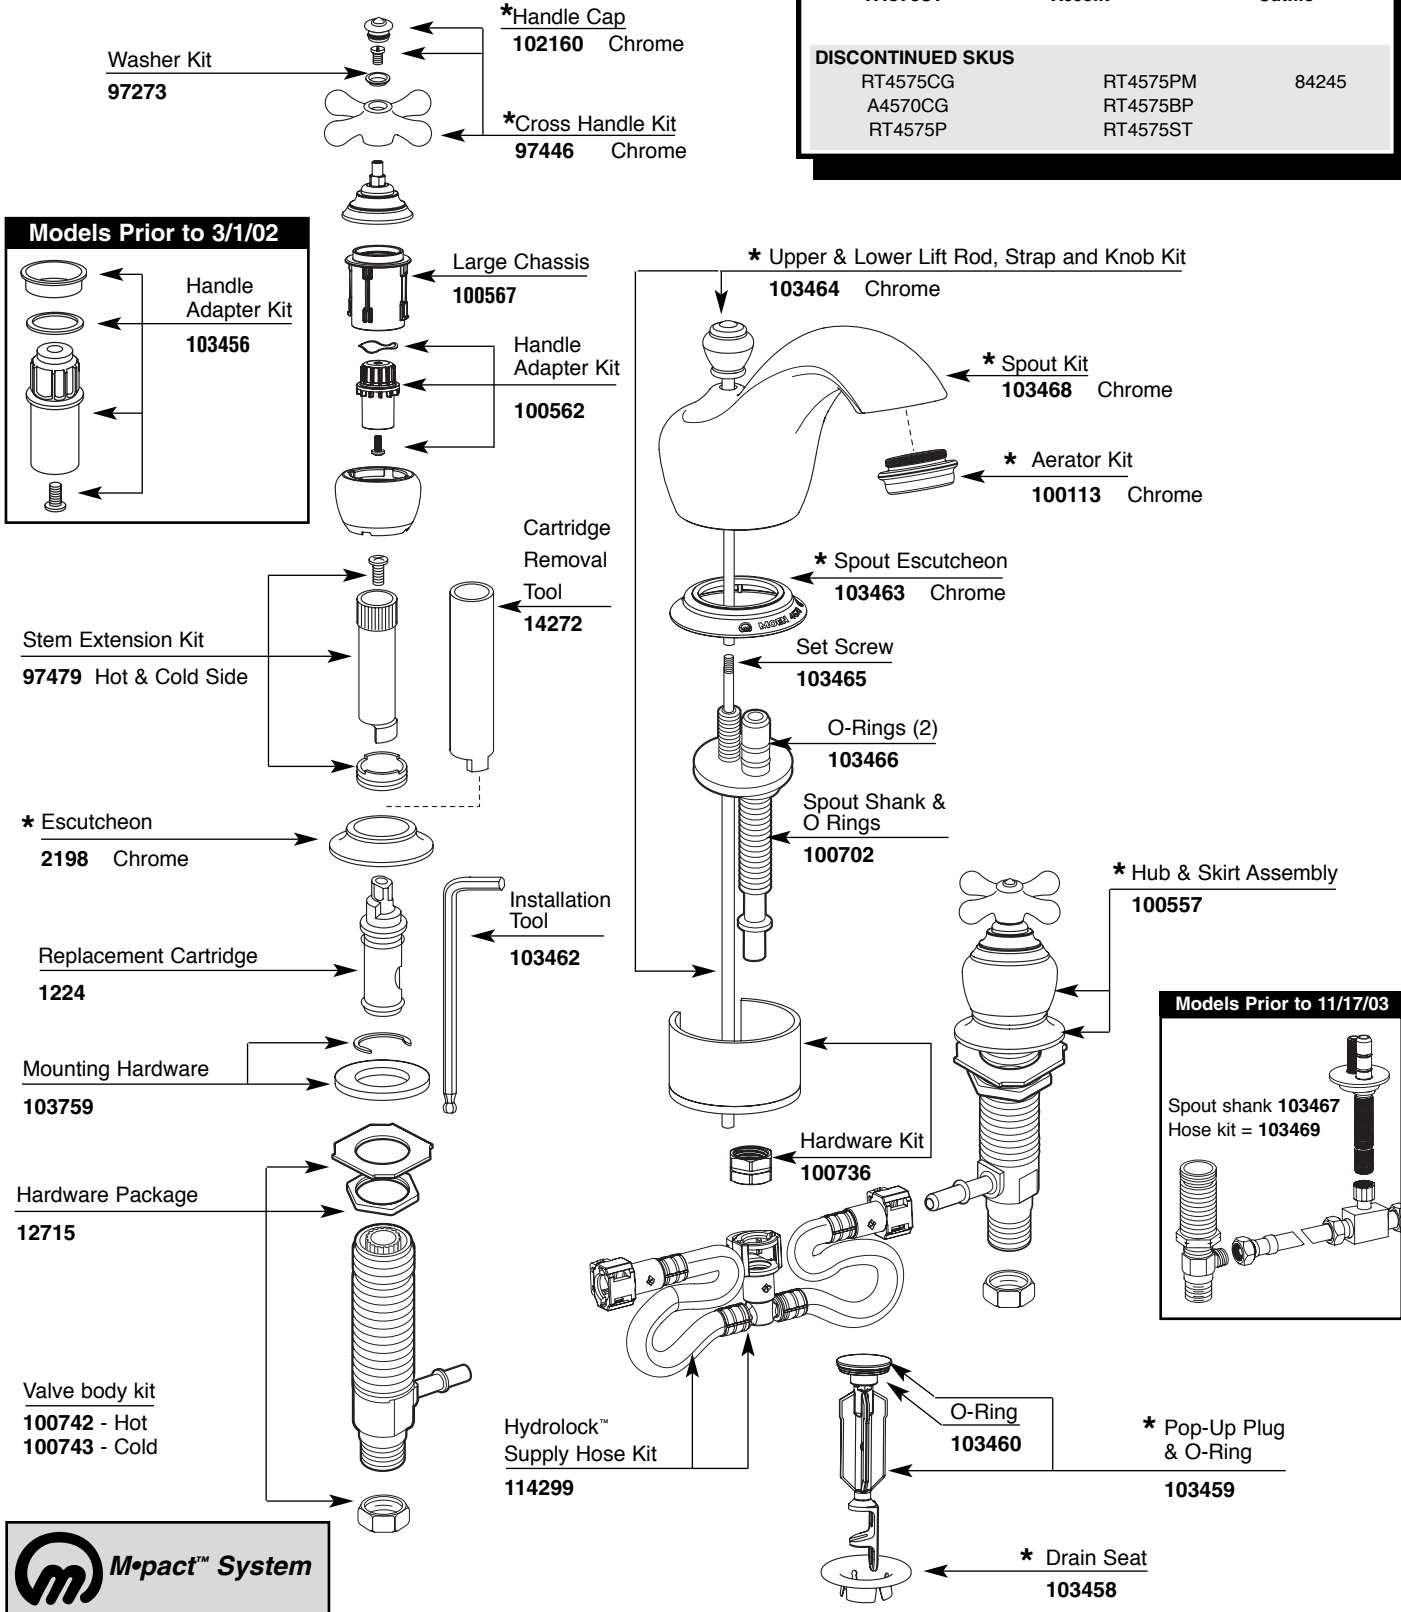

■ Order by Part Name and Part Number (Bold Face Type)

* See Chart on Next Page for Other Available Finishes

MONTICELLO®		
Two-Handle Widespread Lavatory Faucet		
MODEL	HANDLE TYPE	FINISH
RT4575/A4570	Cross	Chrome
A4570P	Accent	Polished Brass
A4570PM	Accent	Platinum
A4570BP	Accent	Black Opal™
A4570ST	Accent	Satine™
DISCONTINUED SKUS		
RT4575CG	RT4575PM	84245
A4570CG	RT4575BP	
RT4575P	RT4575ST	