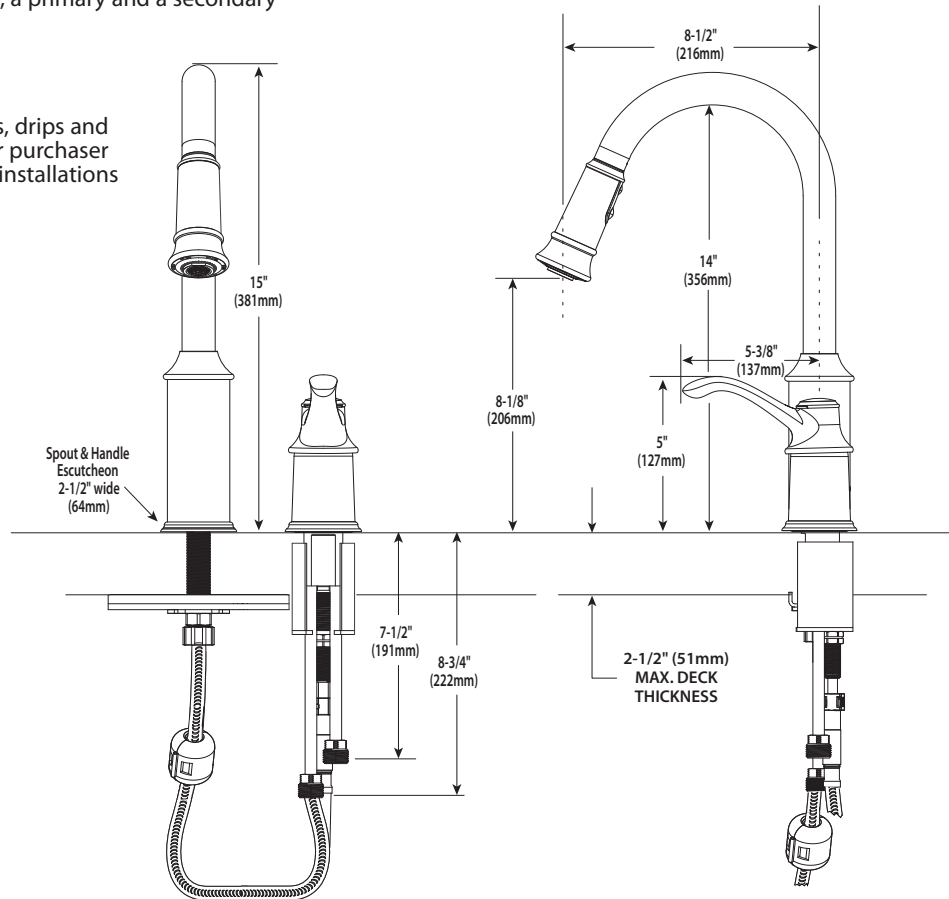

Models: 7590 series

NOTE: DESIGNED TO INSTALL
THRU 2 HOLES 1-1/4" (32mm) MIN. DIA.

CRITICAL DIMENSIONS

(DO NOT SCALE)

Buy it for looks. Buy it for life.®

Specifications

FAUCET DESCRIPTION

- Metal construction with various finishes identified by suffix
- High arc spout provides the height and reach to fill or clean large pots while the pulldown feature provides the infinite maneuverability for cleaning or rinsing
- Hydrolock® quick connect system
- Pulldown spray with 68" braided hose
- Flexible supplies with 3/8" compression fittings

OPERATION

- Temperature controlled by 100° arc of handle travel
- When filling a vessel outside of the sink, the pause feature conveniently stops the flow of water as the wand passes over the countertop
- Convenient single-button actuation provides flexibility to switch from stream to spray mode

FLOW

- Flow is limited to 2.2 gpm (8.3 L/min) at 60 psi

CARTRIDGE

- 1255™ Duralast™ cartridge

STANDARDS

- Third party certified to ASME A112.18.1/CSA B-125.1 and all applicable requirements therein including NSF61/9
- Complies with California Proposition 65 and with the Federal Safe Drinking Water Act
- The backflow protection system in this device consists of two independently operating check valves, a primary and a secondary which prevent backflow.
- ADA  for lever handle

Models: 7590 series

NOTE: DESIGNED TO INSTALL
THRU 2 HOLES 1-1/4" (32mm) MIN. DIA.

CRITICAL DIMENSIONS

(DO NOT SCALE)