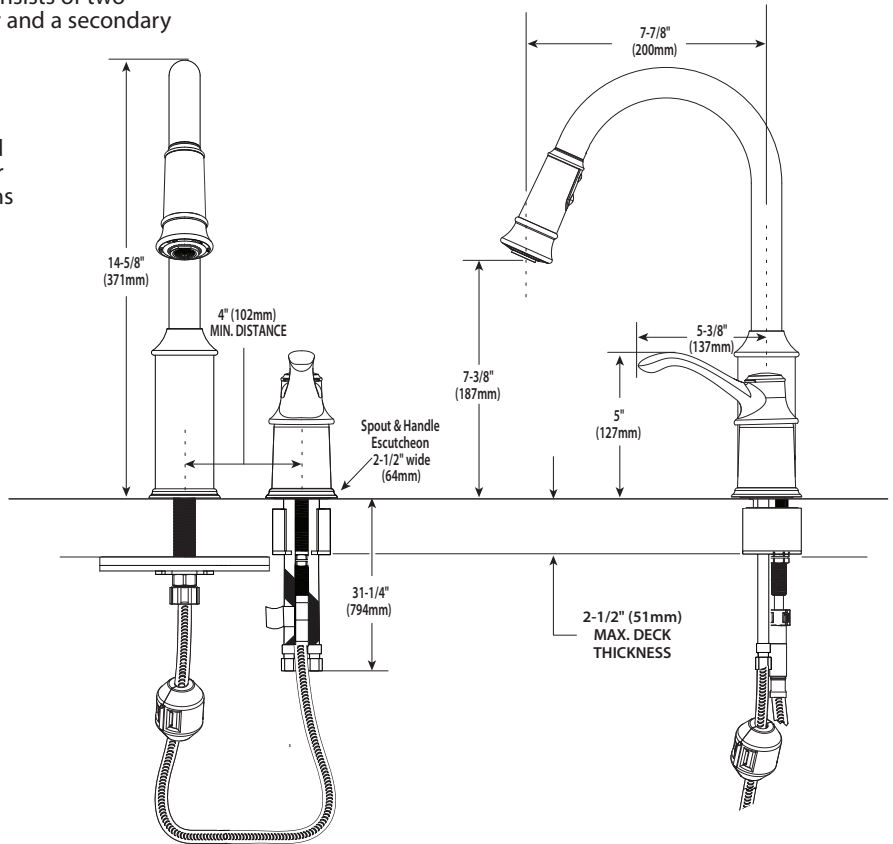

OPERATION

- Temperature controlled by 100° arc of handle travel
- When filling a vessel outside of the sink, the pause feature conveniently stops the flow of water as the wand passes over the countertop
- Convenient single-button actuation provides flexibility to switch from stream to spray mode

Models: 7590 series

NOTE: DESIGNED TO INSTALL
THRU 2 HOLES 1-1/4" (32mm) MIN. DIA.

CRITICAL DIMENSIONS

(DO NOT SCALE)

Buy it for looks. Buy it for life.®

Specifications

FAUCET DESCRIPTION

- Metal construction with various finishes identified by suffix
- High arc spout provides the height and reach to fill or clean large pots while the pulldown feature provides the infinite maneuverability for cleaning or rinsing
- Hydrolock® quick connect system
- Pulldown spray with 68" braided hose
- Flexible supplies with 3/8" compression fittings

Models: 7590 series

NOTE: DESIGNED TO INSTALL
THRU 2 HOLES 1-1/4" (32mm) MIN. DIA.

CRITICAL DIMENSIONS

(DO NOT SCALE)