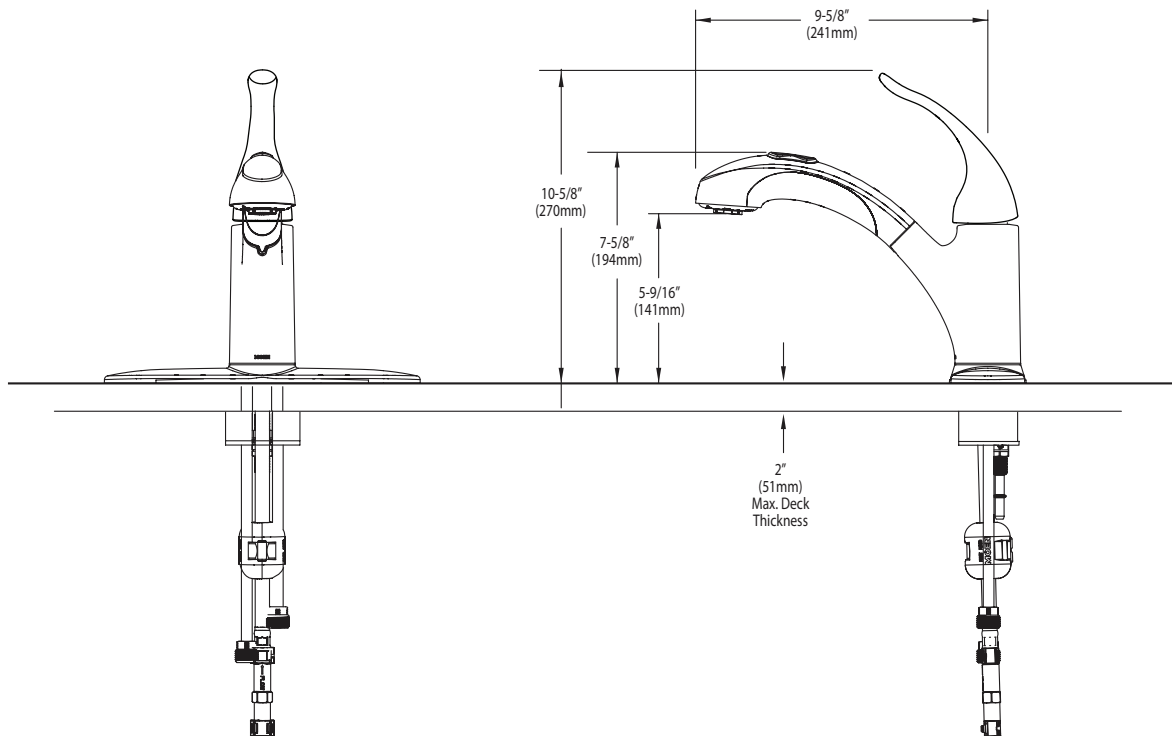

## Single Control Kitchen Faucet Models:

Models: 67315C, 67315SL

**NOTE:** DESIGNED TO INSTALL THRU 1 OR 3 HOLES 1-1/4" (32mm) MIN. DIA.

## CRITICAL DIMENSIONS

(DO NOT SCALE)