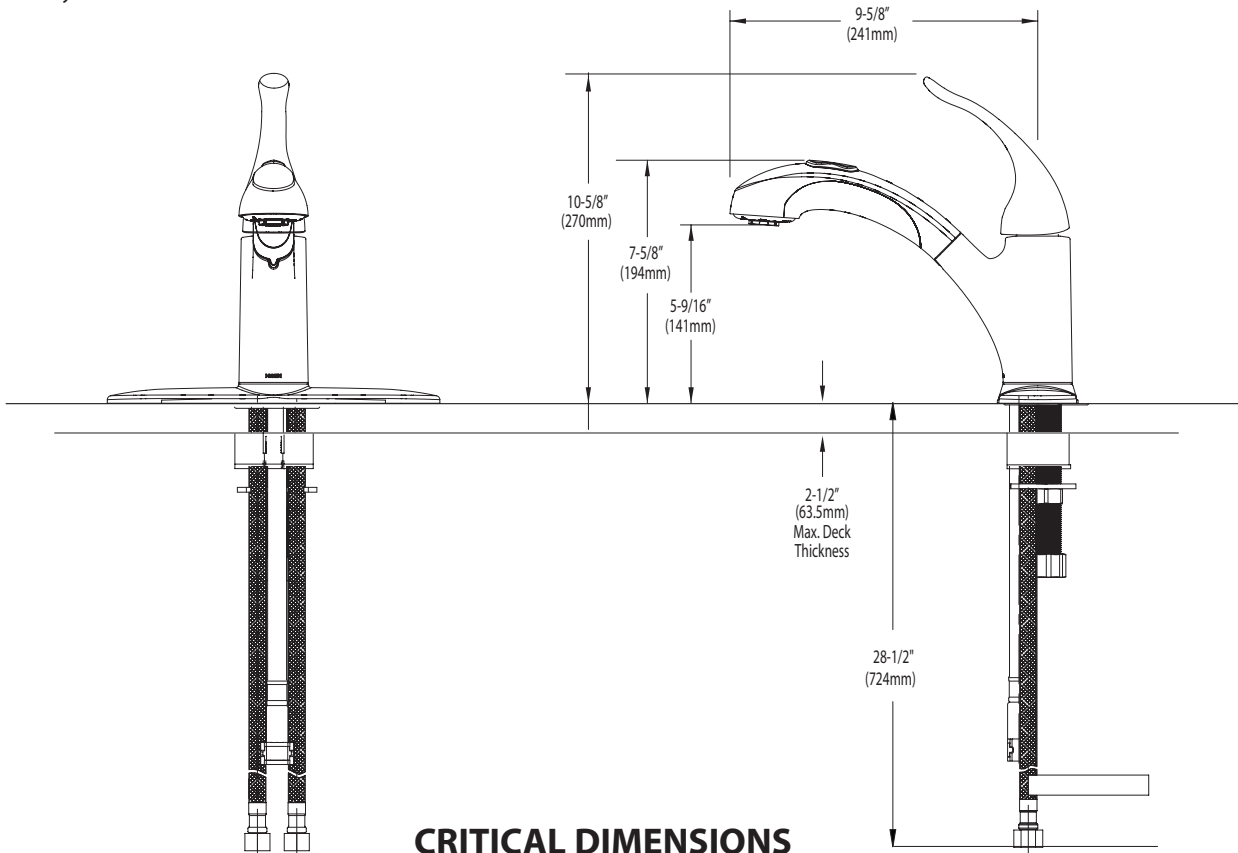

**OPERATION**

- Lever style handle
- Temperature controlled by 100° arc of handle travel
- Spout rotation is 120°
- Operates with less than 5lbs. of force
- Operates in stream or spray mode in the pullout or retracted position

## Integra® Single Control Kitchen Faucet

**Models:** 67315 series

**NOTE:** DESIGNED TO INSTALL  
THRU 1 OR 3 HOLES 1-1/2" (38mm) DIA.