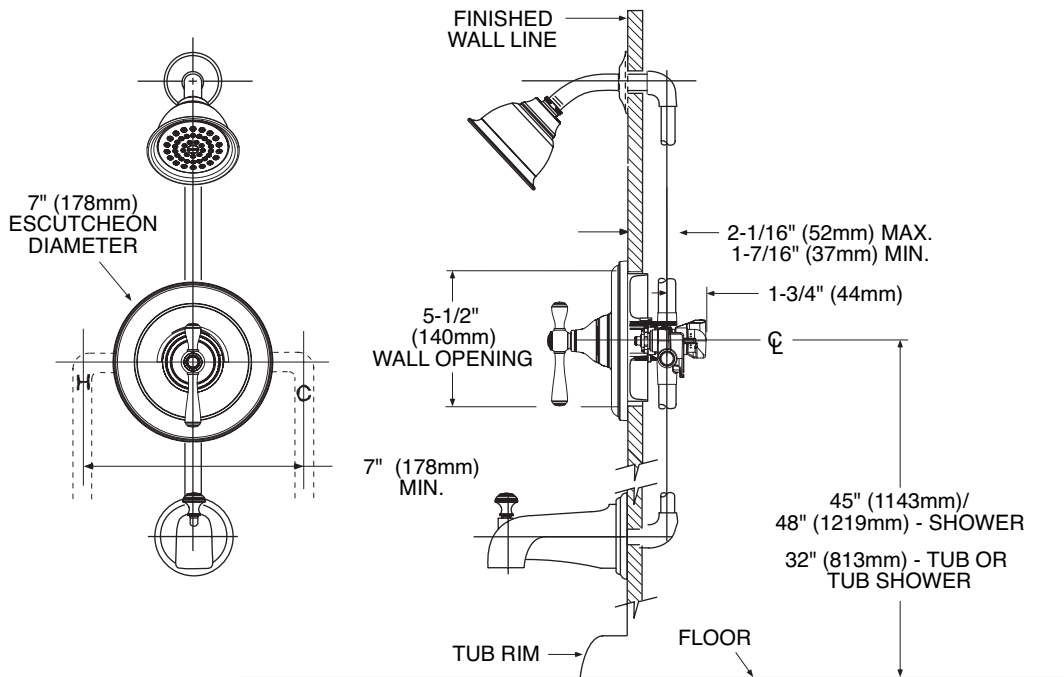

CRITICAL DIMENSIONS

(DO NOT SCALE)