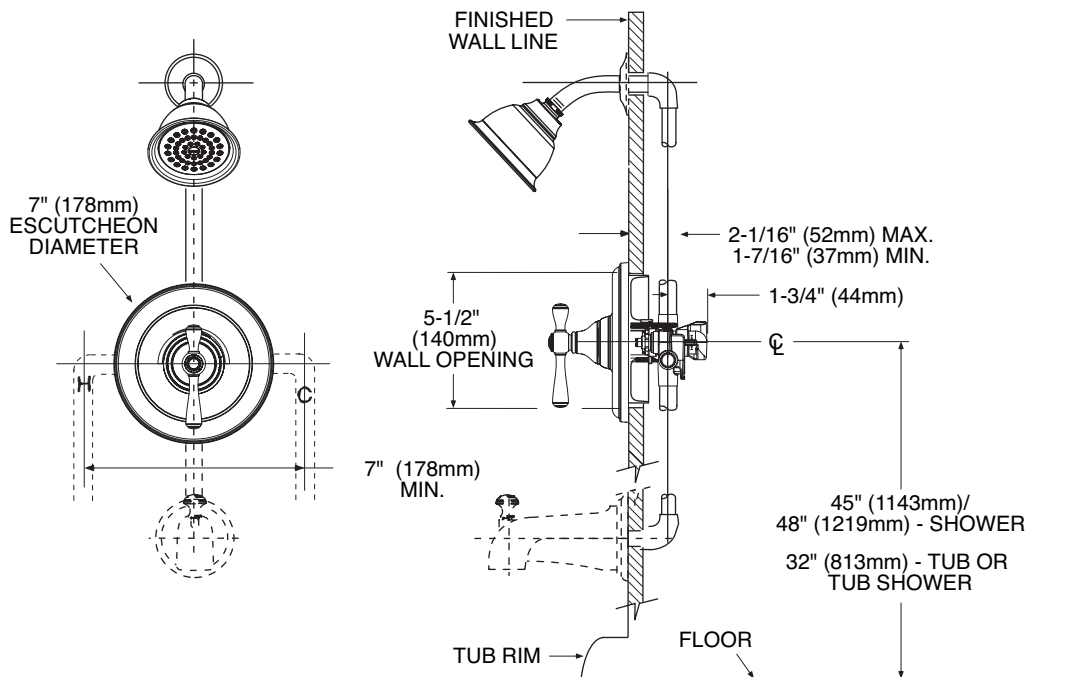

CRITICAL DIMENSIONS

(DO NOT SCALE)

FOR MORE INFORMATION CALL: 1-800-BUY-MOEN

www.moen.com