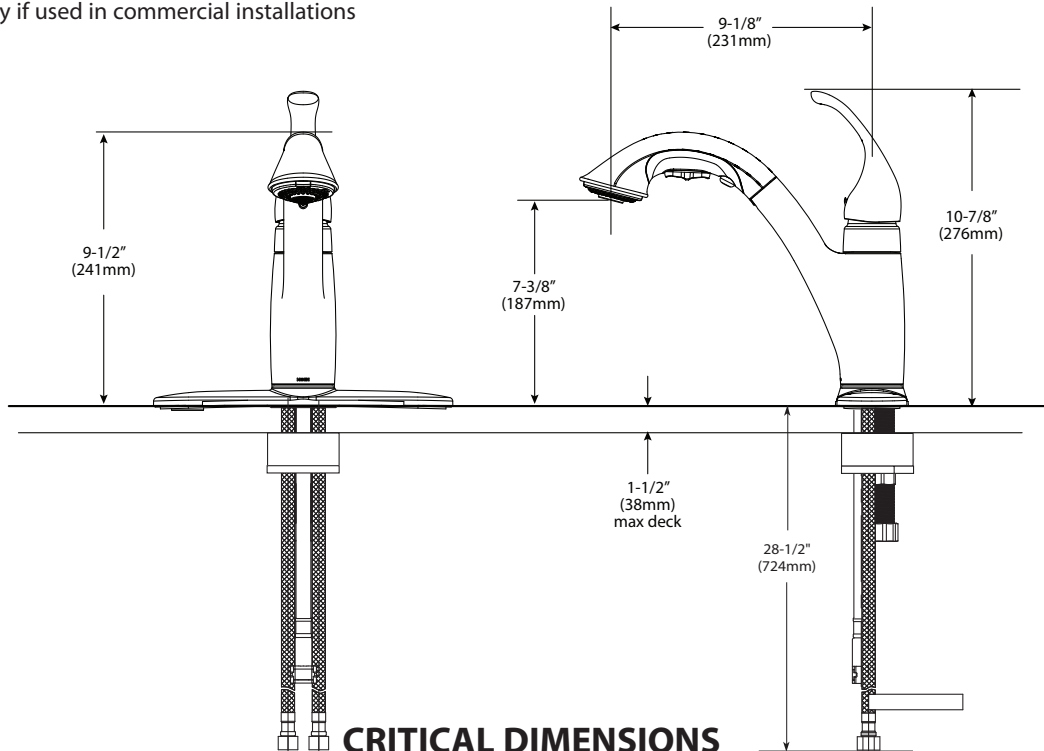

OPERATION

- Lever style handle
- Temperature controlled by 100° arc of handle travel
- Spout receptor rotation is 120°
- Operates with less than 5 lbs. of force
- Operates in stream or spray mode in the pullout or retracted position
- When filling a vessel outside of the sink, the pause feature conveniently stops the flow of water as the wand passes over the counter top

**Camerist™
Single Control Kitchen Faucet
w/Pullout Spray**

Models: 7545 series

**NOTE: DESIGNED TO INSTALL
THRU 1 OR 3 HOLES 1-1/2" (38mm) DIA.**

CRITICAL DIMENSIONS

(DO NOT SCALE)

FOR MORE INFORMATION CALL: 1-800-BUY-MOEN