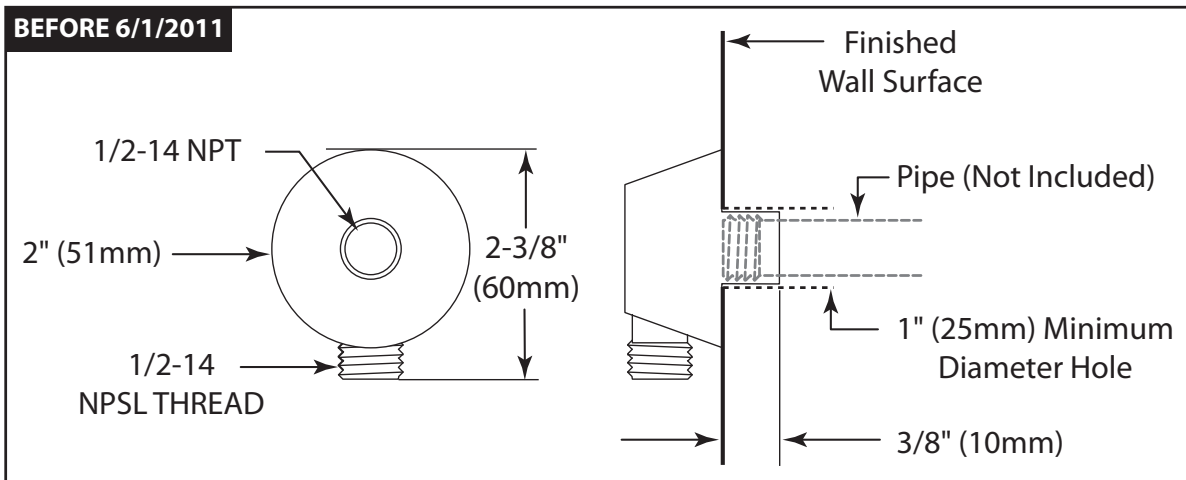

Buy it for looks. Buy it for life.®

Specifications

DESCRIPTION

- Metal construction with various finishes identified by suffix

WARRANTY

- Warranted for one year against material or manufacturing defects

DROP ELL

Models: A725 series

CRITICAL DIMENSIONS

(DO NOT SCALE)